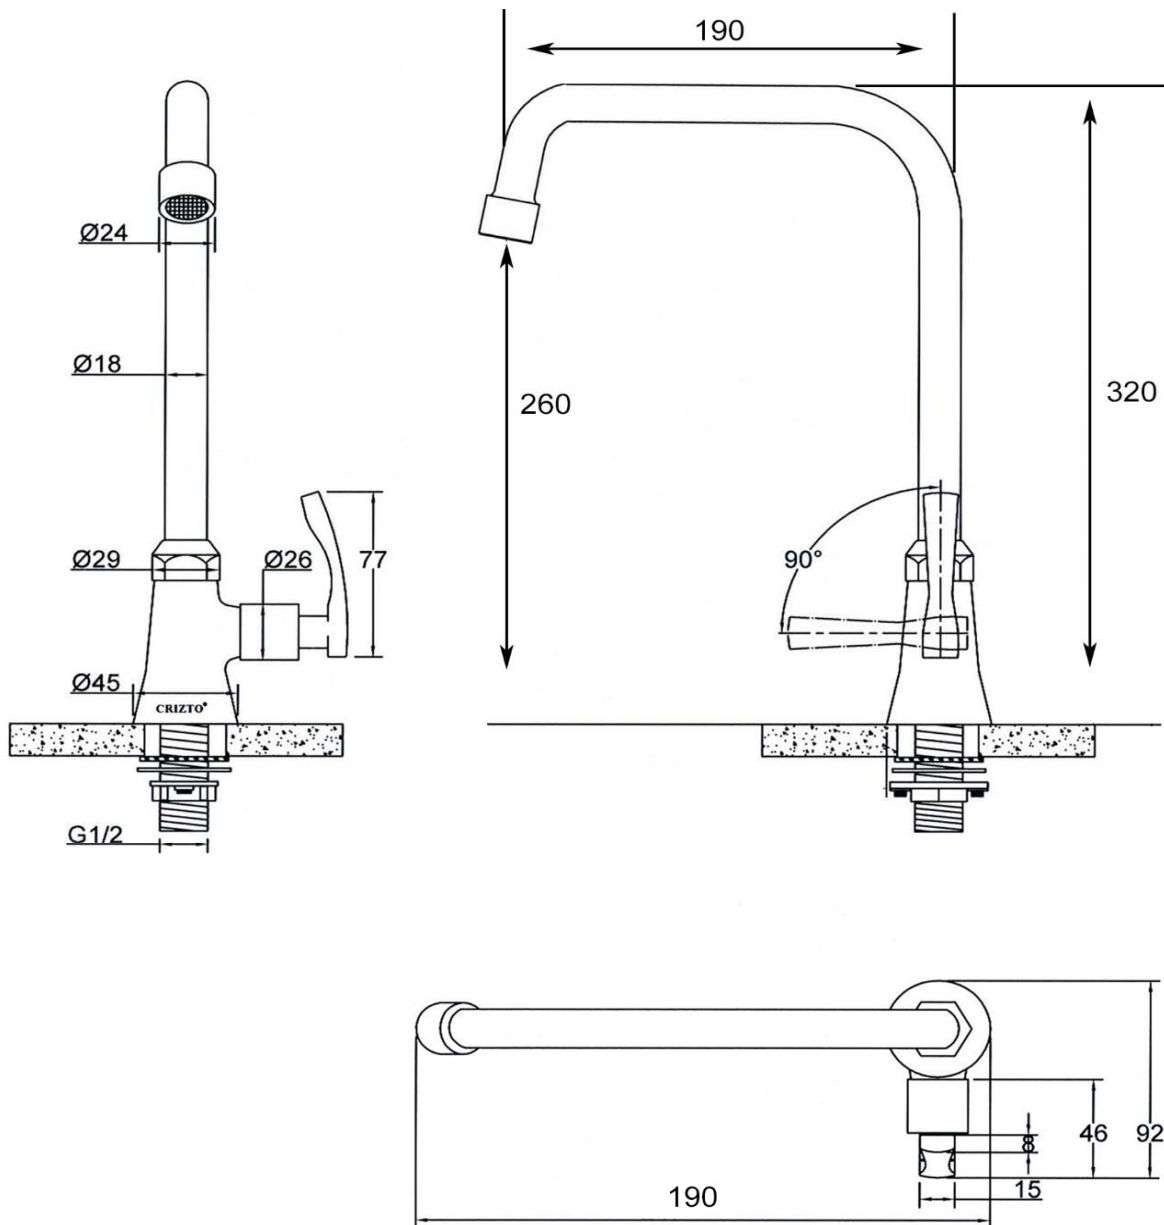

SANITARY WARE SPECIFICATIONS & TECHNICAL DRAWINGS

MODEL NO.	CTC-11603-C		SERIES	SINK TAP	
DESCRIPTION	CRIZTO SINK TAP WITH 'L' SWIVEL SPOUT				
DIMENSION					
SCALE	DATE	DRAWING NO.		CTC-11603-C-01	