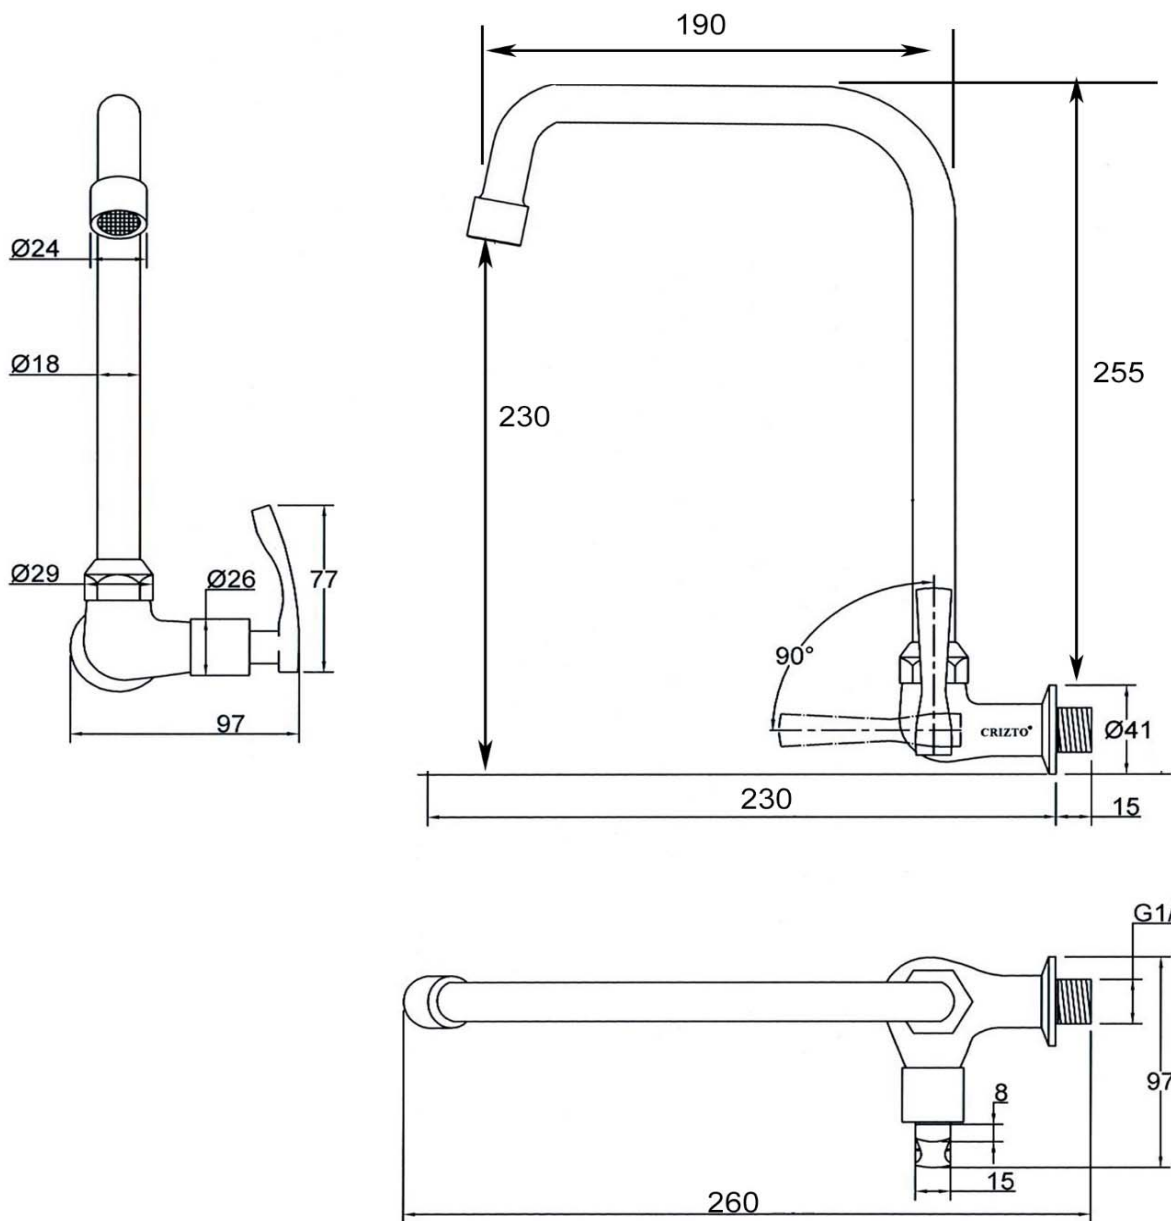

**SANITARY WARE SPECIFICATIONS & TECHNICAL DRAWINGS**

	MODEL NO.	CTC-11603W-C	SERIES	WALL SINK TAP
	DESCRIPTION	CRIZTO WALL SINK TAP WITH 'L' SWIVEL SPOUT		
	DIMENSION			
	SCALE	DATE	DRAWING NO.	
			CTC-11603W-C-C-01	