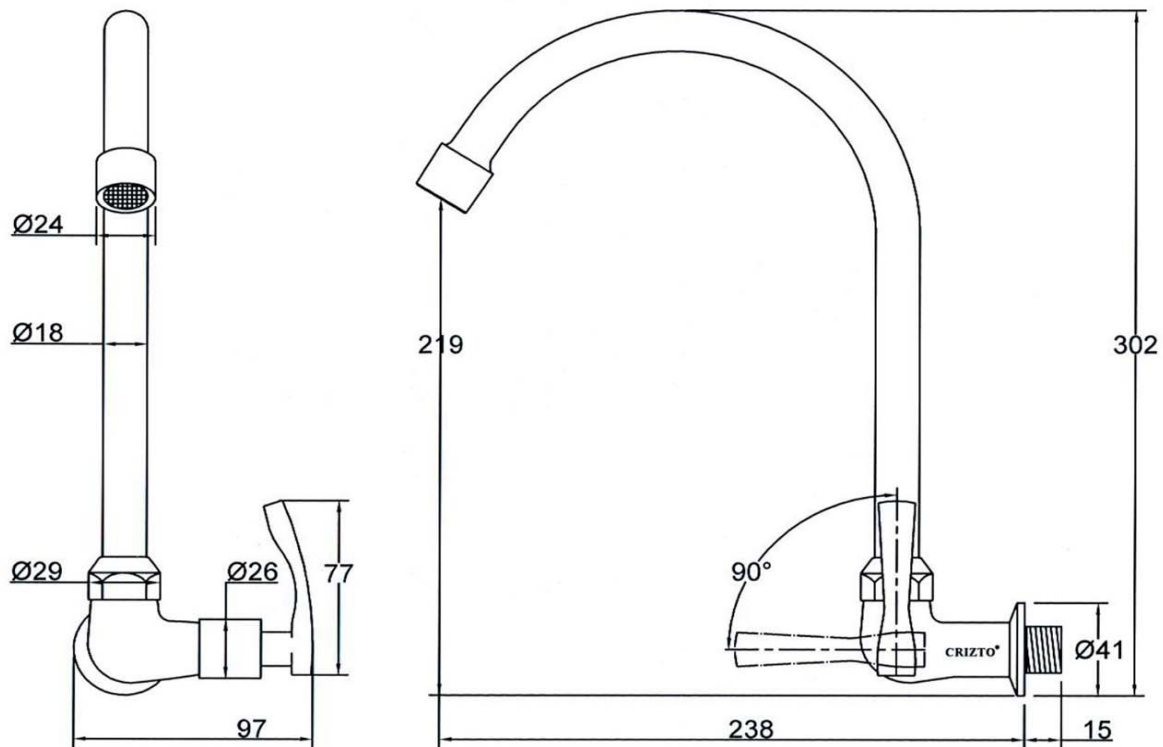

SANITARY WARE SPECIFICATIONS & TECHNICAL DRAWINGS

MODEL NO.	CTC-11604W-C		SERIES	SODALITE-C	
DESCRIPTION	CRIZTO SODALITE-C WALL SINK TAP WITH 'U' SWIVEL SPOUT				
DIMENSION					
SCALE	1:3	DATE	01-12-2016	DRAWING NO.	CTC-11604W-C-01