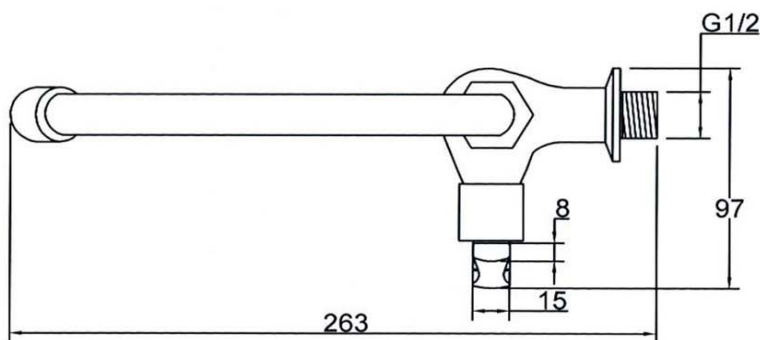

SANITARY WARE SPECIFICATIONS & TECHNICAL DRAWINGS

MODEL NO.	CTC-11604W-C		SERIES	SODALITE-C	
DESCRIPTION	CRIZTO SODALITE-C WALL SINK TAP WITH 'U' SWIVEL SPOUT				
DIMENSION					
SCALE	1:3	DATE	01-12-2016	DRAWING NO.	CTC-11604W-C-01