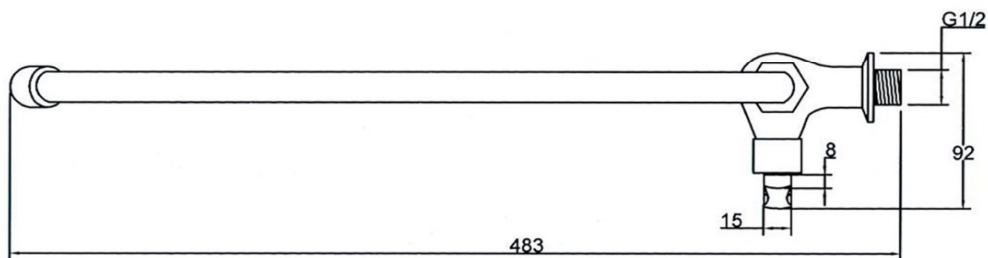

SANITARY WARE SPECIFICATIONS & TECHNICAL DRAWINGS

MODEL NO.	CTC-11605W-C		SERIES	SODALITE-C	
DESCRIPTION	CRIZTO SODALITE-C WALL SINK TAP WITH 'LL' SWIVEL SPOUT				
DIMENSION					
SCALE	1:4	DATE	01-12-2016	DRAWING NO.	CTC-11605W-C-01