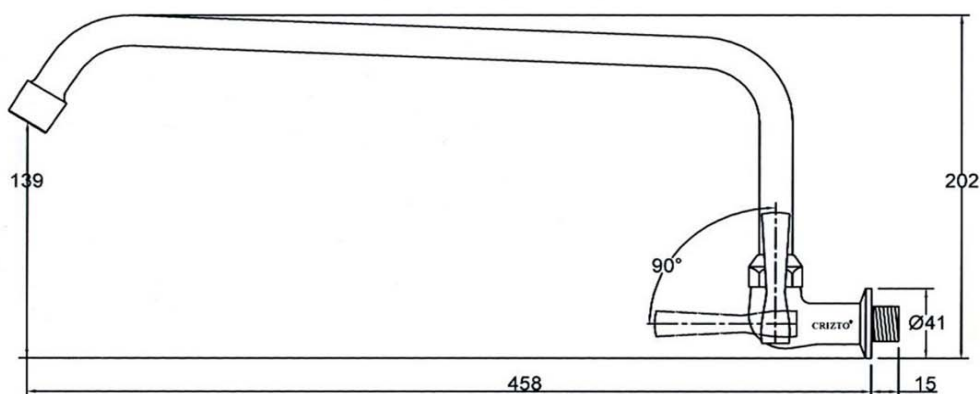

SANITARY WARE SPECIFICATIONS & TECHNICAL DRAWINGS

MODEL NO.	CTC-11605W-C		SERIES	SODALITE-C	
DESCRIPTION	CRIZTO SODALITE-C WALL SINK TAP WITH 'LL' SWIVEL SPOUT				
DIMENSION					
SCALE	1:4	DATE	01-12-2016	DRAWING NO.	CTC-11605W-C-01