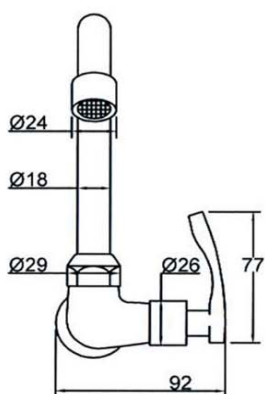

SANITARY WARE SPECIFICATIONS & TECHNICAL DRAWINGS

MODEL NO.	CTC-11605W-C		SERIES	SODALITE-C	
DESCRIPTION	CRIZTO SODALITE-C WALL SINK TAP WITH 'LL' SWIVEL SPOUT				
DIMENSION					
SCALE	1:4	DATE	01-12-2016	DRAWING NO.	CTC-11605W-C-01