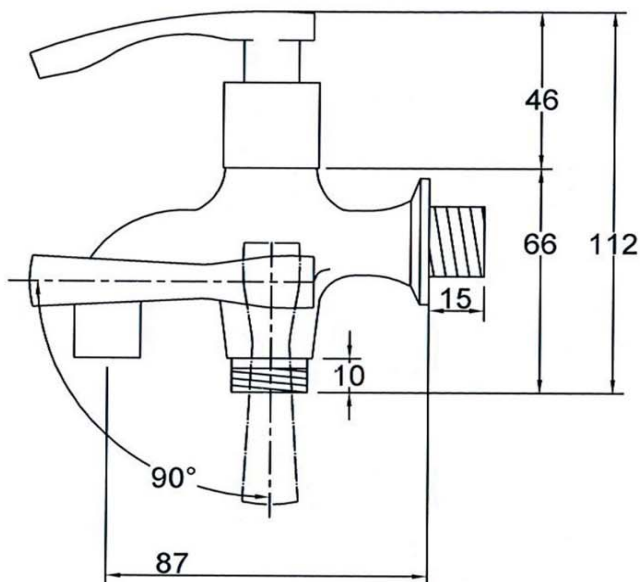

CRIZTO®

*a beautiful bathroom speaks well of its owner,
 make yours speak for you!*

SANITARY WARE SPECIFICATIONS & TECHNICAL DRAWINGS

MODEL NO.

CTC-11608-C

SERIES

SODALITE-C

DESCRIPTION

CRIZTO SODALITE-C HOSE TWO WAY TAP

DIMENSION

SCALE

1:2

DATE

01-12-2016

DRAWING NO.

CTC-11608-C-01