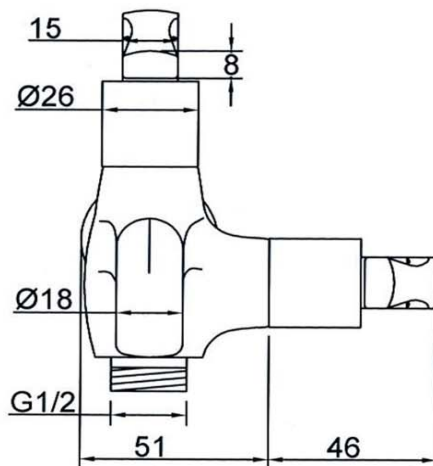

CRIZTO®

*a beautiful bathroom speaks well of its owner,
 make yours speak for you!*

SANITARY WARE SPECIFICATIONS & TECHNICAL DRAWINGS

MODEL NO.

CTC-11608-C

SERIES

SODALITE-C

DESCRIPTION

CRIZTO SODALITE-C HOSE TWO WAY TAP

DIMENSION

SCALE

1:2

DATE

01-12-2016

DRAWING NO.

CTC-11608-C-01