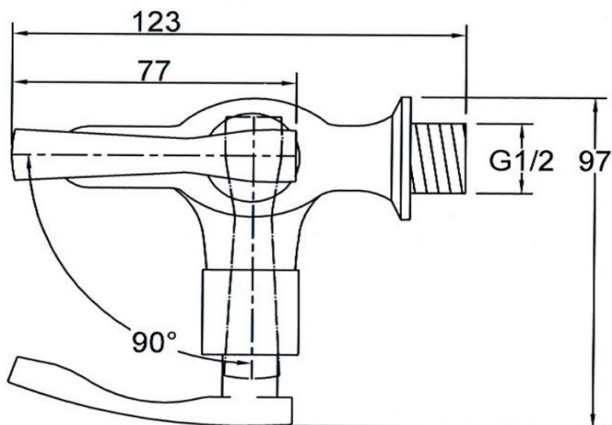

CRIZTO®

*a beautiful bathroom speaks well of its owner,
 make yours speak for you!*

SANITARY WARE SPECIFICATIONS & TECHNICAL DRAWINGS

MODEL NO.

CTC-11608-C

SERIES

SODALITE-C

DESCRIPTION

CRIZTO SODALITE-C HOSE TWO WAY TAP

DIMENSION

SCALE

1:2

DATE

01-12-2016

DRAWING NO.

CTC-11608-C-01