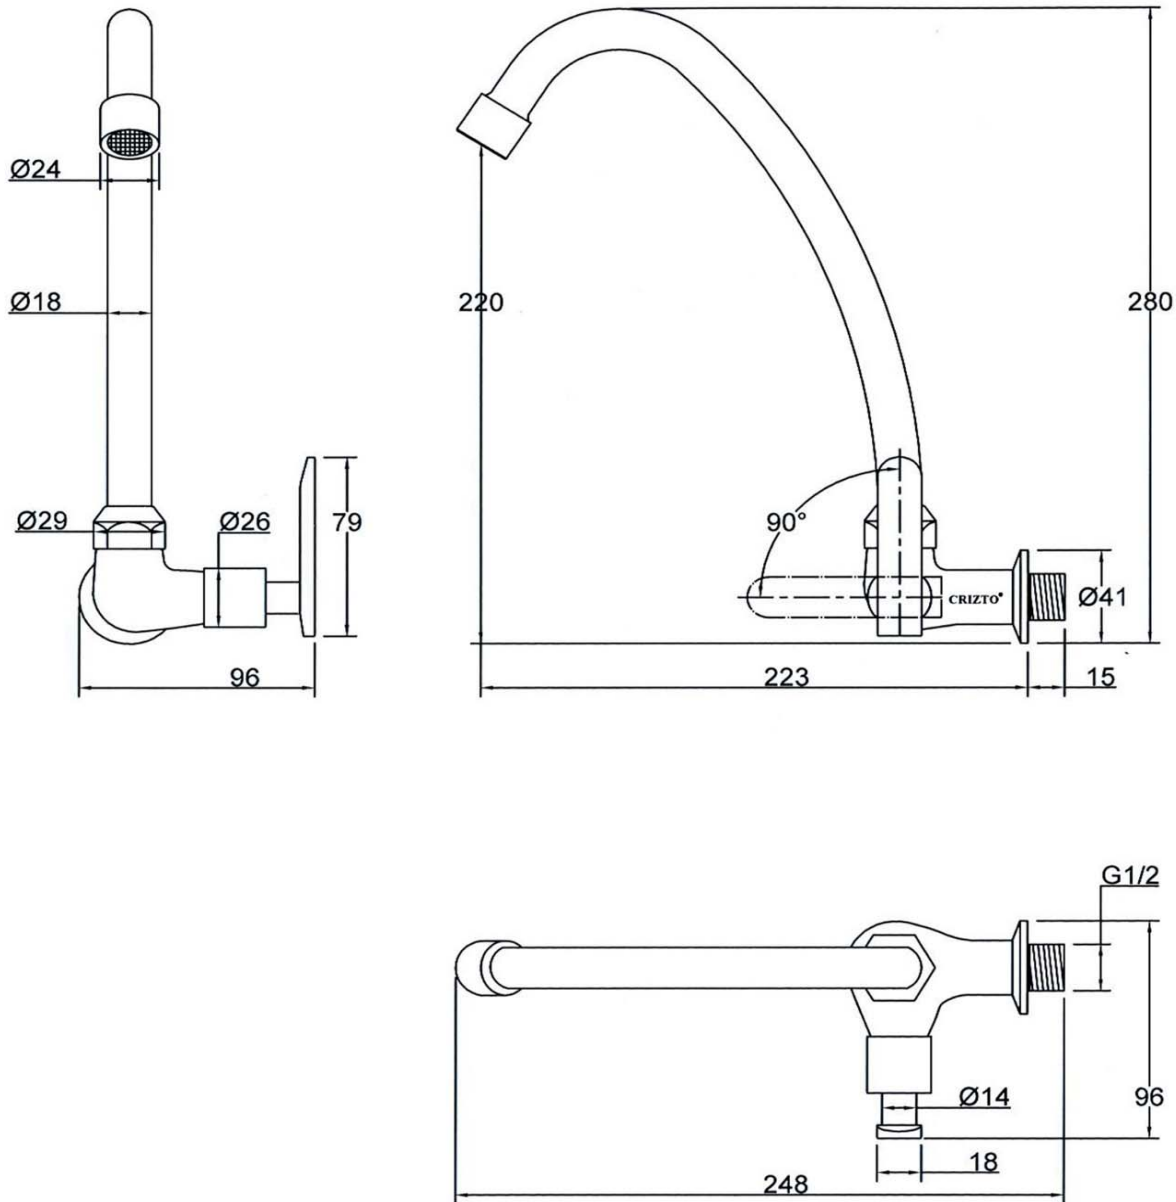

SANITARY WARE SPECIFICATIONS & TECHNICAL DRAWINGS

MODEL NO.	CTC-11702W-C		SERIES	SPHENE-C	
DESCRIPTION	CRIZTO SPHENE-C WALL SINK TAP WITH 'J' SWIVEL SPOUT				
DIMENSION					
SCALE	1:3	DATE	01-12-2016	DRAWING NO.	CTC-11702W-C-01