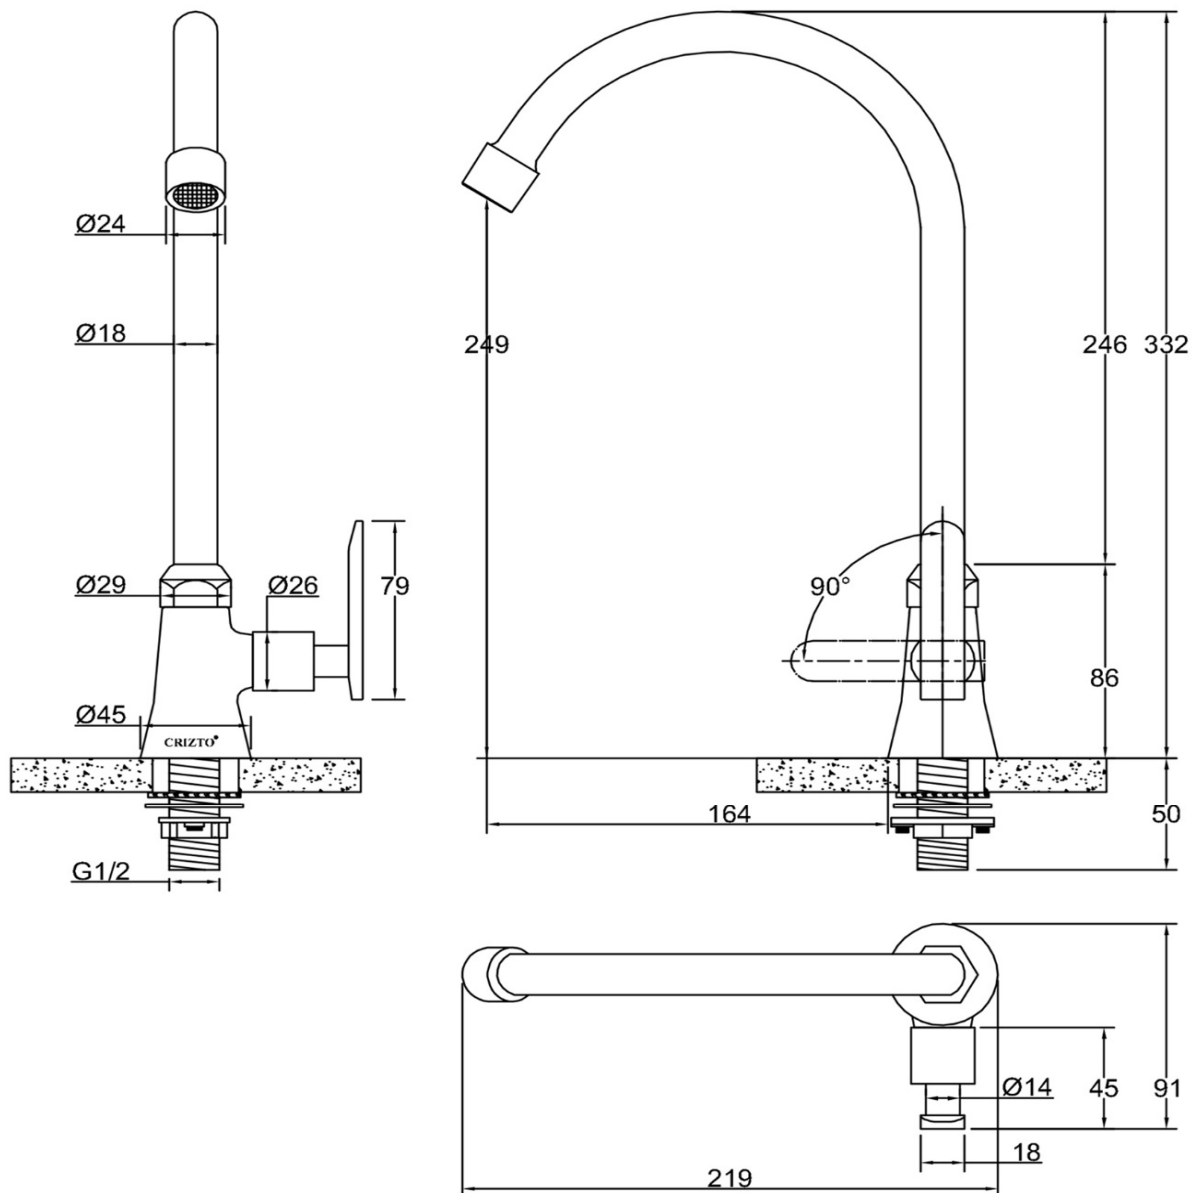

**SANITARY WARE SPECIFICATIONS & TECHNICAL DRAWINGS**

	MODEL NO.	CTC-11704-C		SERIES	SPHENE-C
	DESCRIPTION	CRIZTO SPHENE-C SINK TAP WITH 'U' SWIVEL SPOUT			
	DIMENSION				
	SCALE	1:3	DATE	03-08-2016	DRAWING NO.