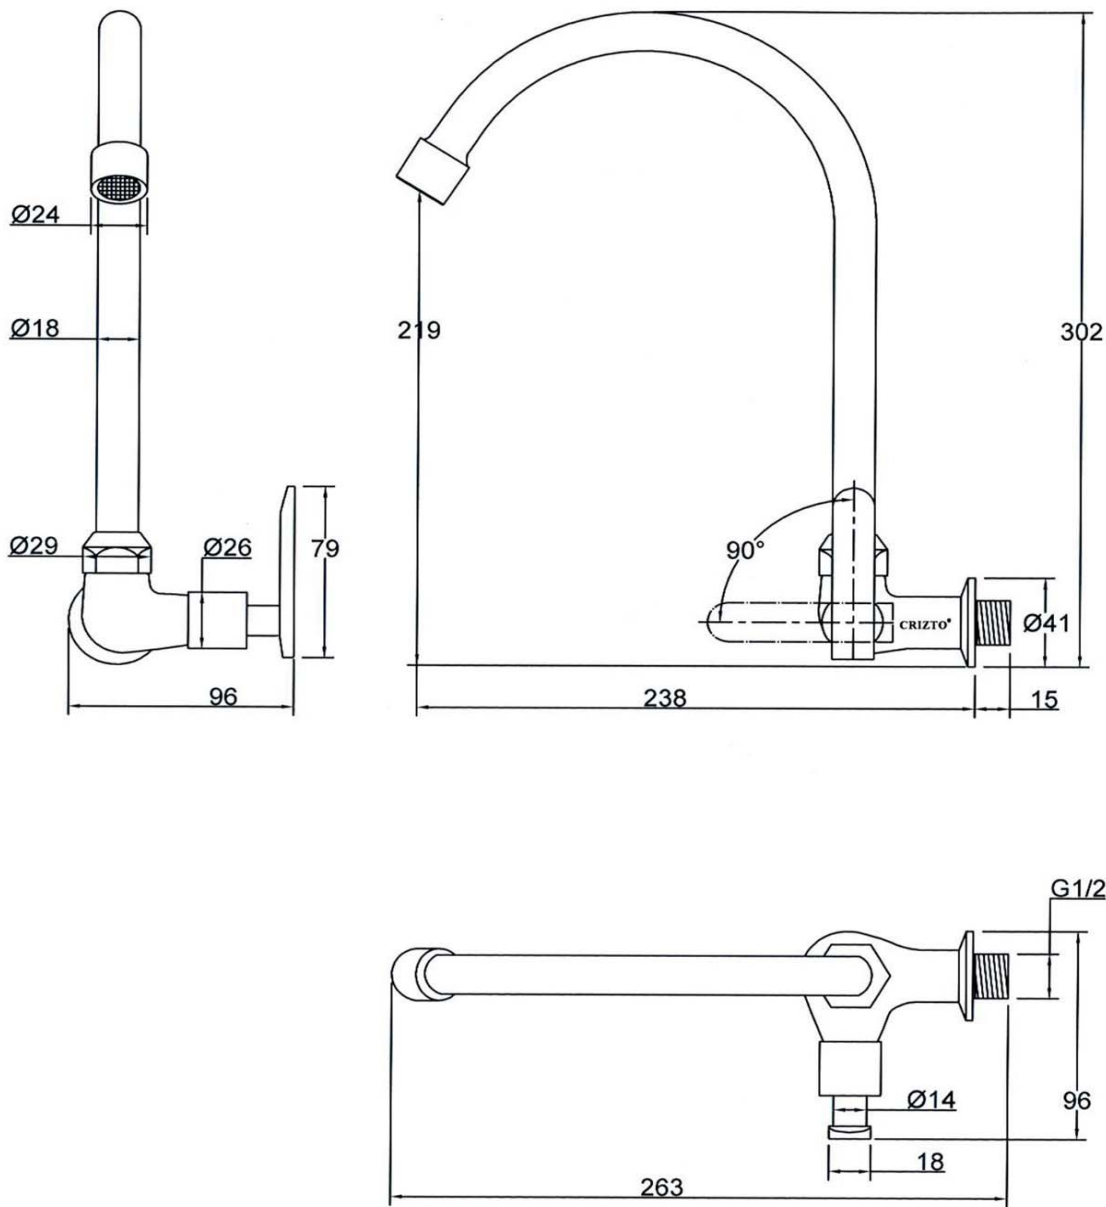

CRIZTO®

*a beautiful bathroom speaks well of its owner,
 make yours speak for you!™*

SANITARY WARE SPECIFICATIONS & TECHNICAL DRAWINGS

MODEL NO.	CTC-11704W-C		SERIES	SPHENE-C	
DESCRIPTION	CRIZTO SPHENE-C WALL SINK TAP WITH 'U' SWIVEL SPOUT				
DIMENSION					
SCALE	1:3	DATE	03-08-2016	DRAWING NO.	CTC-11704W-C-01