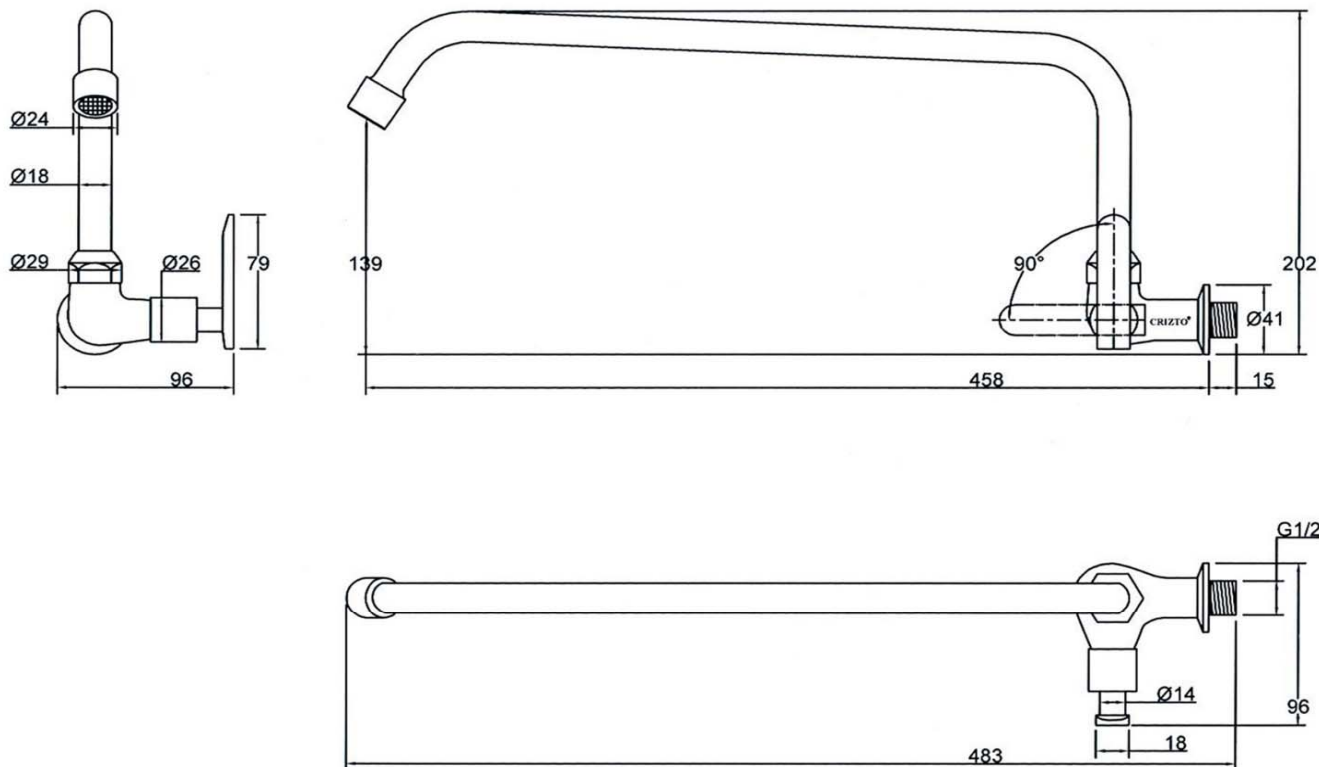

SANITARY WARE SPECIFICATIONS & TECHNICAL DRAWINGS

	MODEL NO.	SERIES	
	CTC-11705W-C	SPHENE-C	
	DESCRIPTION		
	CRIZTO SPHENE-C WALL SINK TAP WITH 'LL' SWIVEL SPOUT		
DIMENSION			
SCALE	DATE	DRAWING NO.	
1:4	03-08-2016	CTC-11705W-C-01	