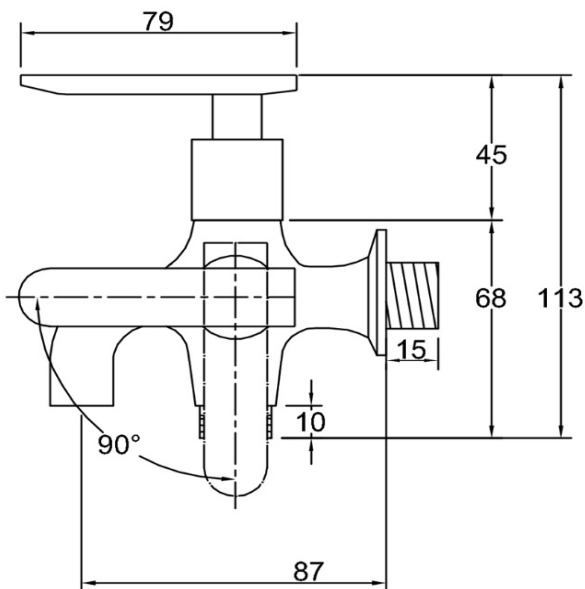

SANITARY WARE SPECIFICATIONS & TECHNICAL DRAWINGS

MODEL NO. CTC-11708-C		SERIES SPHENE-C
DESCRIPTION CRIZTO SPHENE-C TWO WAY TAP		
DIMENSION		
SCALE 1:2	DATE 03-08-2016	DRAWING NO. CTC-11708-C-01