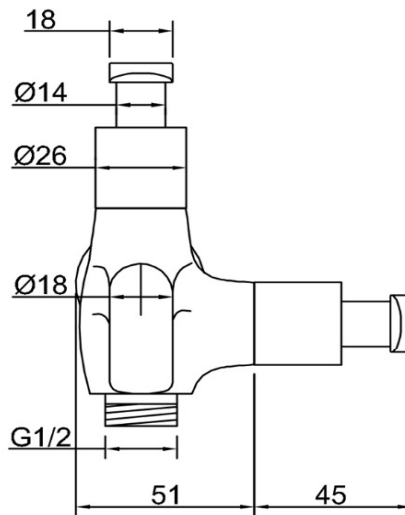

SANITARY WARE SPECIFICATIONS & TECHNICAL DRAWINGS

MODEL NO. CTC-11708-C		SERIES SPHENE-C
DESCRIPTION CRIZTO SPHENE-C TWO WAY TAP		
DIMENSION		
SCALE 1:2	DATE 03-08-2016	DRAWING NO. CTC-11708-C-01