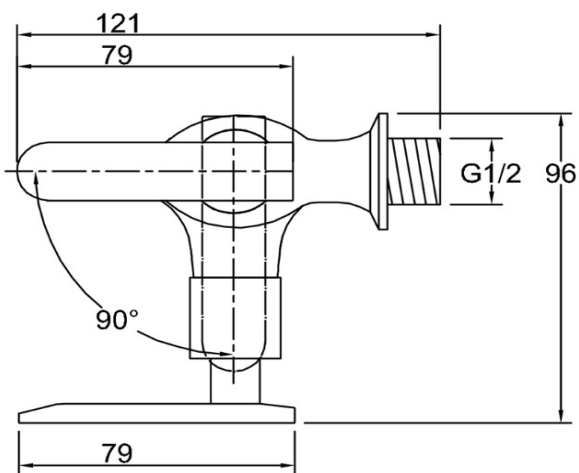

SANITARY WARE SPECIFICATIONS & TECHNICAL DRAWINGS

MODEL NO. CTC-11708-C		SERIES SPHENE-C
DESCRIPTION CRIZTO SPHENE-C TWO WAY TAP		
DIMENSION		
SCALE 1:2	DATE 03-08-2016	DRAWING NO. CTC-11708-C-01