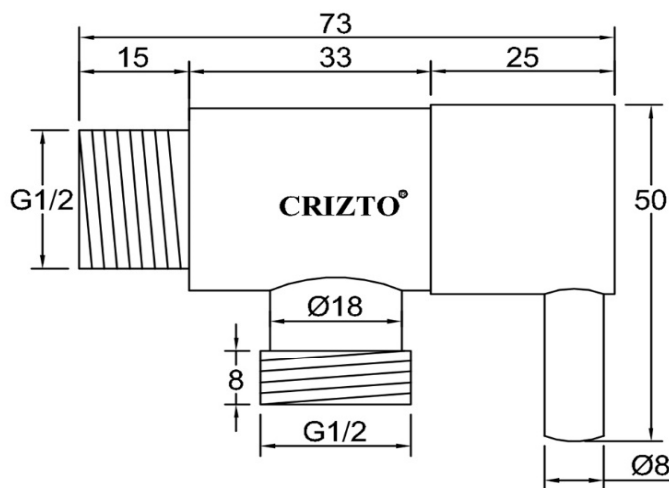

SANITARY WARE SPECIFICATIONS & TECHNICAL DRAWINGS

MODEL NO.	CTC-19911-C		SERIES	LOLITE-C	
DESCRIPTION	CRIZTO LOLITE-C SHOWER TAP				
DIMENSION					
SCALE	1:1	DATE	01-12-2016	DRAWING NO.	CTC-19911-C-01