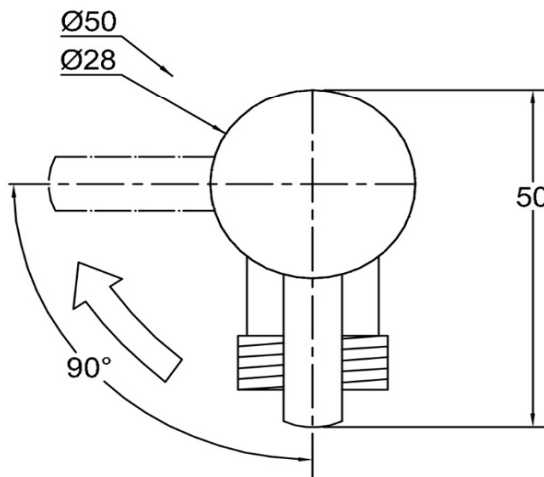

SANITARY WARE SPECIFICATIONS & TECHNICAL DRAWINGS

MODEL NO.	CTC-19911-C		SERIES	LOLITE-C	
DESCRIPTION	CRIZTO LOLITE-C SHOWER TAP				
DIMENSION					
SCALE	1:1	DATE	01-12-2016	DRAWING NO.	CTC-19911-C-01