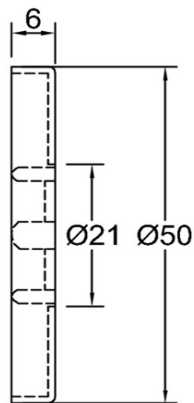

SANITARY WARE SPECIFICATIONS & TECHNICAL DRAWINGS

MODEL NO.	CTC-19911-C		SERIES	LOLITE-C	
DESCRIPTION	CRIZTO LOLITE-C SHOWER TAP				
DIMENSION					
SCALE	1:1	DATE	01-12-2016	DRAWING NO.	CTC-19911-C-01