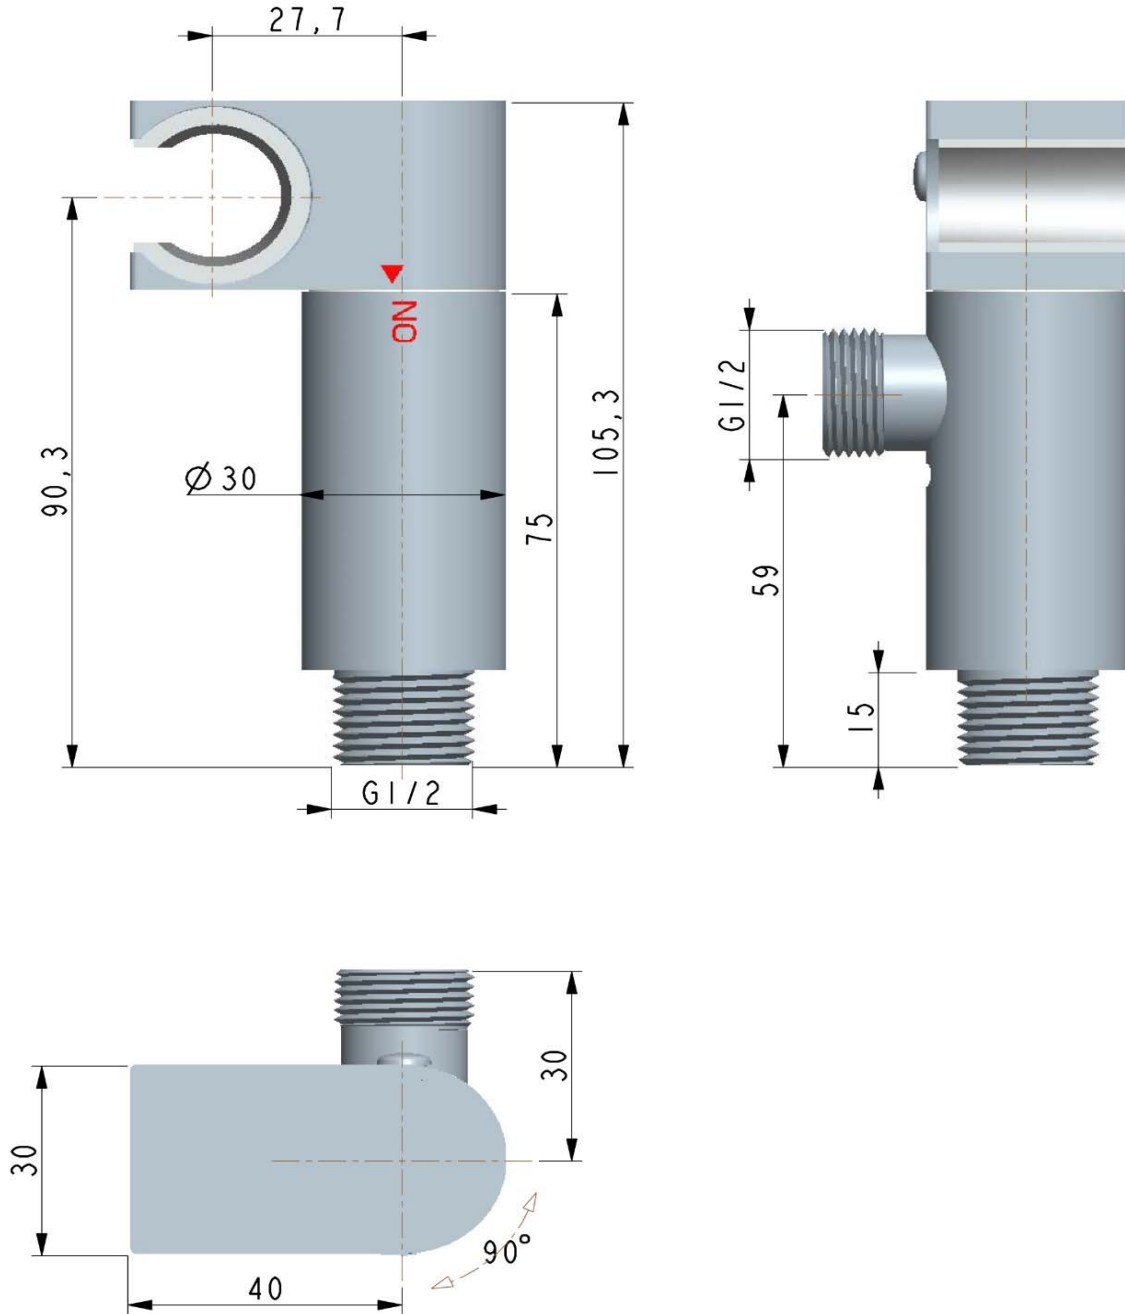

**SANITARY WARE SPECIFICATIONS & TECHNICAL DRAWINGS**

	MODEL NO.	SERIES	
		AGRELLITE-C	
	DESCRIPTION	SHOWER TAP WITH INTEGRATED PRESSURE VACUUM BREAKER	
	DIMENSION		
SCALE	DATE	DRAWING NO.	
	20-07-2016	CTC-19988-C-01	