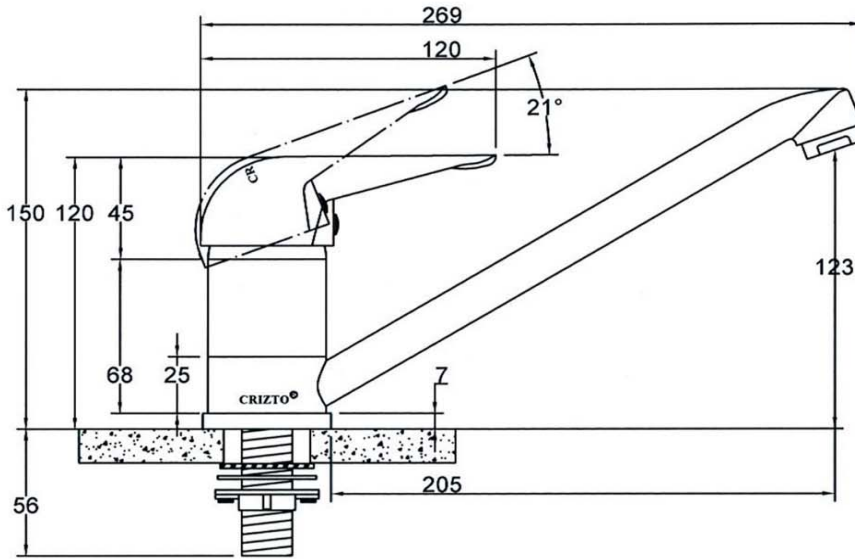

CRIZTO®

*a beautiful bathroom speaks well of its owner,
 make yours speak for you!*

SANITARY WARE SPECIFICATIONS & TECHNICAL DRAWINGS

MODEL NO.

CTC-54305-C

SERIES

PERIDOT-C

DESCRIPTION

CRIZTO PERIDOT-C SINK TAP WITH 'LL' SWIVEL SPOUT

DIMENSION

SCALE

1:3

DATE

01-12-2016

DRAWING NO.

CTC-54305-C-01