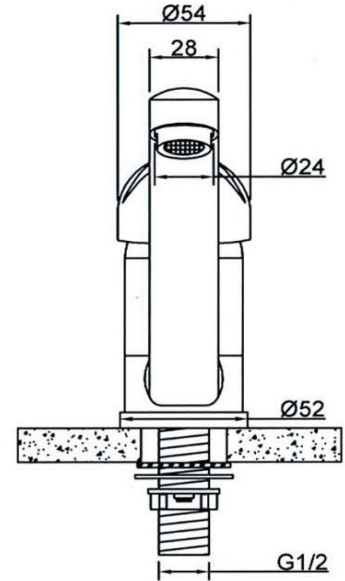

CRIZTO®

*a beautiful bathroom speaks well of its owner,
 make yours speak for you!*

SANITARY WARE SPECIFICATIONS & TECHNICAL DRAWINGS

MODEL NO.

CTC-54305-C

SERIES

PERIDOT-C

DESCRIPTION

CRIZTO PERIDOT-C SINK TAP WITH 'LL' SWIVEL SPOUT

DIMENSION

SCALE

1:3

DATE

01-12-2016

DRAWING NO.

CTC-54305-C-01