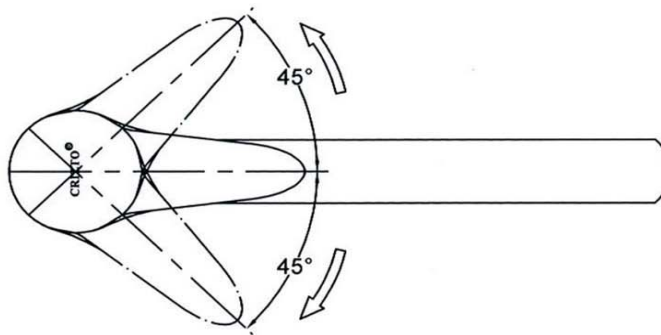

CRIZTO®

*a beautiful bathroom speaks well of its owner,
 make yours speak for you!*

SANITARY WARE SPECIFICATIONS & TECHNICAL DRAWINGS

MODEL NO.

CTC-54305-C

SERIES

PERIDOT-C

DESCRIPTION

CRIZTO PERIDOT-C SINK TAP WITH 'LL' SWIVEL SPOUT

DIMENSION

SCALE

1:3

DATE

01-12-2016

DRAWING NO.

CTC-54305-C-01