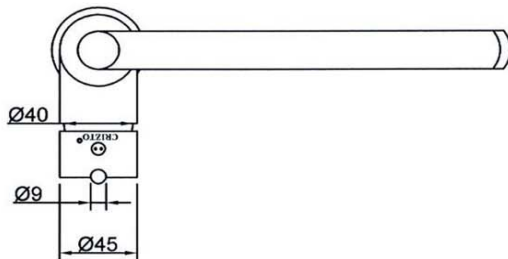

**CRIZTO**<sup>®</sup>  
*a beautiful bathroom speaks well of its owner,  
 make yours speak for you!*

**SANITARY WARE SPECIFICATIONS & TECHNICAL DRAWINGS**

MODEL NO.	CTC-63303-C		SERIES	PYRITE-C	
DESCRIPTION	CRIZTO PYRITE-C SINK TAP WITH 'L' SWIVEL SPOUT				
DIMENSION					
SCALE	1:4	DATE	01-12-2016	DRAWING NO.	CTC-63303-C-01