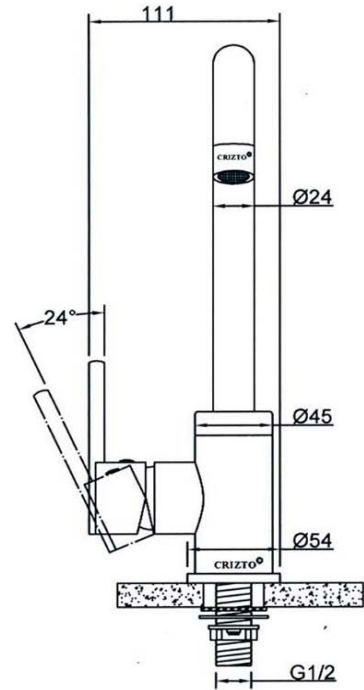

**CRIZTO**<sup>®</sup>  
*a beautiful bathroom speaks well of its owner,  
 make yours speak for you!*

**SANITARY WARE SPECIFICATIONS & TECHNICAL DRAWINGS**

MODEL NO.	CTC-63303-C		SERIES	PYRITE-C	
DESCRIPTION	CRIZTO PYRITE-C SINK TAP WITH 'L' SWIVEL SPOUT				
DIMENSION					
SCALE	1:4	DATE	01-12-2016	DRAWING NO.	CTC-63303-C-01