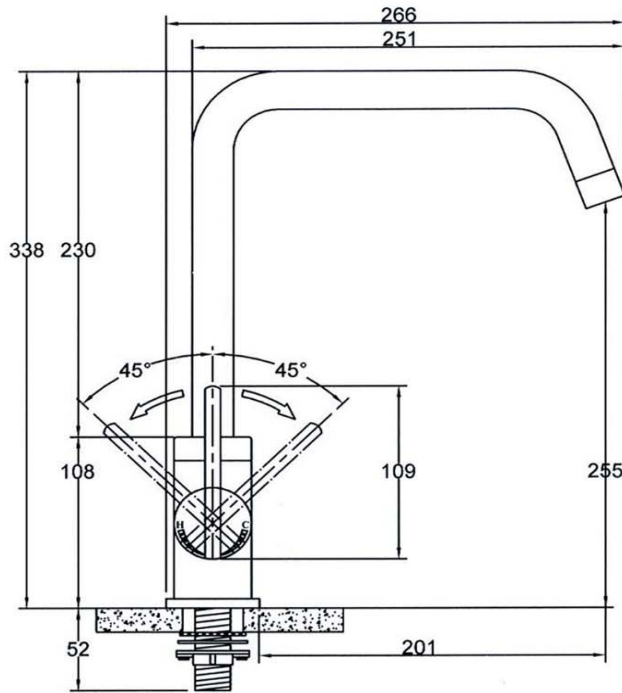

**CRIZTO**<sup>®</sup>  
*a beautiful bathroom speaks well of its owner,  
 make yours speak for you!*

**SANITARY WARE SPECIFICATIONS & TECHNICAL DRAWINGS**

MODEL NO.	CTC-63303-C		SERIES	PYRITE-C	
DESCRIPTION	CRIZTO PYRITE-C SINK TAP WITH 'L' SWIVEL SPOUT				
DIMENSION					
SCALE	1:4	DATE	01-12-2016	DRAWING NO.	CTC-63303-C-01