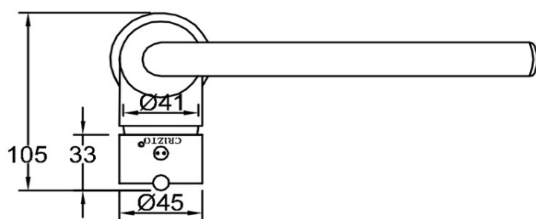

SANITARY WARE SPECIFICATIONS & TECHNICAL DRAWINGS

MODEL NO.	CTC-63304-C		SERIES	PYRITE-C	
DESCRIPTION	CRIZTO PYRITE-C SINK TAP WITH 'U' SWIVEL SPOUT				
DIMENSION					
SCALE	1:4	DATE	01-12-2016	DRAWING NO.	CTC-63304-C-01