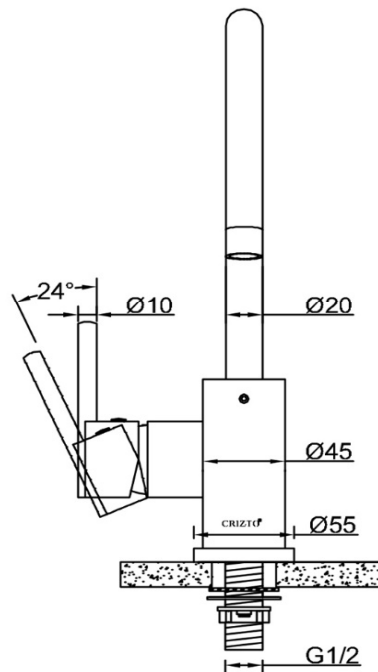

SANITARY WARE SPECIFICATIONS & TECHNICAL DRAWINGS

MODEL NO.	CTC-63304-C		SERIES	PYRITE-C	
DESCRIPTION	CRIZTO PYRITE-C SINK TAP WITH 'U' SWIVEL SPOUT				
DIMENSION					
SCALE	1:4	DATE	01-12-2016	DRAWING NO.	CTC-63304-C-01