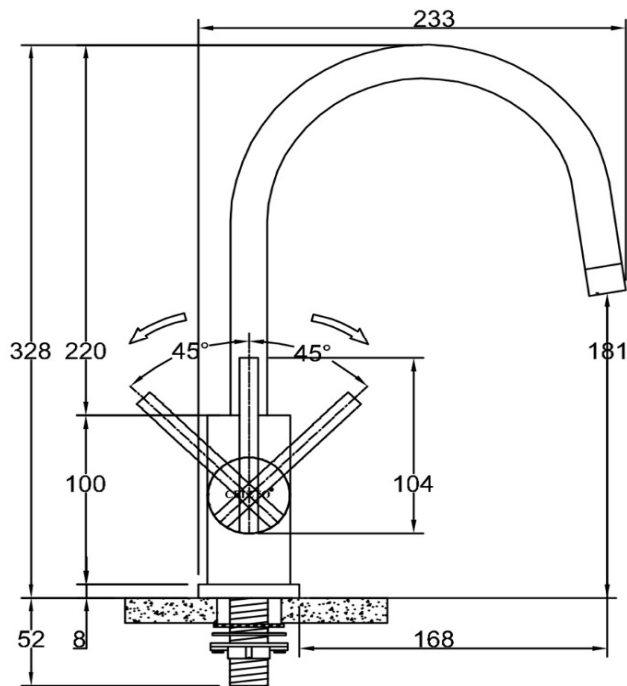

SANITARY WARE SPECIFICATIONS & TECHNICAL DRAWINGS

MODEL NO.	CTC-63304-C		SERIES	PYRITE-C	
DESCRIPTION	CRIZTO PYRITE-C SINK TAP WITH 'U' SWIVEL SPOUT				
DIMENSION					
SCALE	1:4	DATE	01-12-2016	DRAWING NO.	CTC-63304-C-01