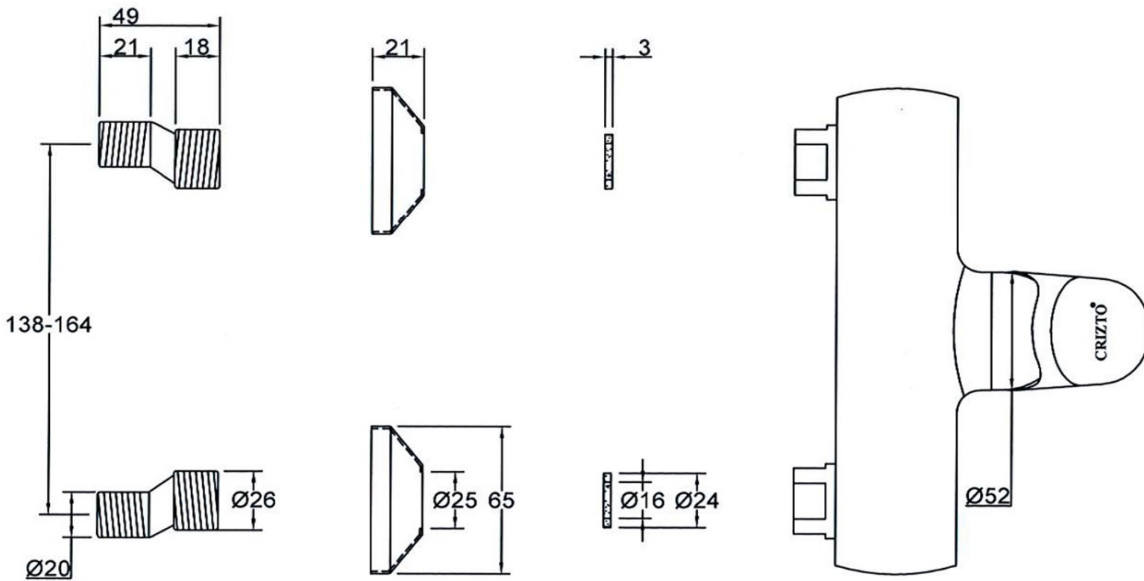

SANITARY WARE SPECIFICATIONS & TECHNICAL DRAWINGS

MODEL NO.	CTM-19009-C		SERIES	BIXBITE-M	
DESCRIPTION	CRIZTO BIXBITE-M SHOWER MIXER				
DIMENSION					
SCALE	1:3	DATE	01-12-2016	DRAWING NO.	CTM-19009-C-01