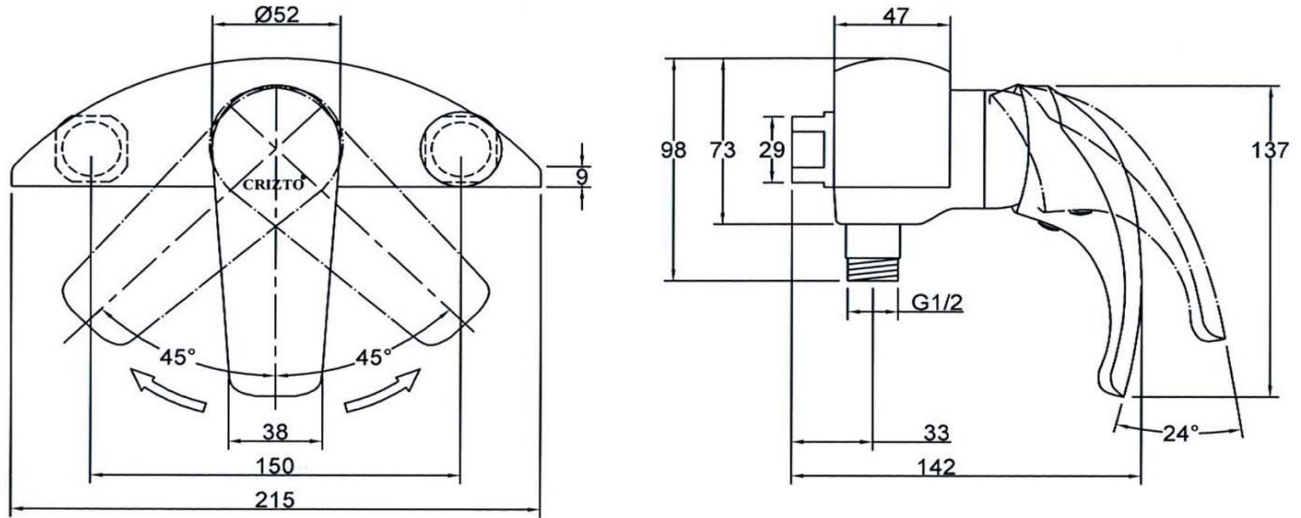

SANITARY WARE SPECIFICATIONS & TECHNICAL DRAWINGS

MODEL NO.	CTM-19009-C		SERIES	BIXBITE-M	
DESCRIPTION	CRIZTO BIXBITE-M SHOWER MIXER				
DIMENSION					
SCALE	1:3	DATE	01-12-2016	DRAWING NO.	CTM-19009-C-01