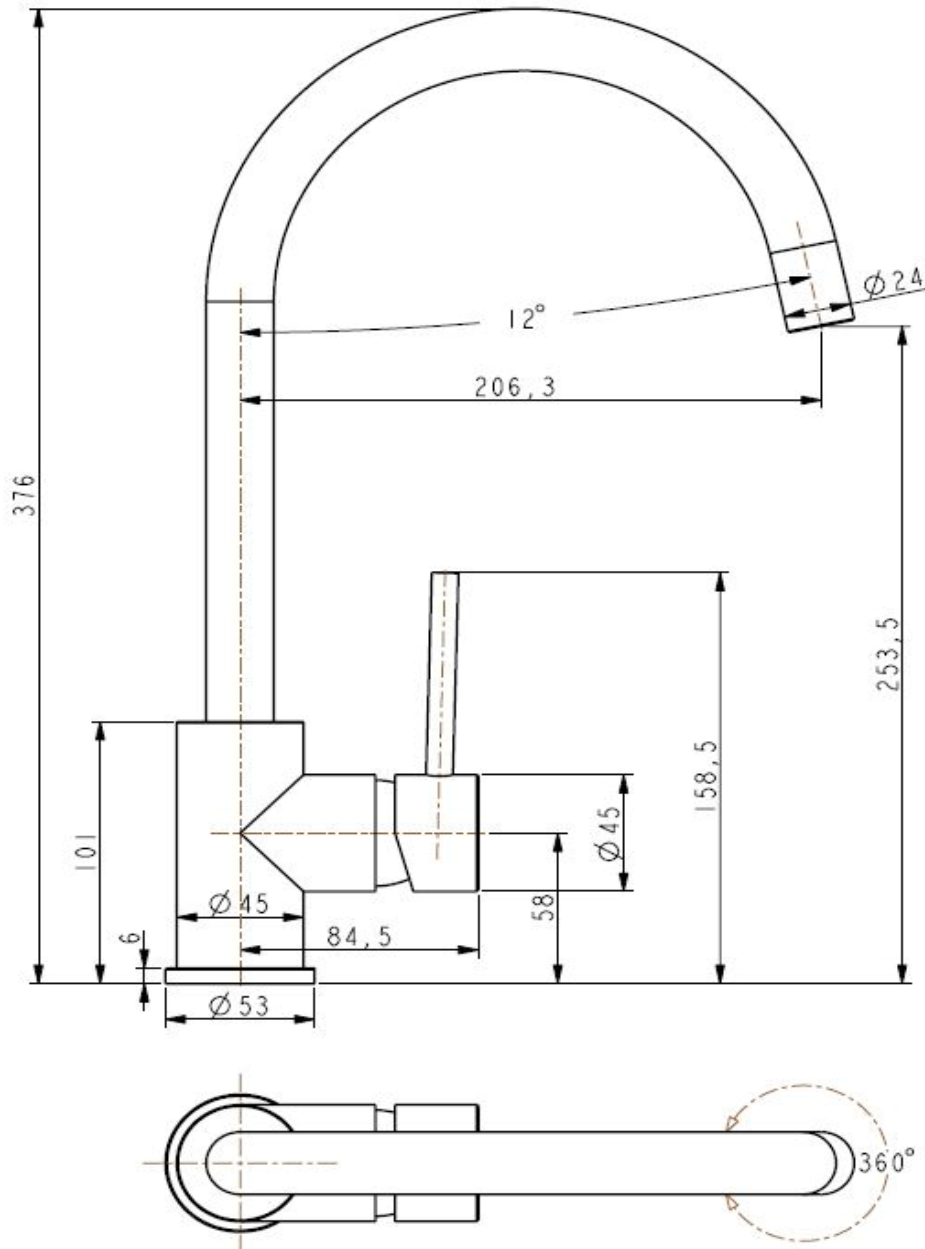

CRIZTO®*a beautiful bathroom speaks well of its owner,
make yours speak for you!***SANITARY WARE SPECIFICATIONS & TECHNICAL DRAWINGS**

MODEL NO.

CTM-53004-C

SERIES

ELESTIAL-M

DESCRIPTION

CRIZTO ELESTIAL-M SINK MIXER WITH 'U' SWIVEL SPOUT

DIMENSION

SCALE

1:4

DATE

01-12-2016

DRAWING NO.

CTM-53004-C-01