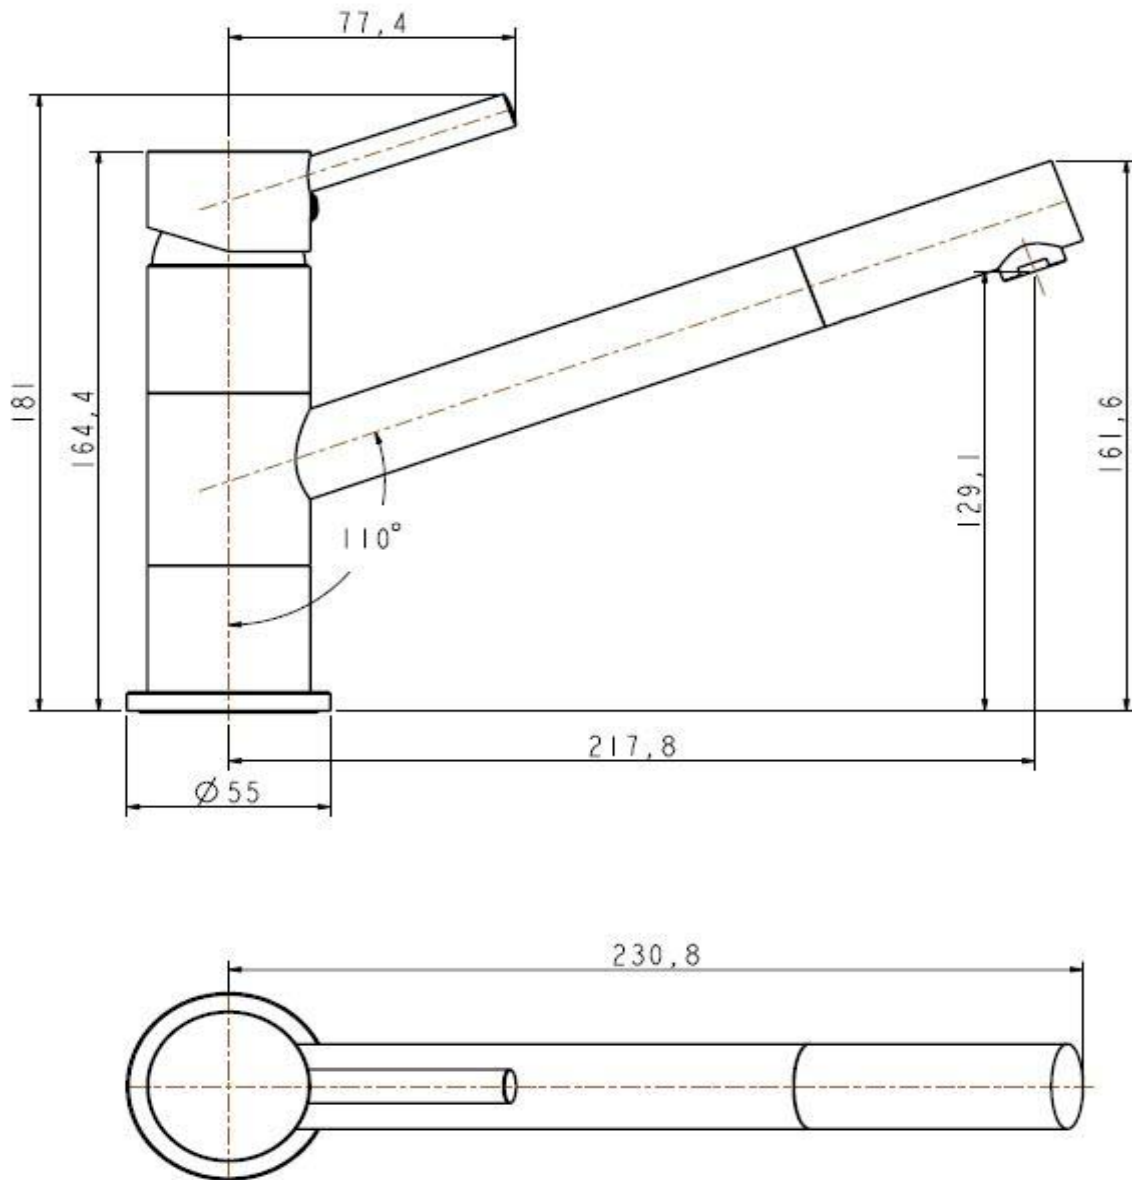

SANITARY WARE SPECIFICATIONS & TECHNICAL DRAWINGS

MODEL NO.

CTM-53005-C

SERIES

ELESTIAL-M

DESCRIPTION

CRIZTO ELESTIAL-M LOW SWIVEL SPOUT SINK MIXER

DIMENSION

SCALE

1:3

DATE

01-12-2016

DRAWING NO.

CTM-53005-C-01