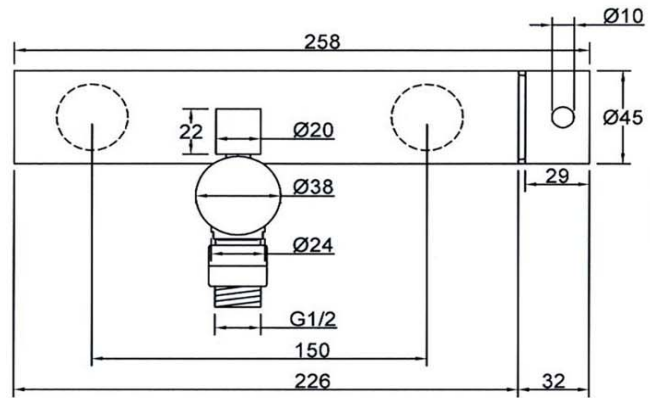

SANITARY WARE SPECIFICATIONS & TECHNICAL DRAWINGS

MODEL NO.	CTM-53008-C		SERIES	ELESTIAL-M	
DESCRIPTION	CRIZTO ELESTIAL-M BATH & SHOWER MIXER				
DIMENSION					
SCALE	1:3	DATE	01-12-2016	DRAWING NO.	CTM-53008-C-01