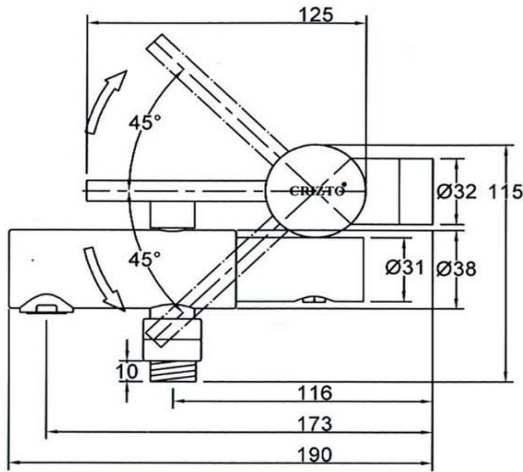

SANITARY WARE SPECIFICATIONS & TECHNICAL DRAWINGS

MODEL NO.	CTM-53008-C		SERIES	ELESTIAL-M	
DESCRIPTION	CRIZTO ELESTIAL-M BATH & SHOWER MIXER				
DIMENSION					
SCALE	1:3	DATE	01-12-2016	DRAWING NO.	CTM-53008-C-01