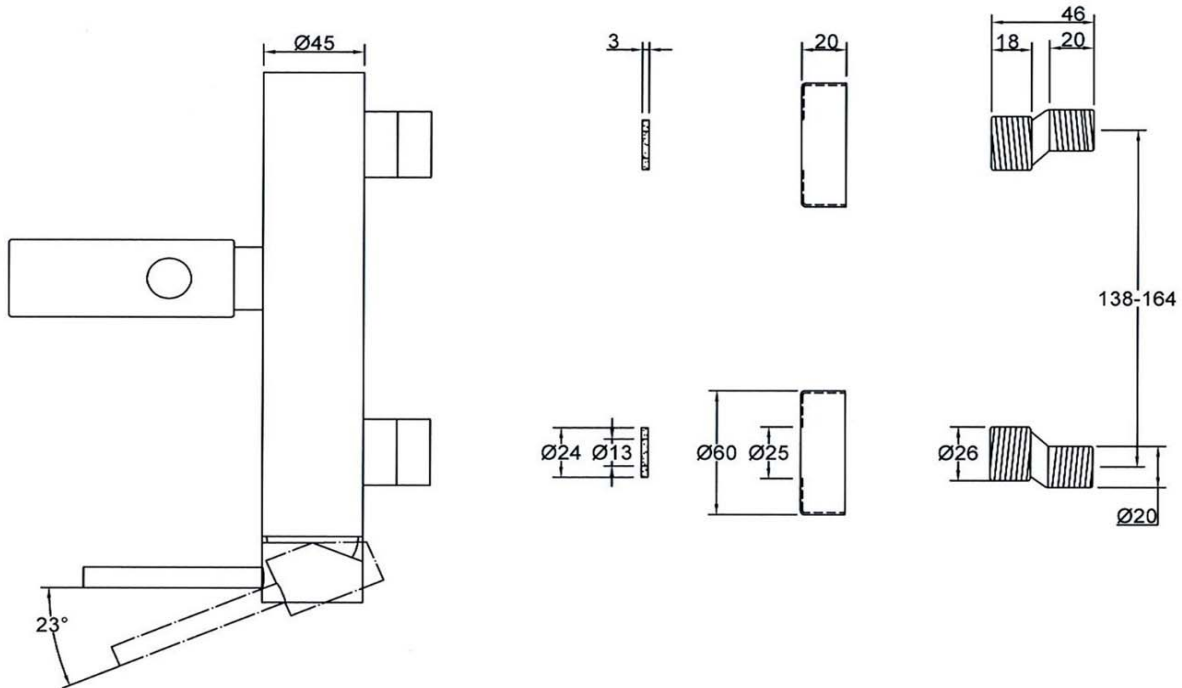

SANITARY WARE SPECIFICATIONS & TECHNICAL DRAWINGS

MODEL NO.	CTM-53008-C		SERIES	ELESTIAL-M	
DESCRIPTION	CRIZTO ELESTIAL-M BATH & SHOWER MIXER				
DIMENSION					
SCALE	1:3	DATE	01-12-2016	DRAWING NO.	CTM-53008-C-01