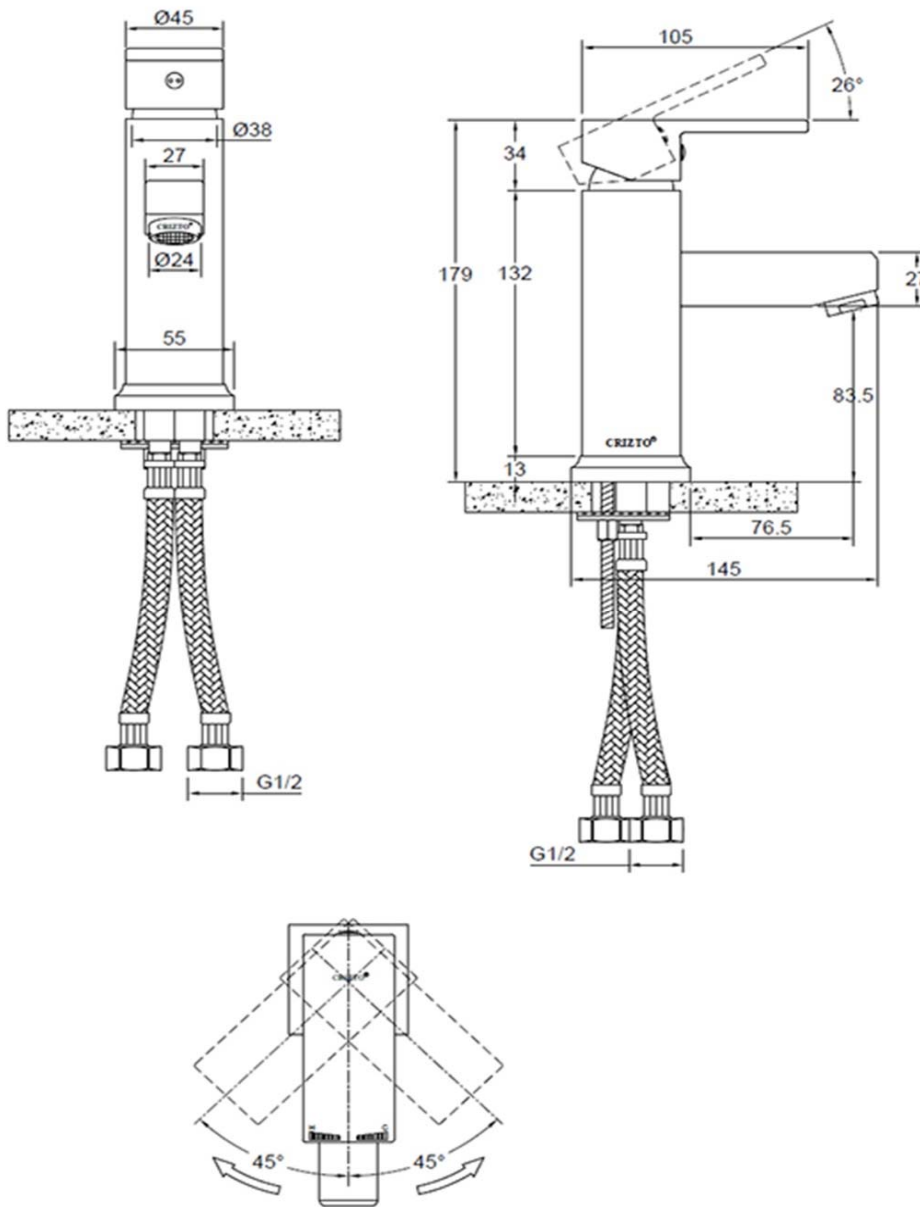

CRIZTO®

*a beautiful bathroom speaks well of its owner,
 make yours speak for you!™*

SANITARY WARE SPECIFICATIONS & TECHNICAL DRAWINGS

MODEL NO.	CTM-53501-C		SERIES	MORGANITE-M	
DESCRIPTION	CRIZTO MORGANITE-M BASIN MIXER				
DIMENSION					
SCALE	1:3	DATE	01-12-2016	DRAWING NO.	CTM-53501-C-01