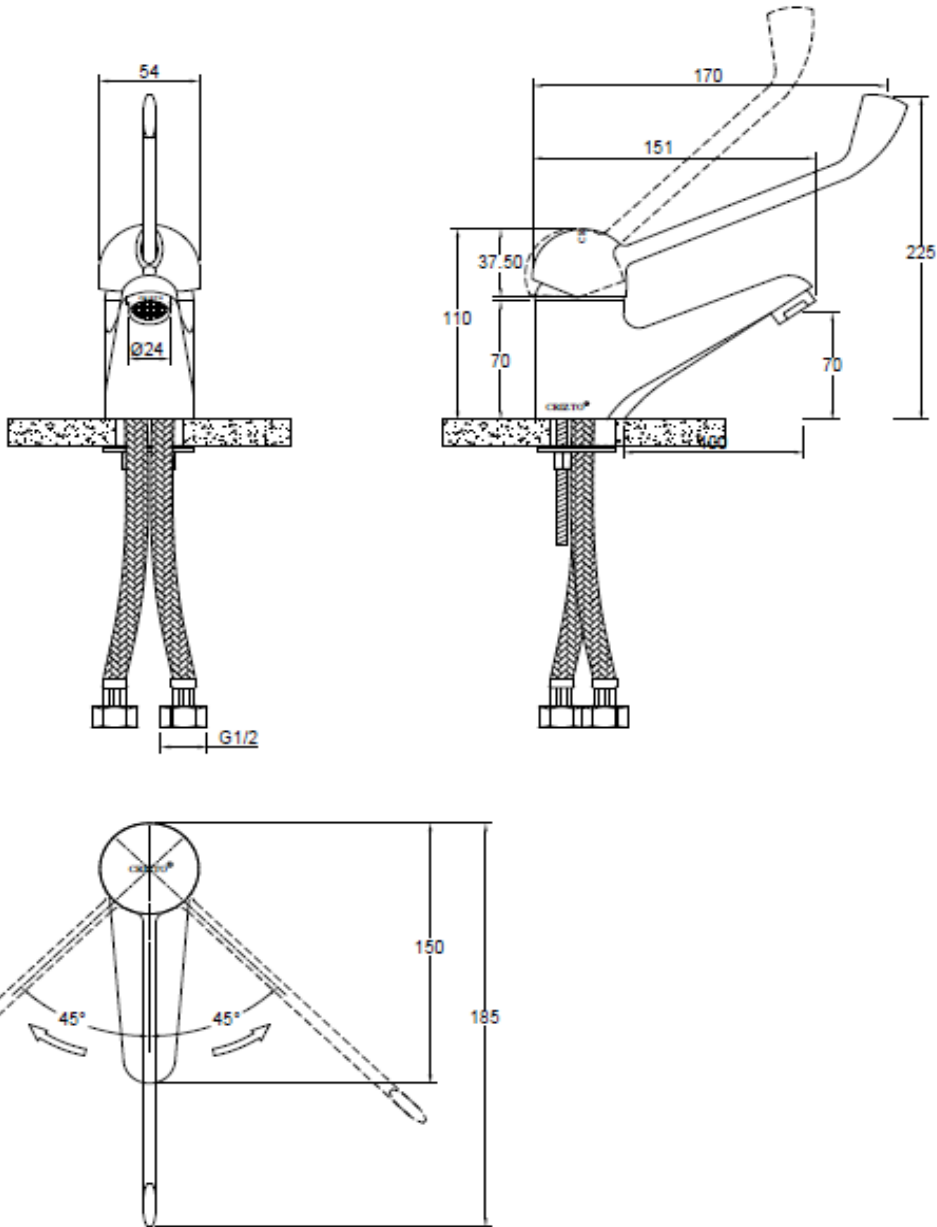

**CRIZTO**<sup>®</sup>  
*a beautiful bathroom speaks well of its owner,  
 make yours speak for you!*

**SANITARY WARE SPECIFICATIONS & TECHNICAL DRAWINGS**

MODEL NO.	CTM-54101-C		SERIES	PYROPE-M	
DESCRIPTION	CRIZTO PYROPE-M BASIN MIXER				
DIMENSION					
SCALE	1:4	DATE	01-12-2018	DRAWING NO.	CTM-54101-C-01