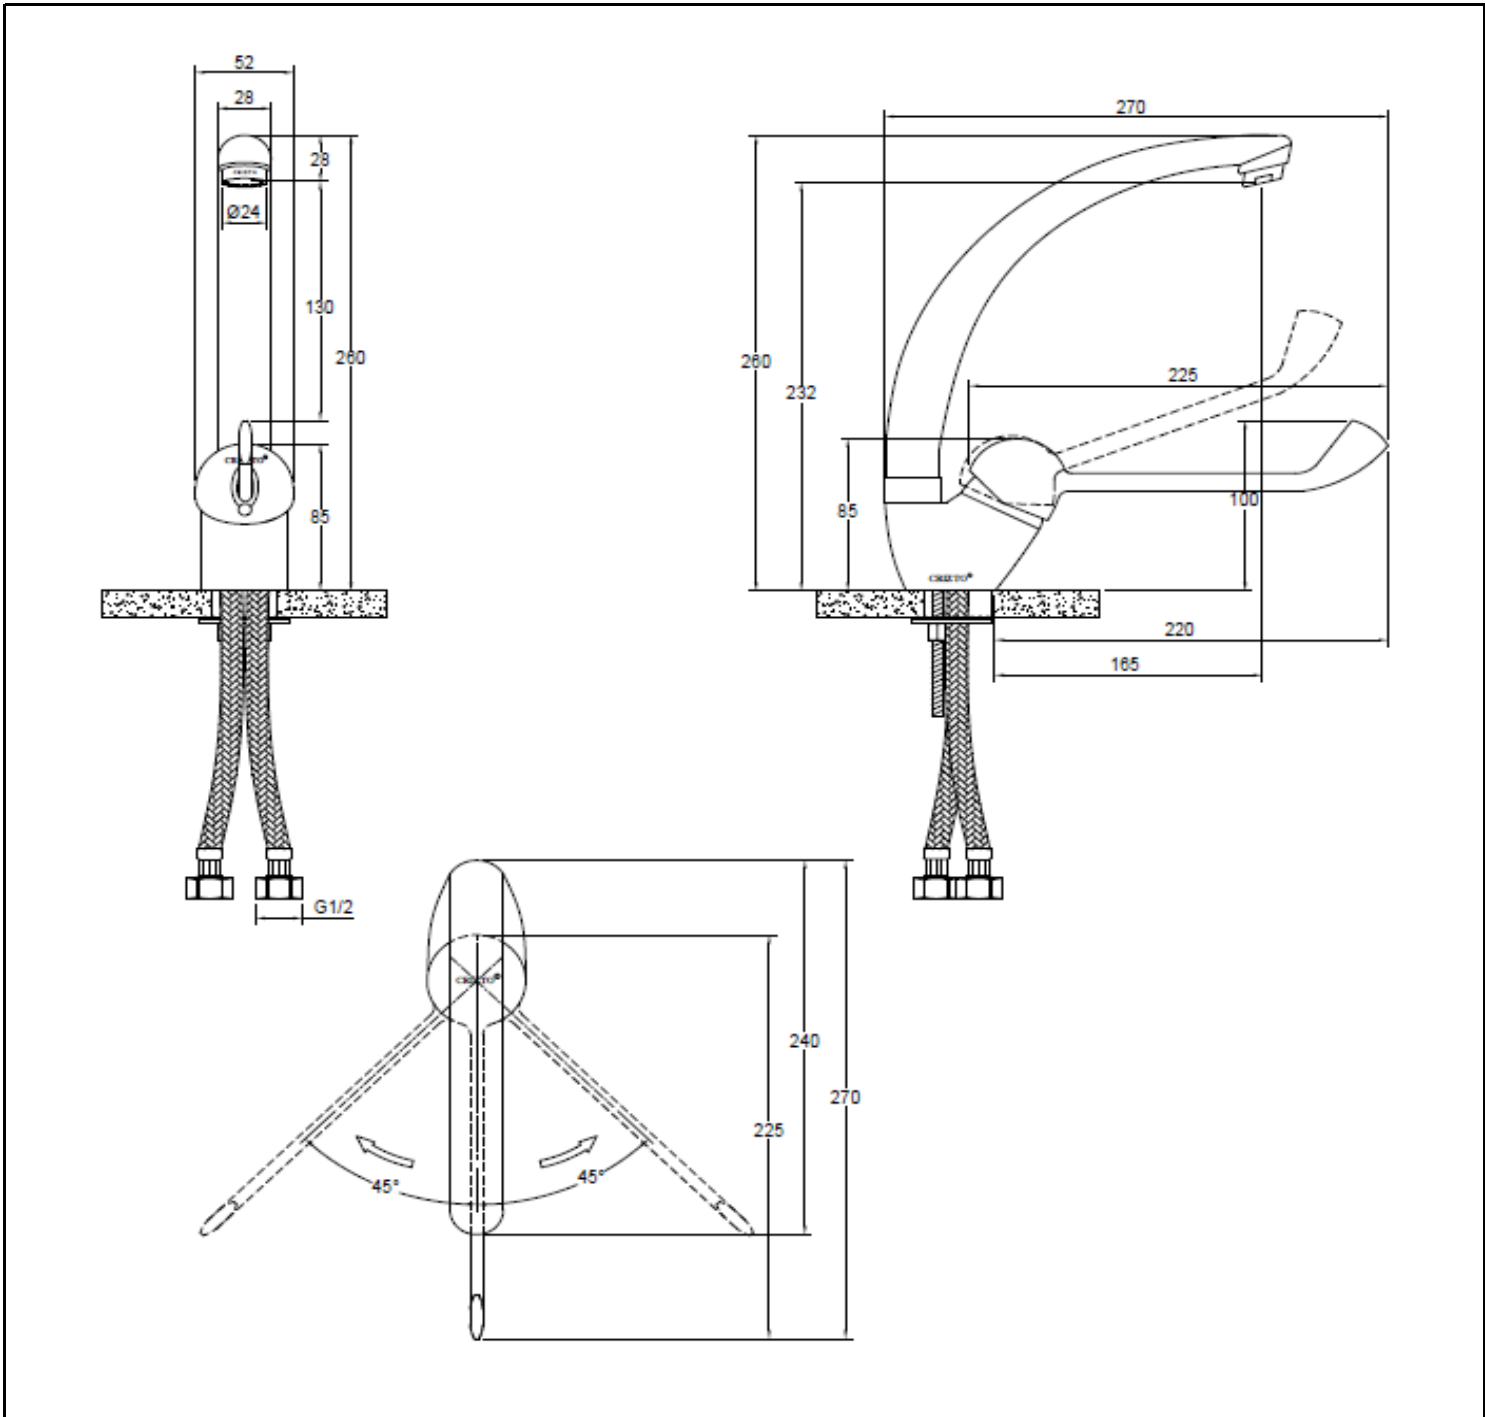

SANITARY WARE SPECIFICATIONS & TECHNICAL DRAWINGS

	MODEL NO. CTM-54102-C		SERIES PYROPE-M	
	DESCRIPTION CRIZTO PYROPE-M SINK MIXER WITH 'J' SWIVEL SPOUT			
	DIMENSION			
	SCALE 1:4		DATE 01-12-2016	