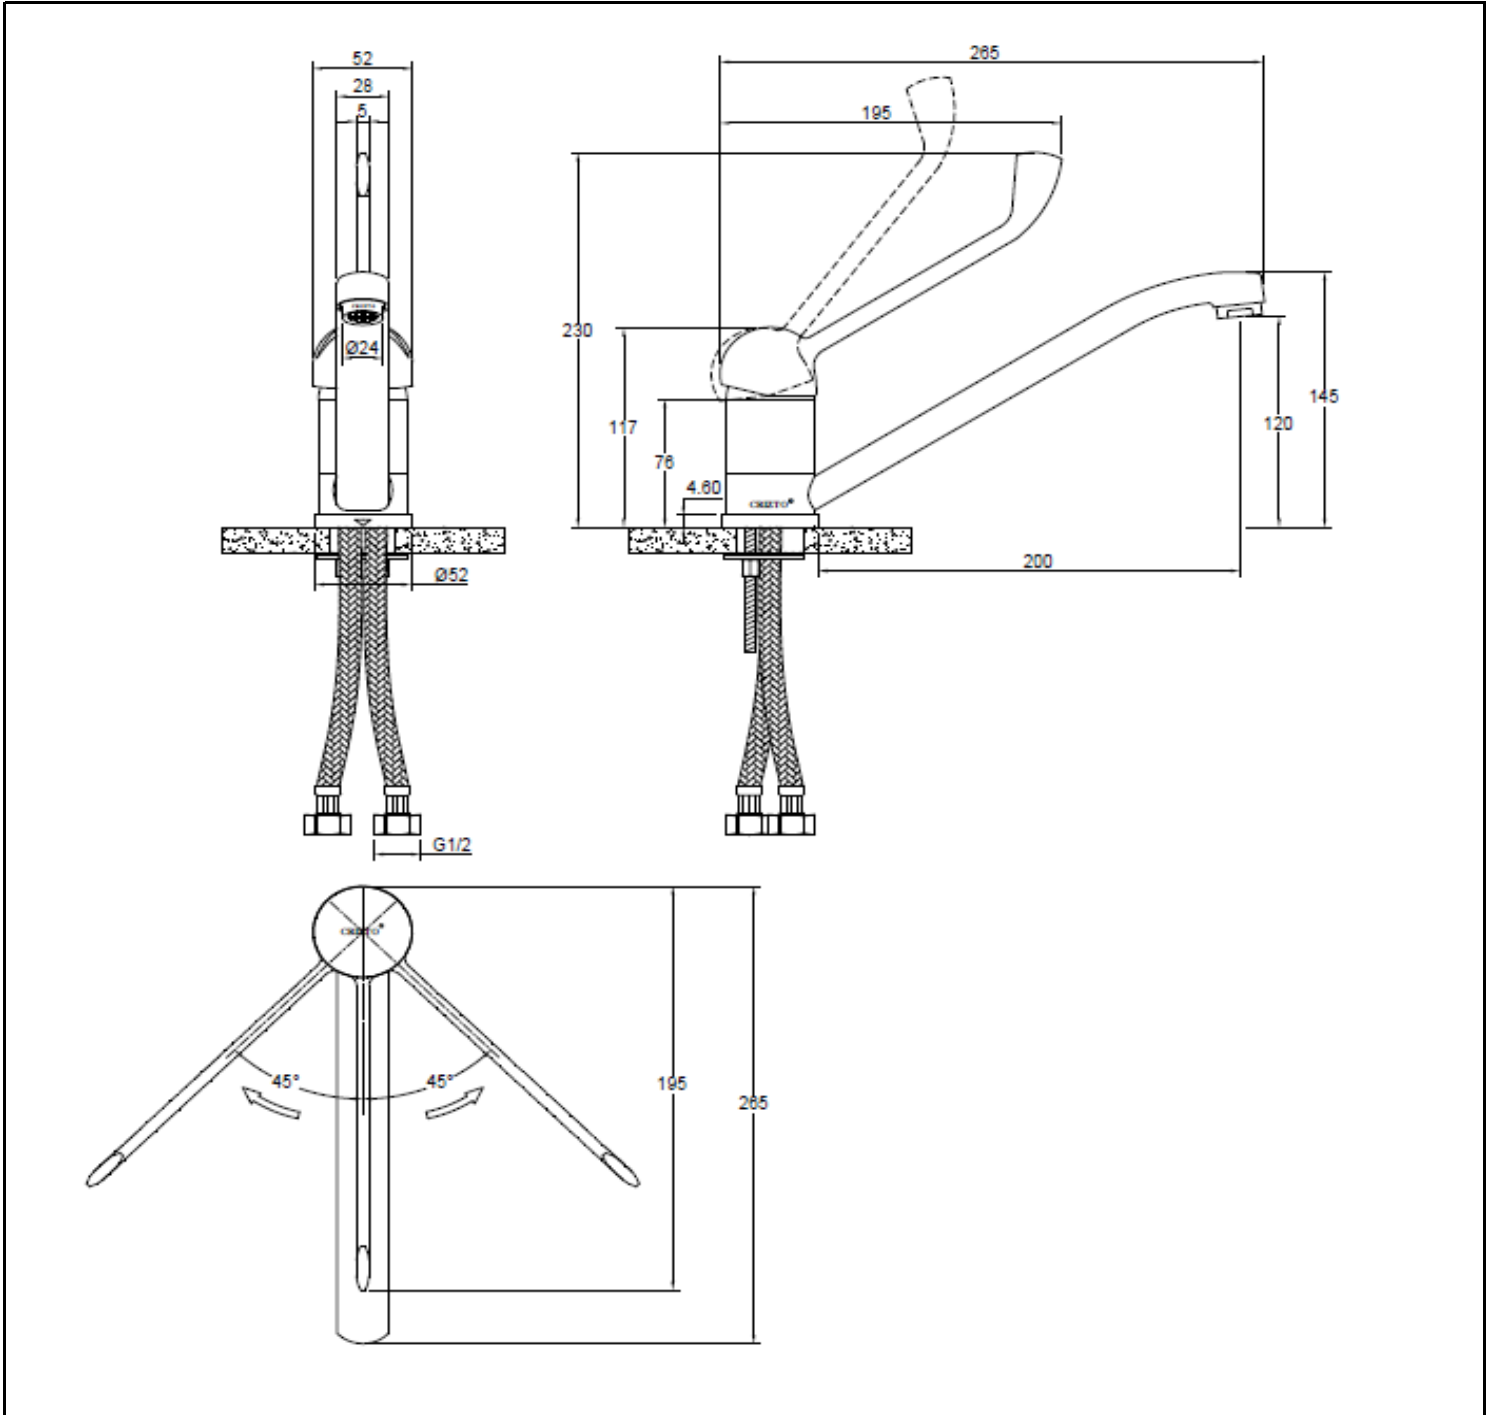

SANITARY WARE SPECIFICATIONS & TECHNICAL DRAWINGS

	MODEL NO.		SERIES	
	CTM-54105-C		PYROPE-M	
	DESCRIPTION			
	CRIZTO PYROPE-M SINK MIXER WITH 'LL' SWIVEL SPOUT			
DIMENSION				
SCALE		DATE		DRAWING NO.
1:4		01-12-2016		CTM-54105-C-01