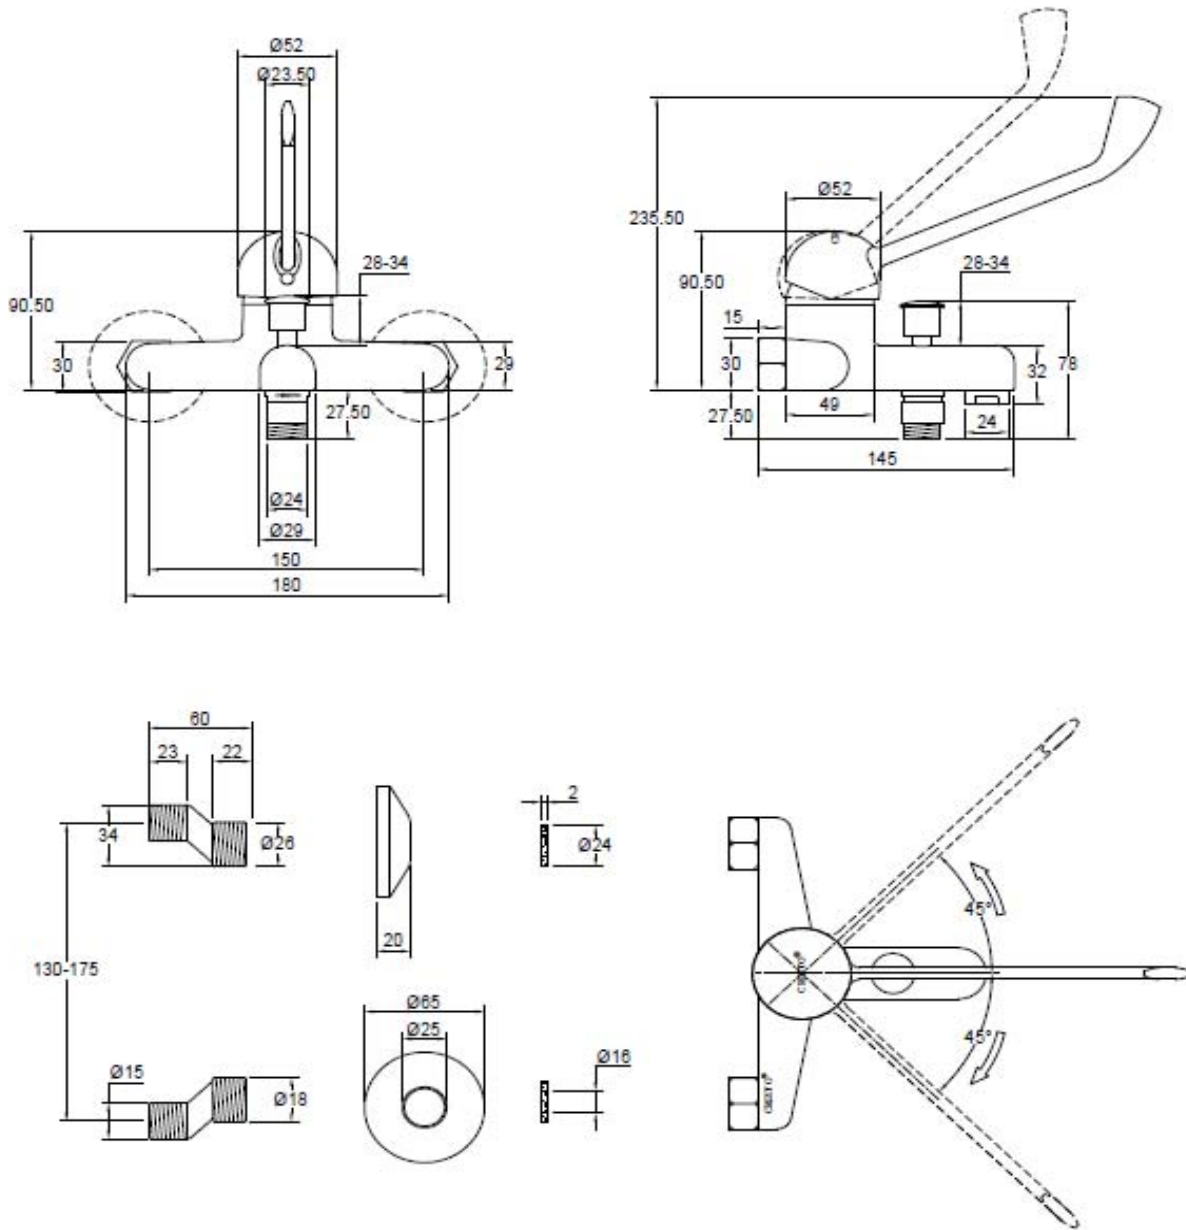

SANITARY WARE SPECIFICATIONS & TECHNICAL DRAWINGS

MODEL NO.	CTM-54108-C		SERIES	PYROPE-M	
DESCRIPTION	CRIZTO PYROPE-M BATH & SHOWER MIXER				
DIMENSION					
SCALE	1:4	DATE	01-12-2016	DRAWING NO.	CTM-54108-C-01