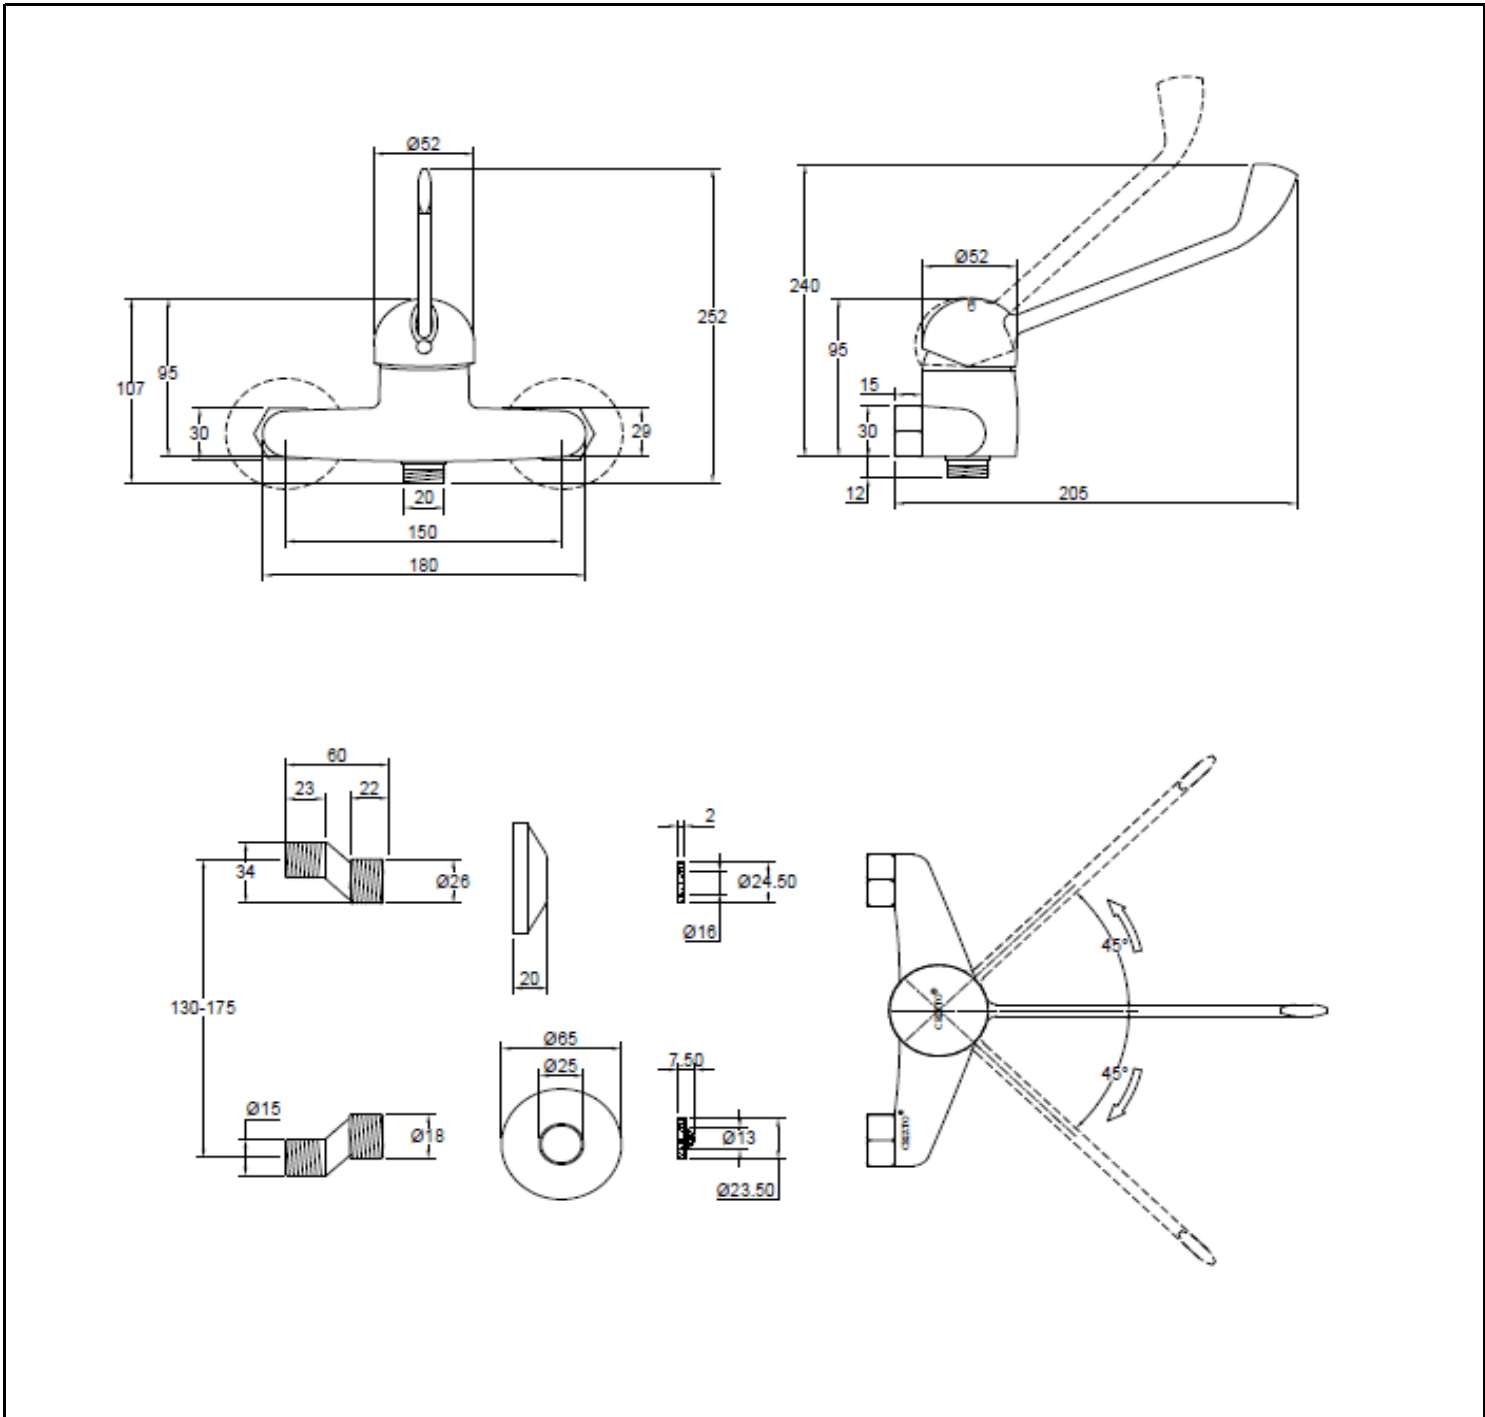

**SANITARY WARE SPECIFICATIONS & TECHNICAL DRAWINGS**

	MODEL NO.	CTM-54109-C	SERIES	PYROPE-M
	DESCRIPTION	CRIZTO PYROPE-M BATH MIXER		
	DIMENSION			
	SCALE	DATE	DRAWING NO.	
		01-12-2016	CTM-54109-C-01	