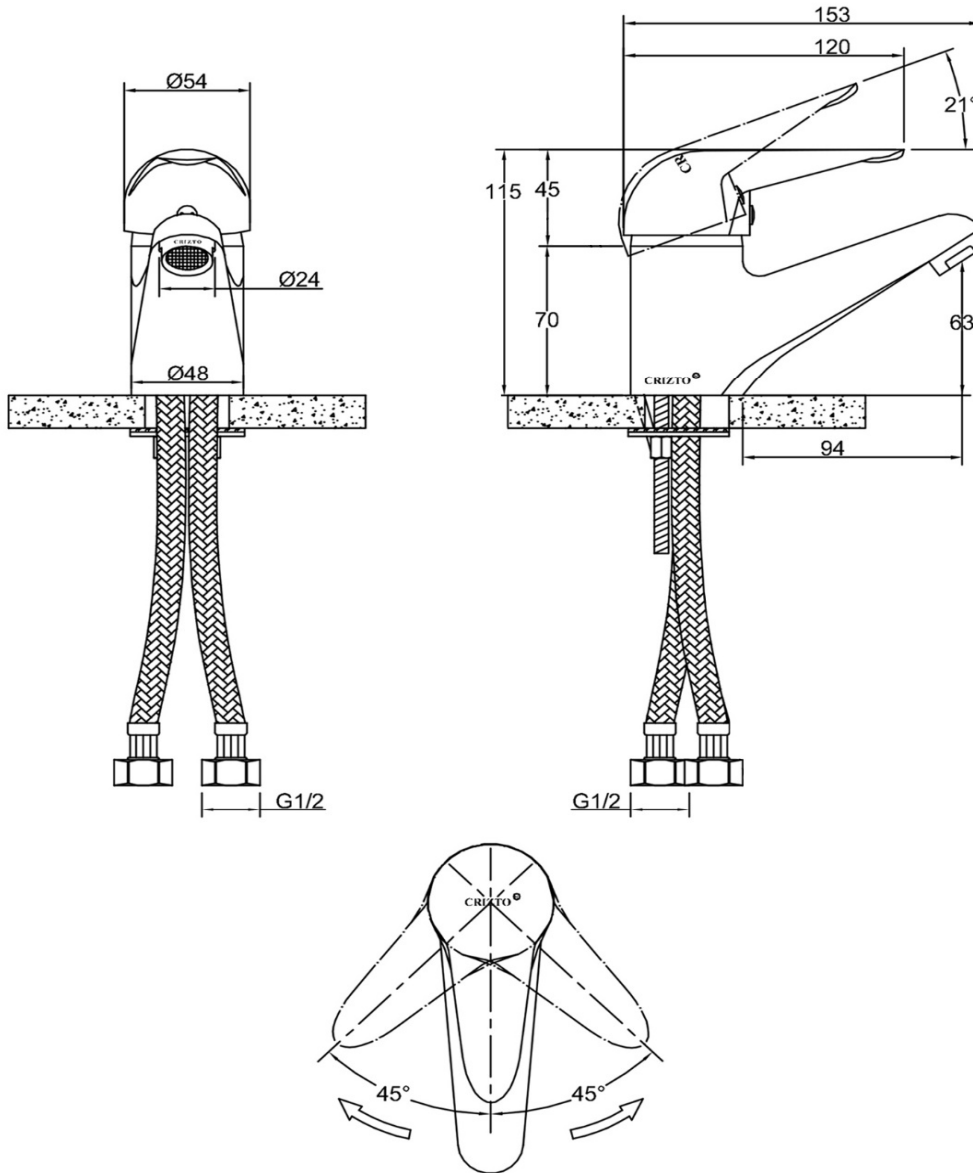

CRIZTO[®]
*a beautiful bathroom speaks well of its owner,
 make yours speak for you!*

SANITARY WARE SPECIFICATIONS & TECHNICAL DRAWINGS

| | | | |
|-----------|------------------------------|----------------|--|
| | MODEL NO. | SERIES | |
| | CTM-54301-C | PERIDOT-M | |
| | DESCRIPTION | | |
| | CRIZTO PERIDOT-M BASIN MIXER | | |
| DIMENSION | | | |
| SCALE | DATE | DRAWING NO. | |
| 1:3 | 01-12-2016 | CTM-54301-C-01 | |