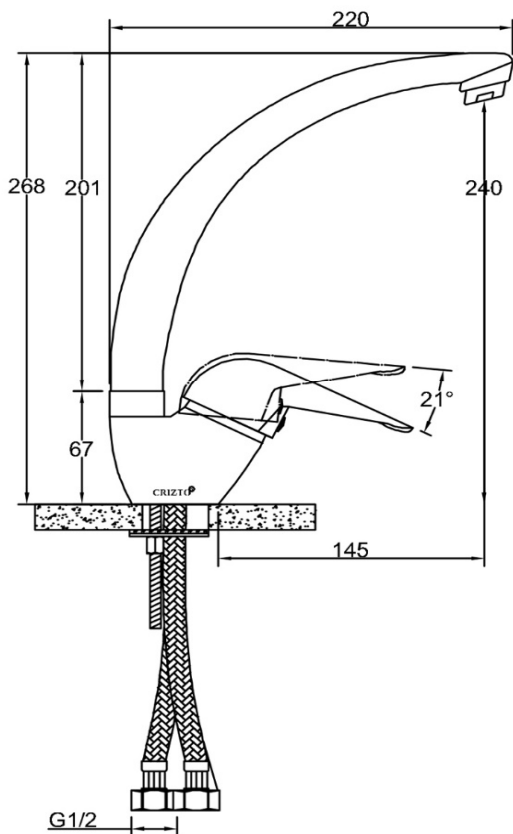

SANITARY WARE SPECIFICATIONS & TECHNICAL DRAWINGS

MODEL NO.	CTM-54302-C		SERIES	PERIDOT-M	
DESCRIPTION	CRIZTO PERIDOT-M SINK MIXER WITH 'J' SWIVEL SPOUT				
DIMENSION					
SCALE	1:4	DATE	01-12-2016	DRAWING NO.	CTM-54302-C-01