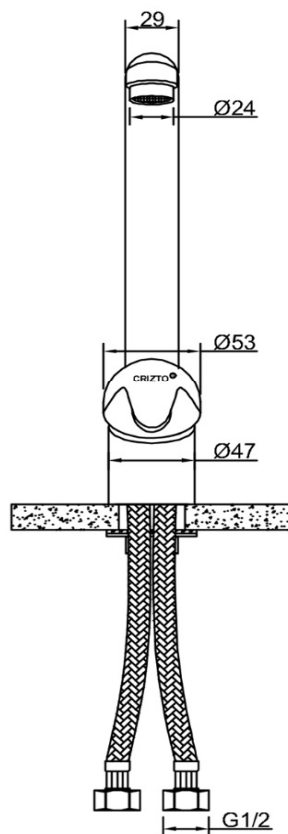

SANITARY WARE SPECIFICATIONS & TECHNICAL DRAWINGS

MODEL NO.	CTM-54302-C		SERIES	PERIDOT-M	
DESCRIPTION	CRIZTO PERIDOT-M SINK MIXER WITH 'J' SWIVEL SPOUT				
DIMENSION					
SCALE	1:4	DATE	01-12-2016	DRAWING NO.	CTM-54302-C-01