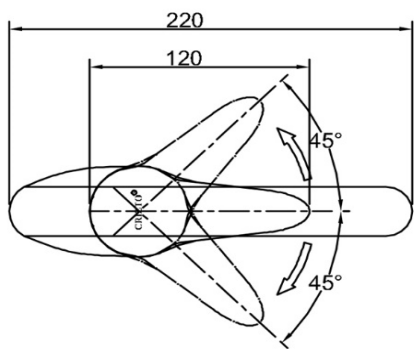

SANITARY WARE SPECIFICATIONS & TECHNICAL DRAWINGS

MODEL NO.	CTM-54302-C		SERIES	PERIDOT-M	
DESCRIPTION	CRIZTO PERIDOT-M SINK MIXER WITH 'J' SWIVEL SPOUT				
DIMENSION					
SCALE	1:4	DATE	01-12-2016	DRAWING NO.	CTM-54302-C-01