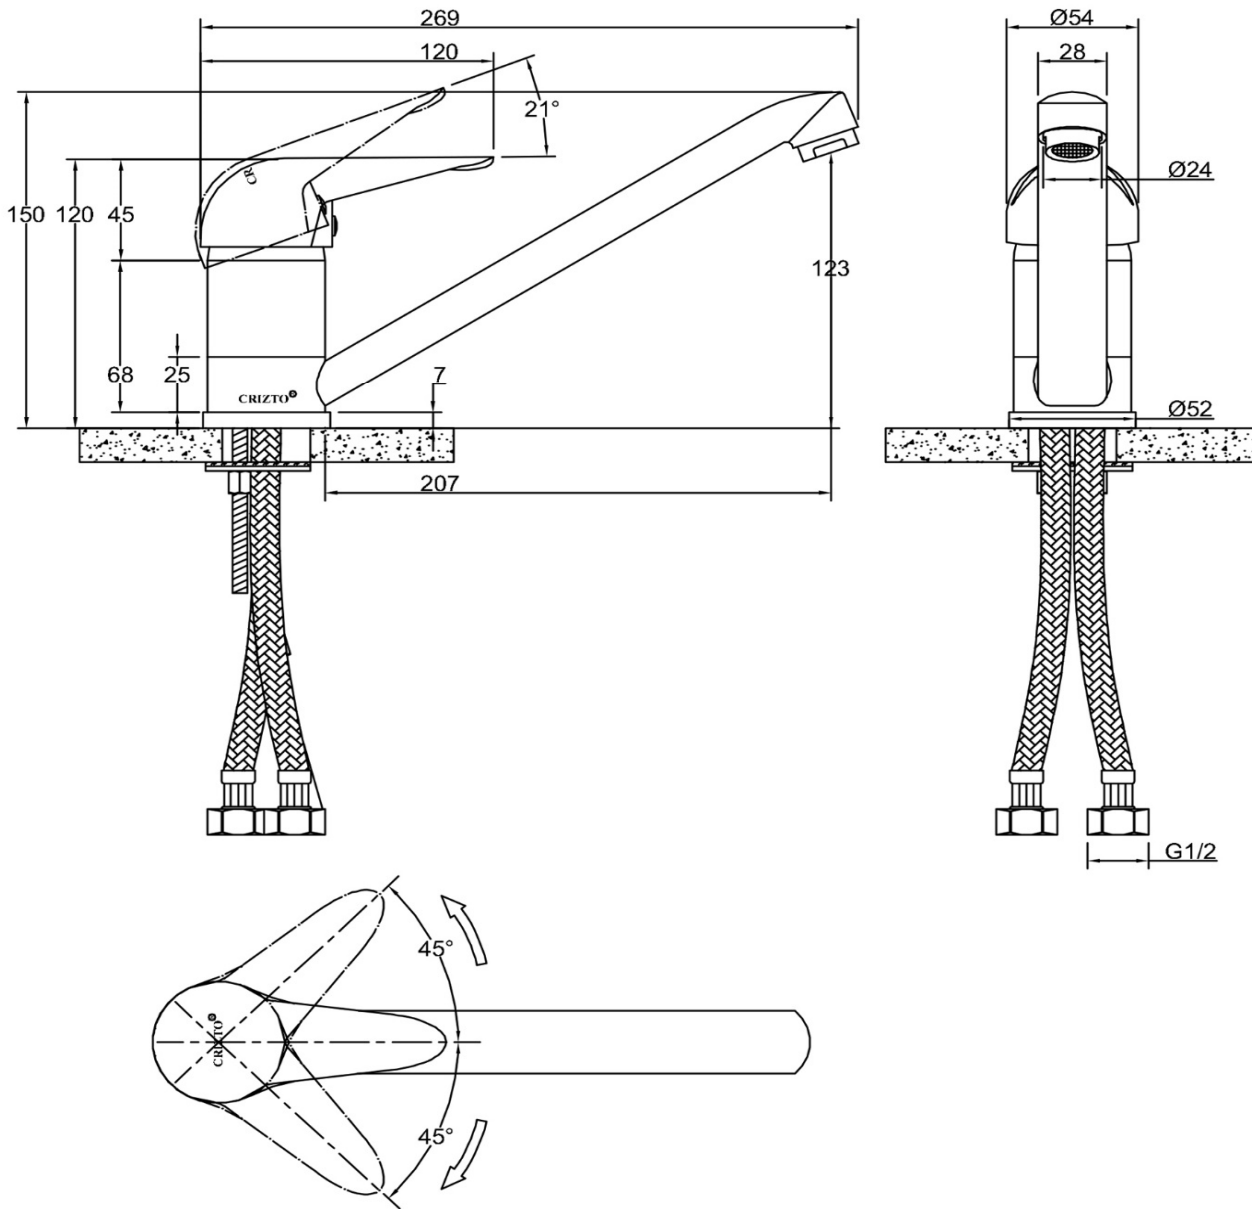

CRIZTO®

*a beautiful bathroom speaks well of its owner,
 make yours speak for you!™*

SANITARY WARE SPECIFICATIONS & TECHNICAL DRAWINGS

	MODEL NO.	SERIES	
	CTM-54305-C	PERIDOT-M	
	DESCRIPTION	CRIZTO PERIDOT-M SINK MIXER WITH 'LL' SWIVEL SPOUT	
	DIMENSION		
SCALE	DATE	DRAWING NO.	
1:3	01-12-2016	CTM-54305-C-01	