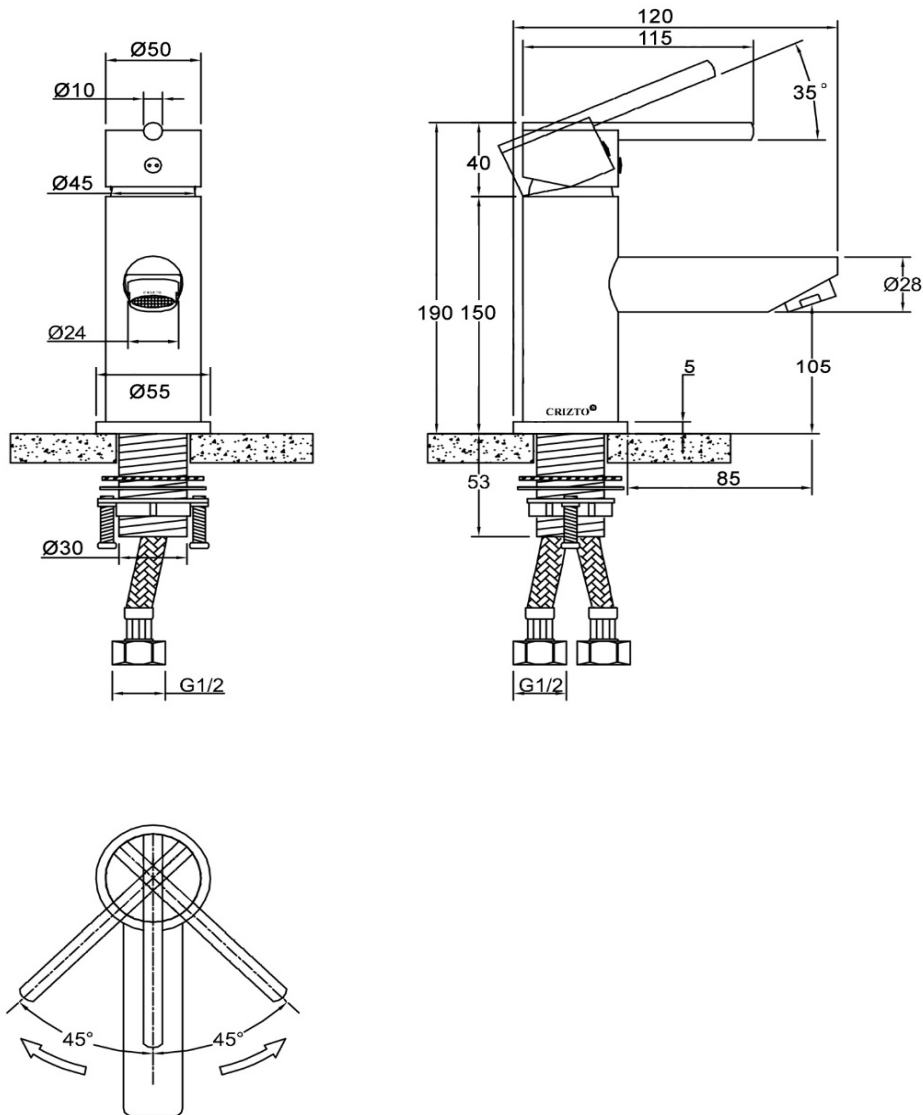

CRIZTO[®]

*a beautiful bathroom speaks well of its owner,
 make yours speak for you!*

SANITARY WARE SPECIFICATIONS & TECHNICAL DRAWINGS

MODEL NO.

CTM-63301-C

SERIES

PYRITE-M

DESCRIPTION

CRIZTO PYRITE-M BASIN MIXER

DIMENSION

SCALE

1:3

DATE

01-03-2021

DRAWING NO.

CTM-63301-C-01