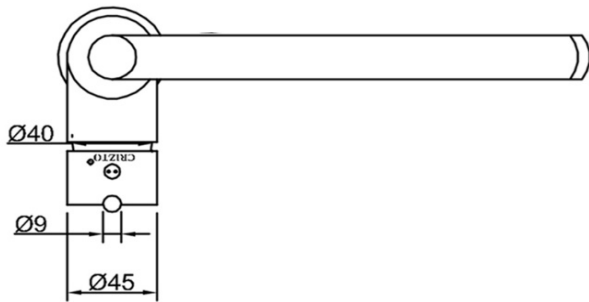

SANITARY WARE SPECIFICATIONS & TECHNICAL DRAWINGS

MODEL NO.	CTM-63303-C		SERIES	PYRITE-M	
DESCRIPTION	CRIZTO PYRITE-M SINK MIXER WITH 'L' SWOVEL SPOUT				
DIMENSION					
SCALE	1:4	DATE	01-12-2016	DRAWING NO.	CTM-63303L-C-01