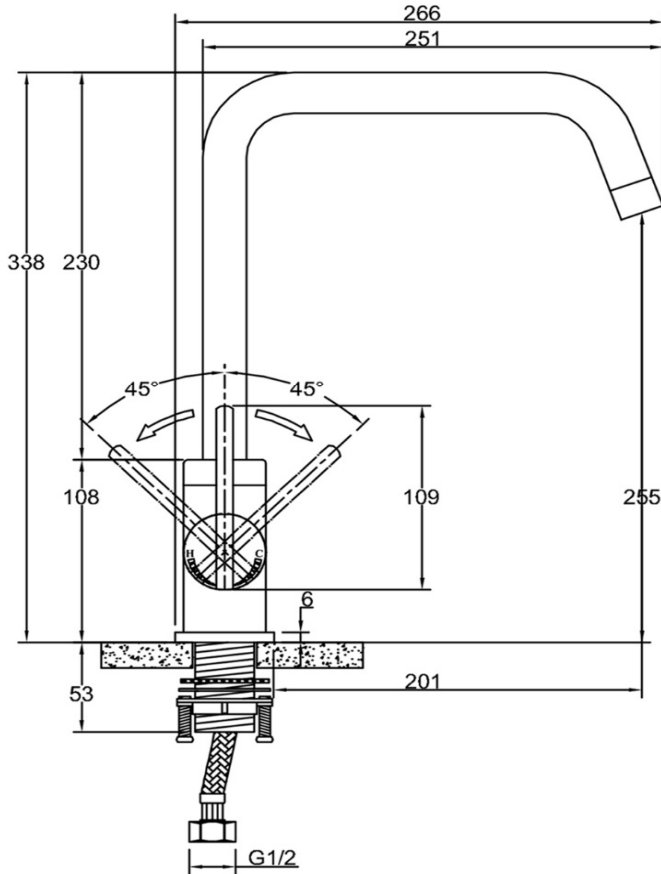

SANITARY WARE SPECIFICATIONS & TECHNICAL DRAWINGS

MODEL NO.	CTM-63303-C		SERIES	PYRITE-M	
DESCRIPTION	CRIZTO PYRITE-M SINK MIXER WITH 'L' SWOVEL SPOUT				
DIMENSION					
SCALE	1:4	DATE	01-12-2016	DRAWING NO.	CTM-63303L-C-01