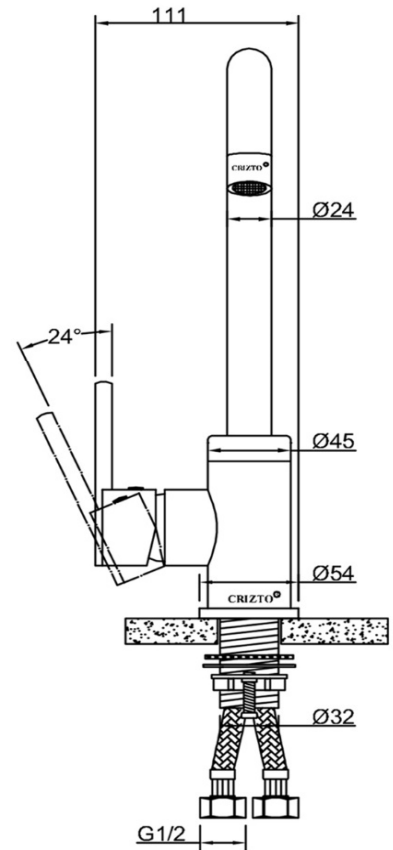

SANITARY WARE SPECIFICATIONS & TECHNICAL DRAWINGS

MODEL NO.	CTM-63303-C		SERIES	PYRITE-M	
DESCRIPTION	CRIZTO PYRITE-M SINK MIXER WITH 'L' SWOVEL SPOUT				
DIMENSION					
SCALE	1:4	DATE	01-12-2016	DRAWING NO.	CTM-63303L-C-01