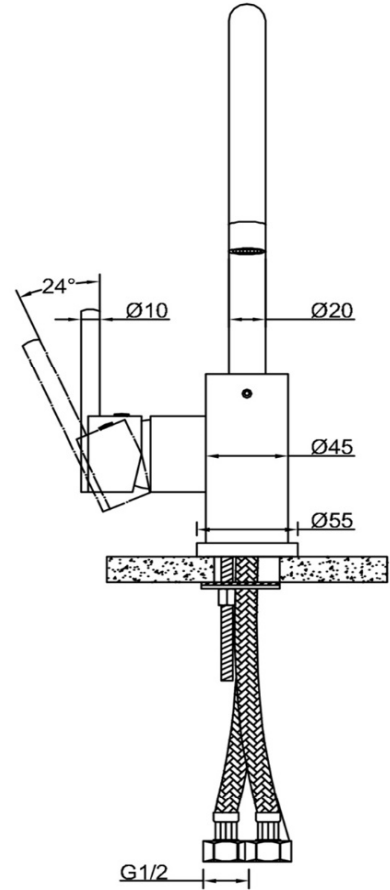

SANITARY WARE SPECIFICATIONS & TECHNICAL DRAWINGS

MODEL NO.	CTM-63304-C		SERIES	PYRITE-M	
DESCRIPTION	CRIZTO PYRITE-M SINK MIXER WITH 'U' SWOVEL SPOUT				
DIMENSION					
SCALE	1:4	DATE	01-12-2016	DRAWING NO.	CTM-63304-C-01