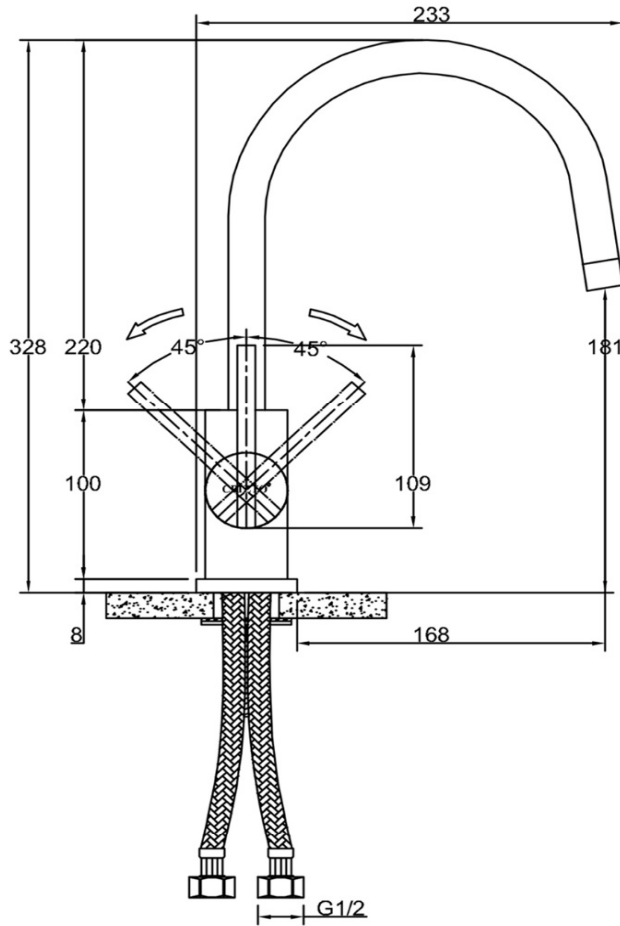

SANITARY WARE SPECIFICATIONS & TECHNICAL DRAWINGS

MODEL NO.	CTM-63304-C		SERIES	PYRITE-M	
DESCRIPTION	CRIZTO PYRITE-M SINK MIXER WITH 'U' SWOVEL SPOUT				
DIMENSION					
SCALE	1:4	DATE	01-12-2016	DRAWING NO.	CTM-63304-C-01