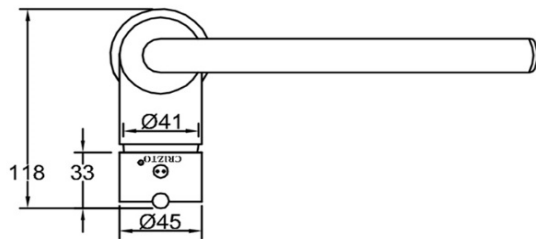

SANITARY WARE SPECIFICATIONS & TECHNICAL DRAWINGS

MODEL NO.	CTM-63304-C		SERIES	PYRITE-M	
DESCRIPTION	CRIZTO PYRITE-M SINK MIXER WITH 'U' SWOVEL SPOUT				
DIMENSION					
SCALE	1:4	DATE	01-12-2016	DRAWING NO.	CTM-63304-C-01