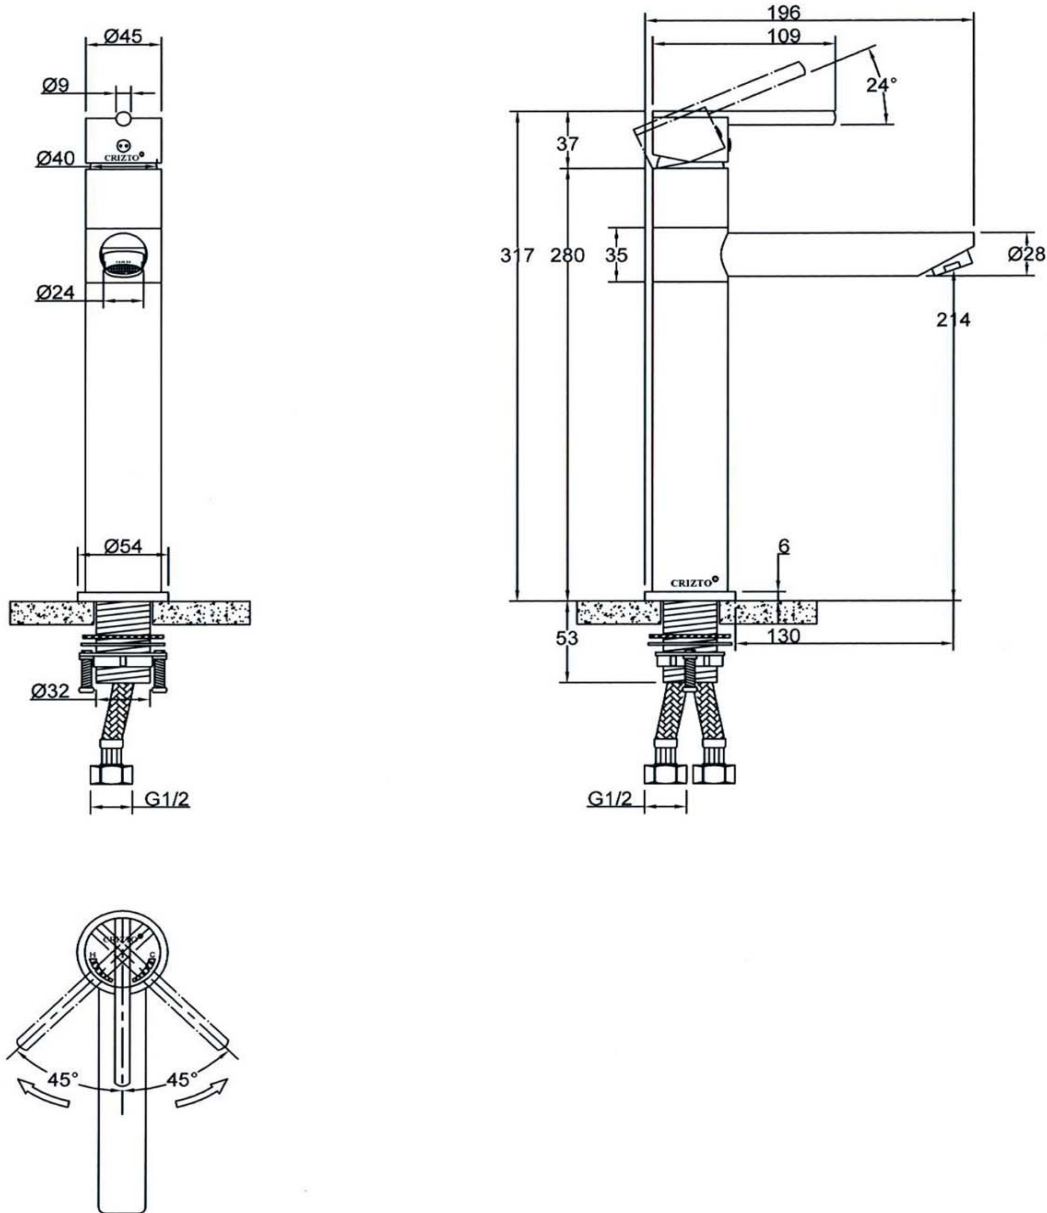

CRIZTO®

*a beautiful bathroom speaks well of its owner,
 make yours speak for you!™*

SANITARY WARE SPECIFICATIONS & TECHNICAL DRAWINGS

MODEL NO.	CTM-63305-C		SERIES	PYRITE-M	
DESCRIPTION	CRIZTO PYRITE-M SINK MIXER WITH 'LL' SWOVEL SPOUT				
DIMENSION					
SCALE	1:1	DATE	01-12-2016	DRAWING NO.	CTM-63305-C-01