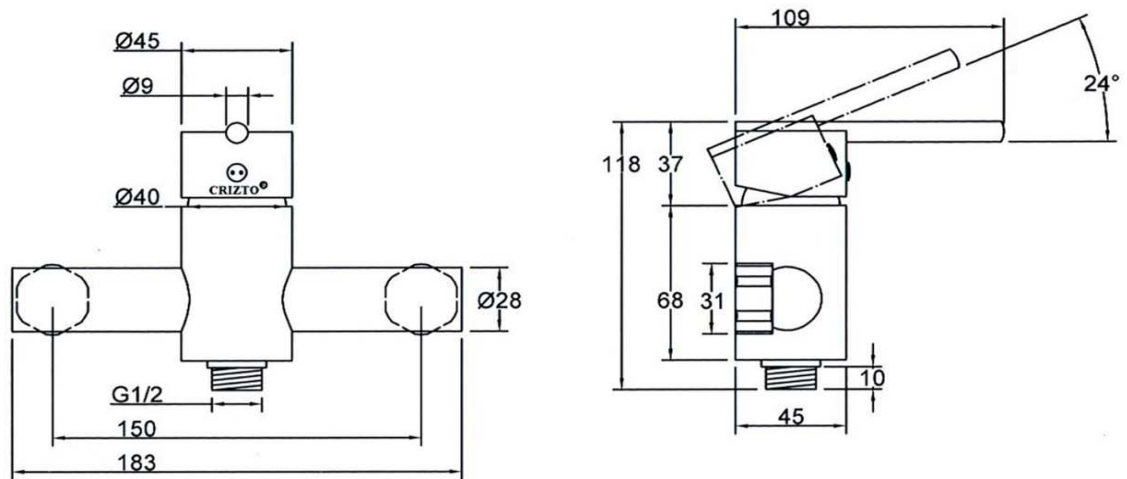

SANITARY WARE SPECIFICATIONS & TECHNICAL DRAWINGS

	MODEL NO.	SERIES	
	CTM-63309-C	PYRITE-M	
	DESCRIPTION		
	CRIZTO PYRITE-M SHOWER MIXER		
DIMENSION			
SCALE	DATE	DRAWING NO.	
1:3	01-12-2016	CTM-63309-C-01	