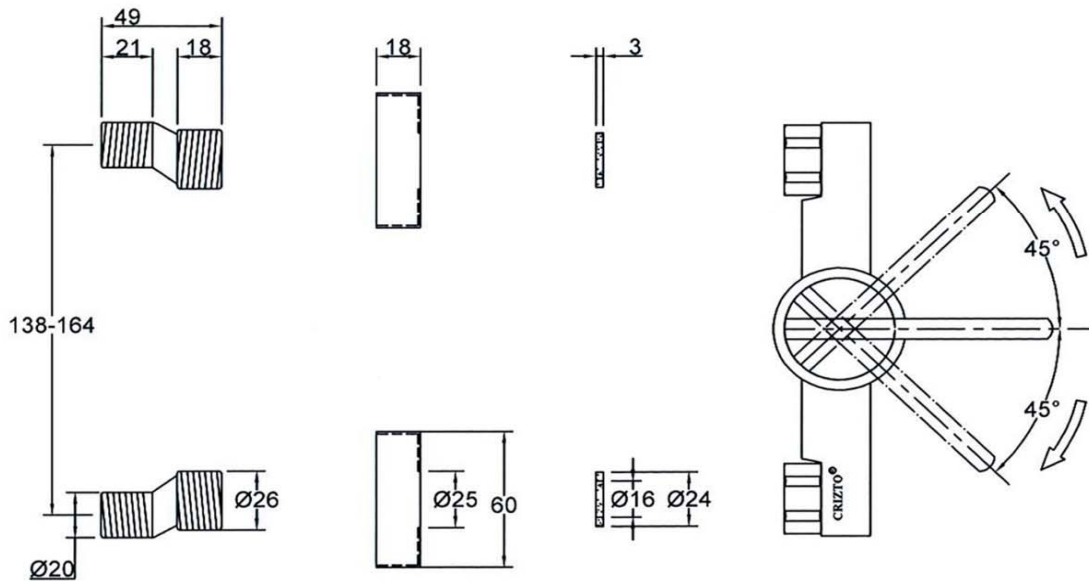

SANITARY WARE SPECIFICATIONS & TECHNICAL DRAWINGS

	MODEL NO.	SERIES	
	CTM-63309-C	PYRITE-M	
	DESCRIPTION		
	CRIZTO PYRITE-M SHOWER MIXER		
DIMENSION			
SCALE	DATE	DRAWING NO.	
1:3	01-12-2016	CTM-63309-C-01	