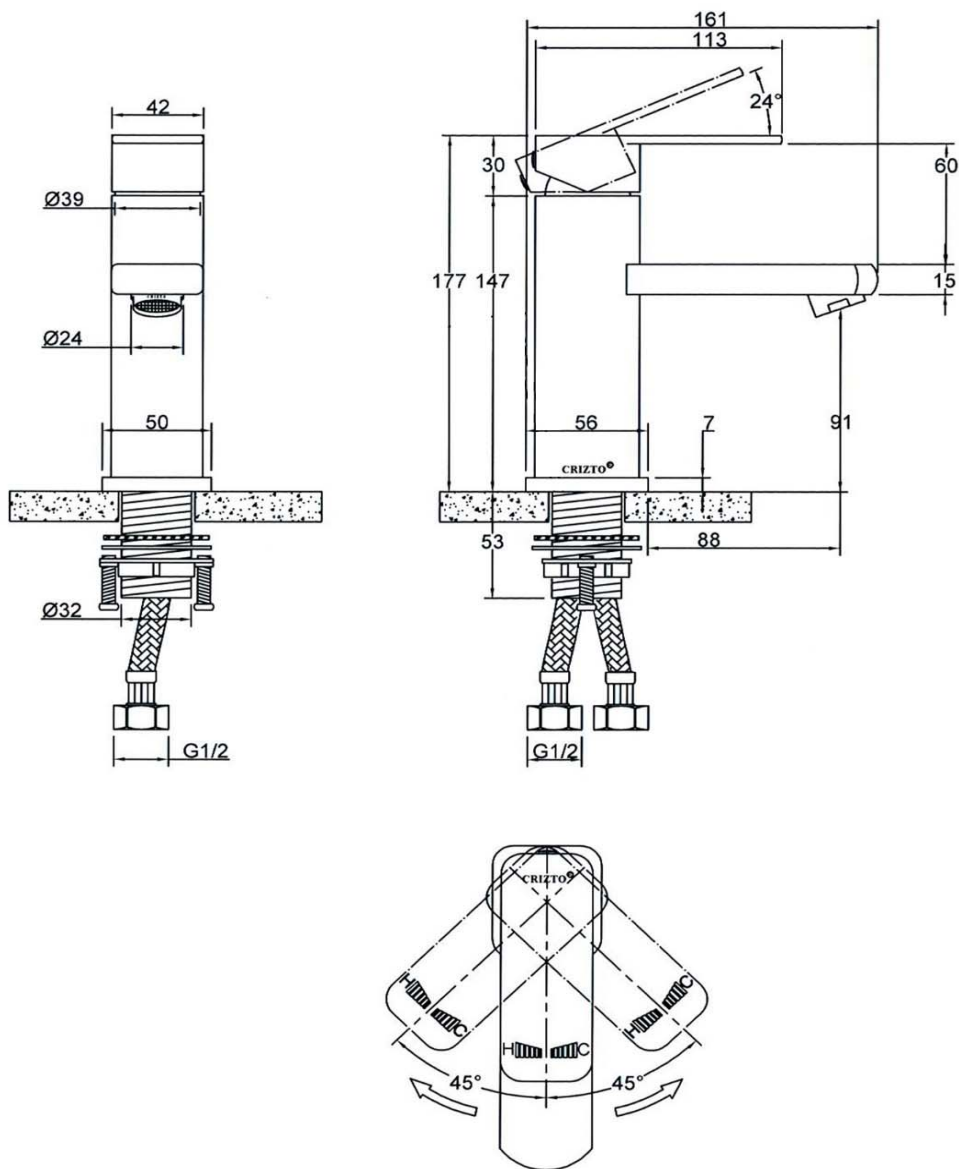

SANITARY WARE SPECIFICATIONS & TECHNICAL DRAWINGS

MODEL NO.	CTM-73301-C		SERIES	ISIS-M
DESCRIPTION	CRIZTO ISIS-M BASIN MIXER			
DIMENSION				
SCALE	1:3	DATE	01-12-2016	DRAWING NO.
				CTM-73301-C-01