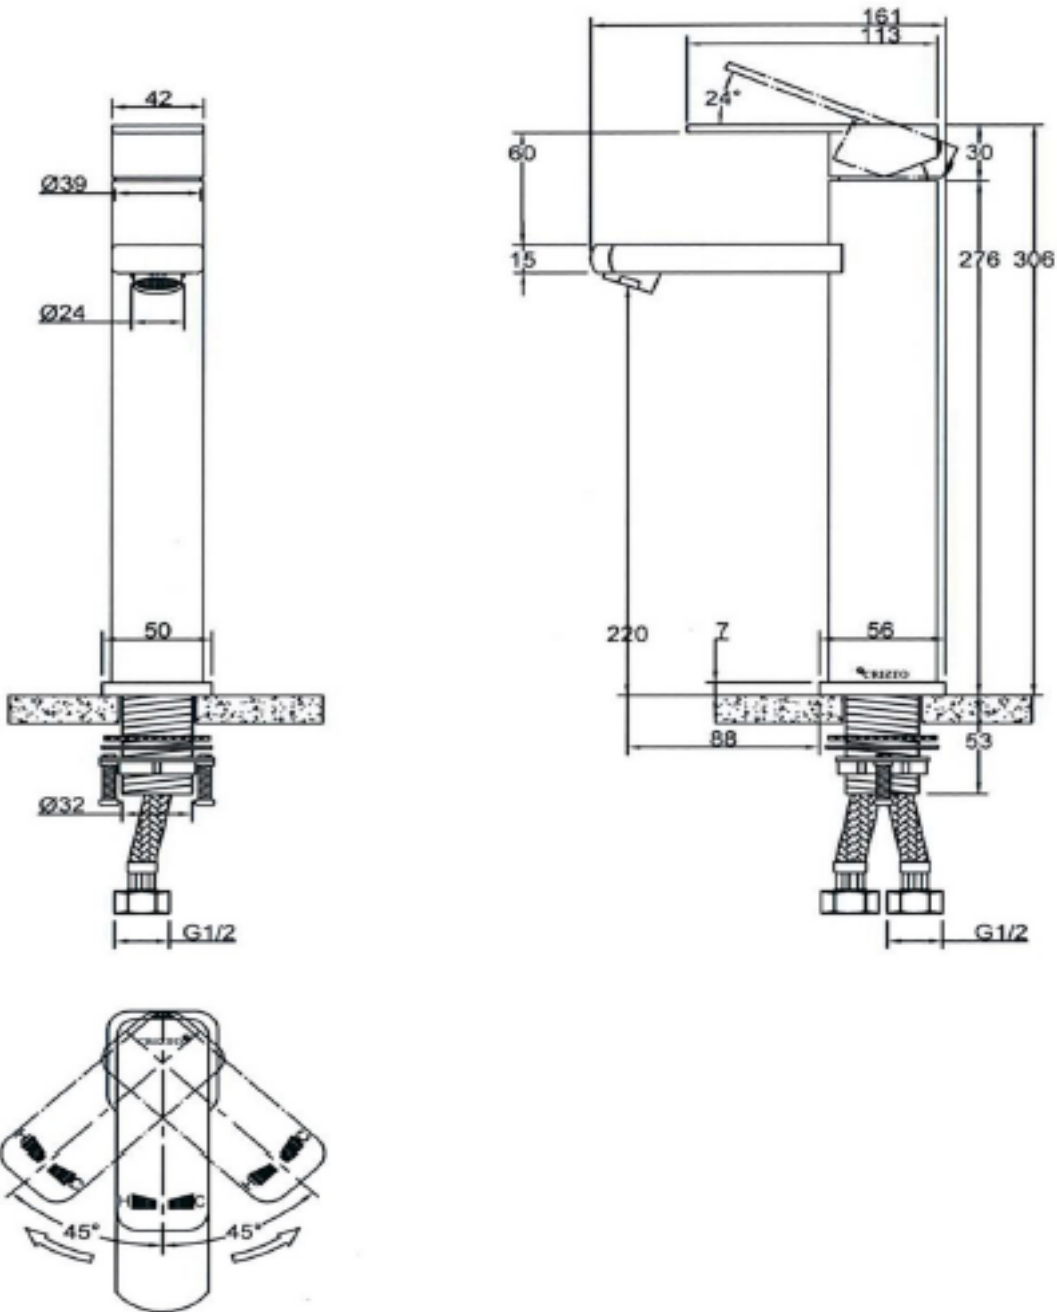

SANITARY WARE SPECIFICATIONS & TECHNICAL DRAWINGS

MODEL NO.	CTM-73301L-C		SERIES	ISIS-M	
DESCRIPTION	CRIZTO ISIS-M TOWER BASIN MIXER				
DIMENSION					
SCALE	1:4	DATE	01-12-2016	DRAWING NO.	CTM-73301L-C-01