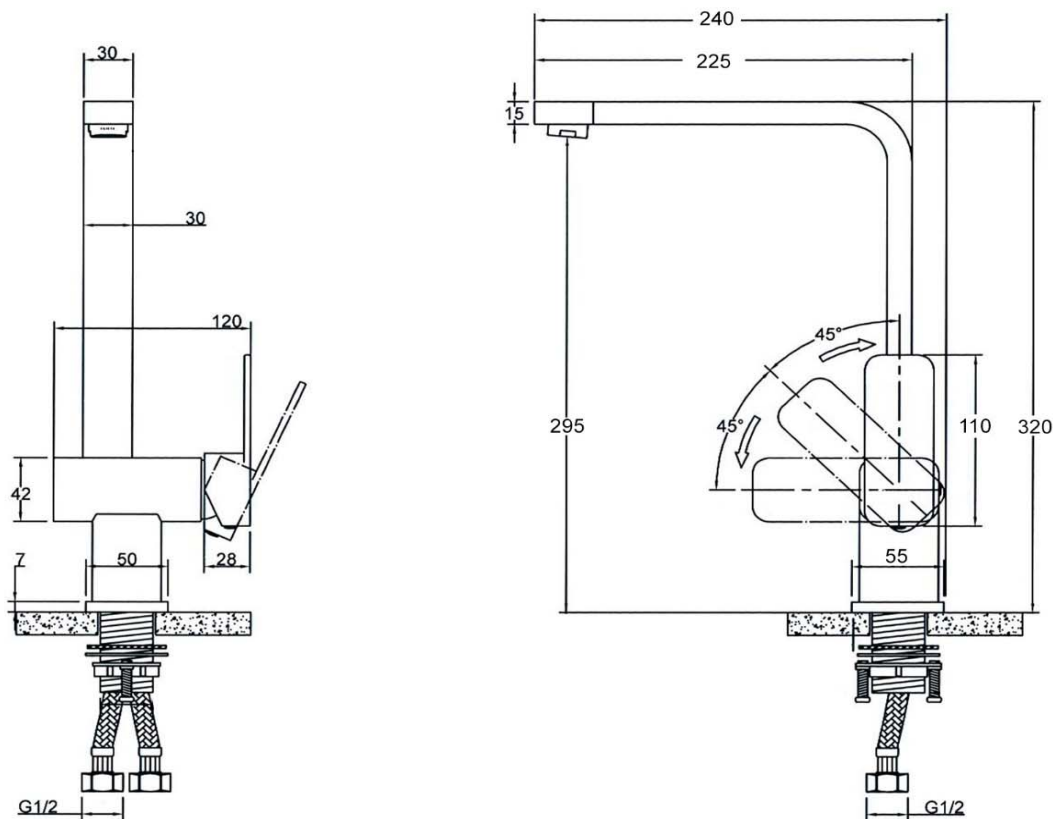

CRIZTO®

*a beautiful bathroom speaks well of its owner,
 make yours speak for you!™*

SANITARY WARE SPECIFICATIONS & TECHNICAL DRAWINGS

MODEL NO.	CTM-73303-C		SERIES	ISIS-M	
DESCRIPTION	CRIZTO ISIS-M SINK MIXER WITH 'L' SWOVEL SPOUT				
DIMENSION					
SCALE	1:4	DATE	01-10-2021	DRAWING NO.	CTM-73303-C-01