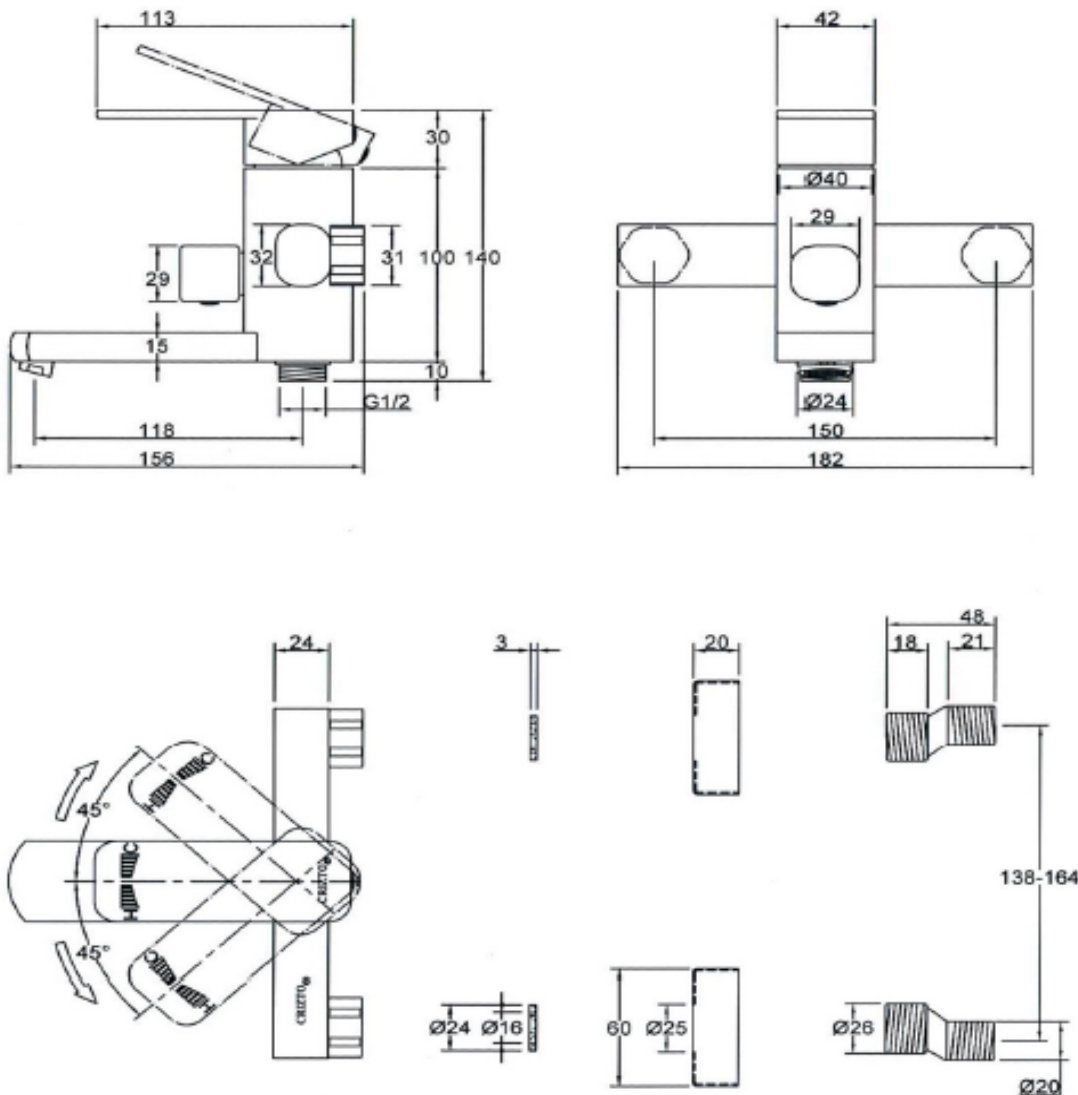

SANITARY WARE SPECIFICATIONS & TECHNICAL DRAWINGS

MODEL NO.	CTM-73308-C		SERIES	ISIS-M	
DESCRIPTION	CRIZTO ISIS-M BATH & SHOWER MIXER				
DIMENSION					
SCALE	1:3	DATE	01-12-2016	DRAWING NO.	CTM-73308-C-01