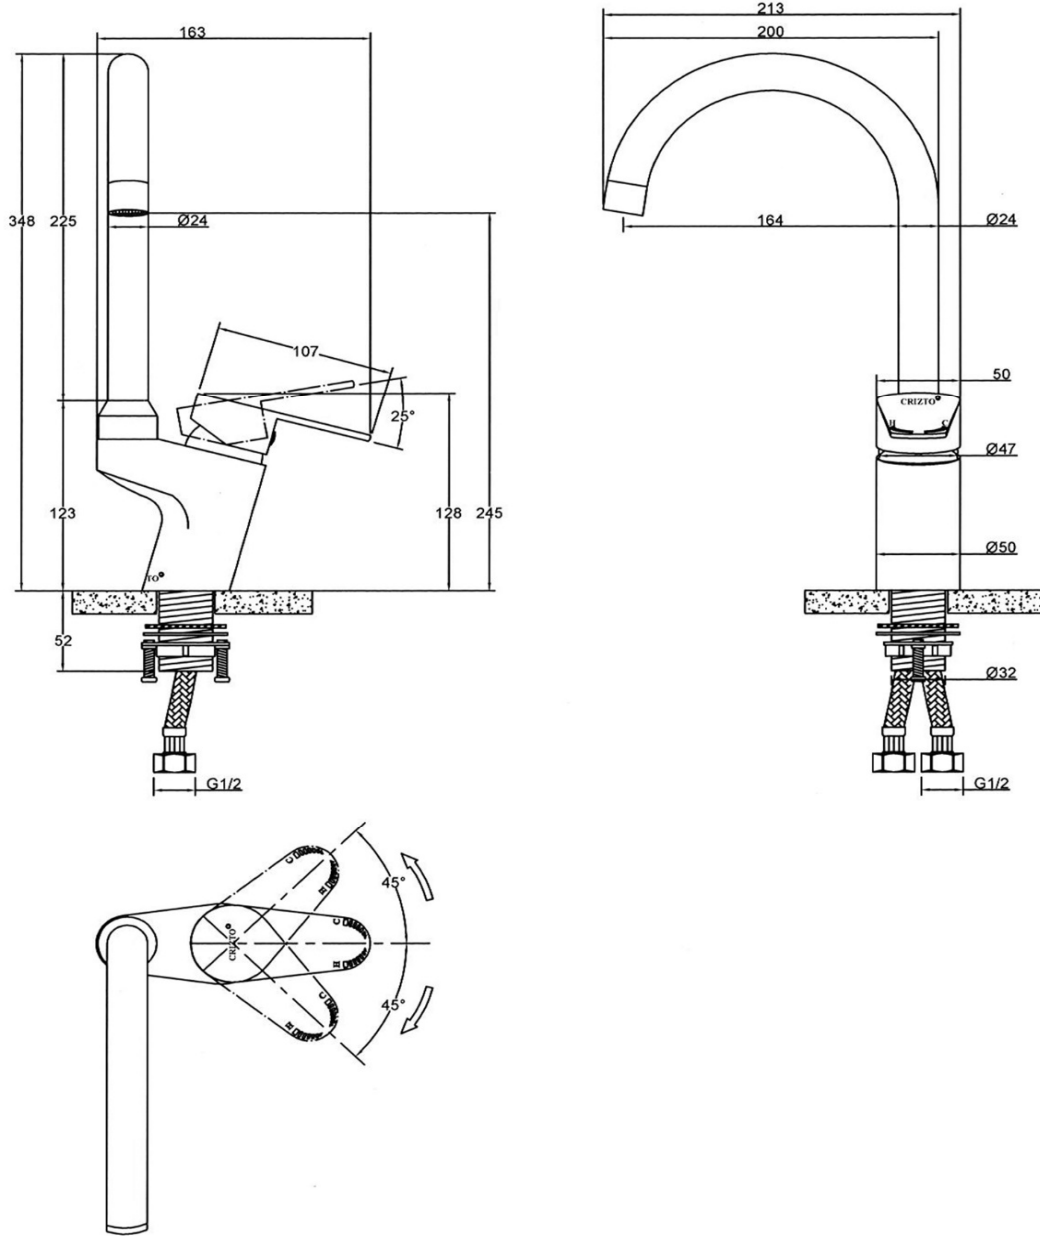

SANITARY WARE SPECIFICATIONS & TECHNICAL DRAWINGS

	MODEL NO.	SERIES	
	CTM-74504-C	JADE-M	
	DESCRIPTION		
	CRIZTO JADE-M SINK MIXER WITH 'U' SWIVEL SPOUT		
DIMENSION			
SCALE	DATE	DRAWING NO.	
1:4	01-12-2016	CTM-74504-C-01	