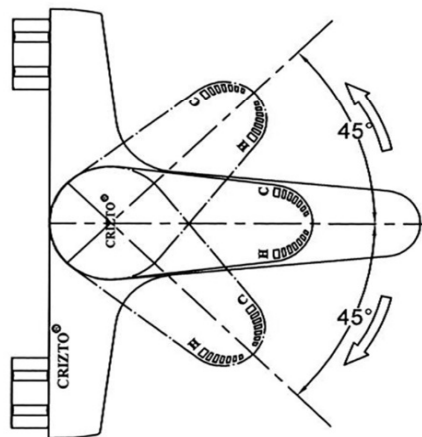

SANITARY WARE SPECIFICATIONS & TECHNICAL DRAWINGS

MODEL NO.	CTM-74508-C		SERIES	JADE-M	
DESCRIPTION	CRIZTO JADE-M BATH & SHOWER MIXER				
DIMENSION					
SCALE	1:3	DATE	01-12-2016	DRAWING NO.	CTM-74508-C-01