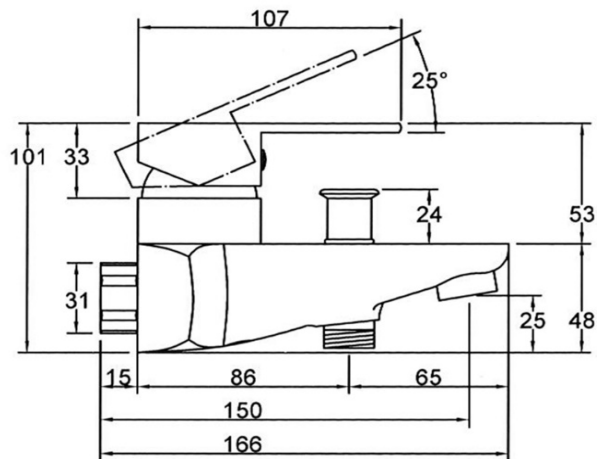

SANITARY WARE SPECIFICATIONS & TECHNICAL DRAWINGS

MODEL NO.	CTM-74508-C		SERIES	JADE-M	
DESCRIPTION	CRIZTO JADE-M BATH & SHOWER MIXER				
DIMENSION					
SCALE	1:3	DATE	01-12-2016	DRAWING NO.	CTM-74508-C-01