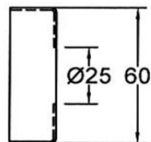

SANITARY WARE SPECIFICATIONS & TECHNICAL DRAWINGS

MODEL NO.	CTM-74508-C		SERIES	JADE-M	
DESCRIPTION	CRIZTO JADE-M BATH & SHOWER MIXER				
DIMENSION					
SCALE	1:3	DATE	01-12-2016	DRAWING NO.	CTM-74508-C-01