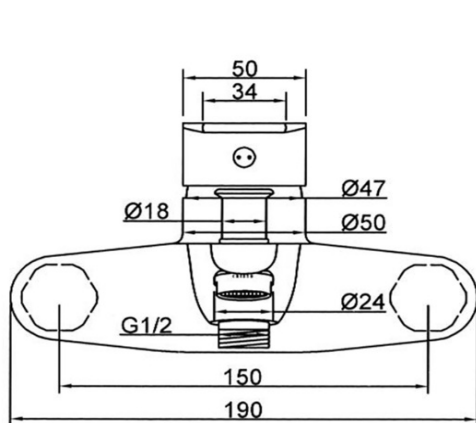

SANITARY WARE SPECIFICATIONS & TECHNICAL DRAWINGS

MODEL NO.	CTM-74508-C		SERIES	JADE-M	
DESCRIPTION	CRIZTO JADE-M BATH & SHOWER MIXER				
DIMENSION					
SCALE	1:3	DATE	01-12-2016	DRAWING NO.	CTM-74508-C-01