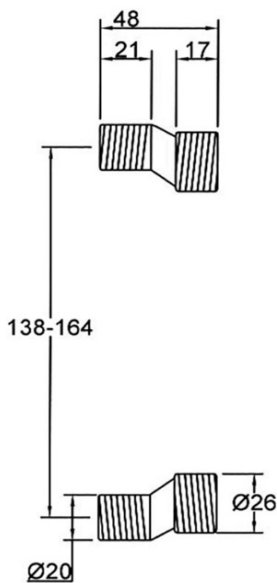

SANITARY WARE SPECIFICATIONS & TECHNICAL DRAWINGS

MODEL NO.	CTM-74508-C		SERIES	JADE-M	
DESCRIPTION	CRIZTO JADE-M BATH & SHOWER MIXER				
DIMENSION					
SCALE	1:3	DATE	01-12-2016	DRAWING NO.	CTM-74508-C-01