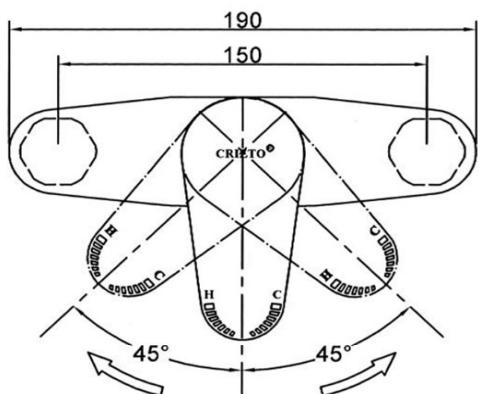

SANITARY WARE SPECIFICATIONS & TECHNICAL DRAWINGS

MODEL NO.	CTM-74509-C		SERIES	JADE-M
DESCRIPTION	CRIZTO JADE-M SHOWER MIXER			
DIMENSION				
SCALE	1:3	DATE	01-12-2016	DRAWING NO.
				CTM-74509-C-01