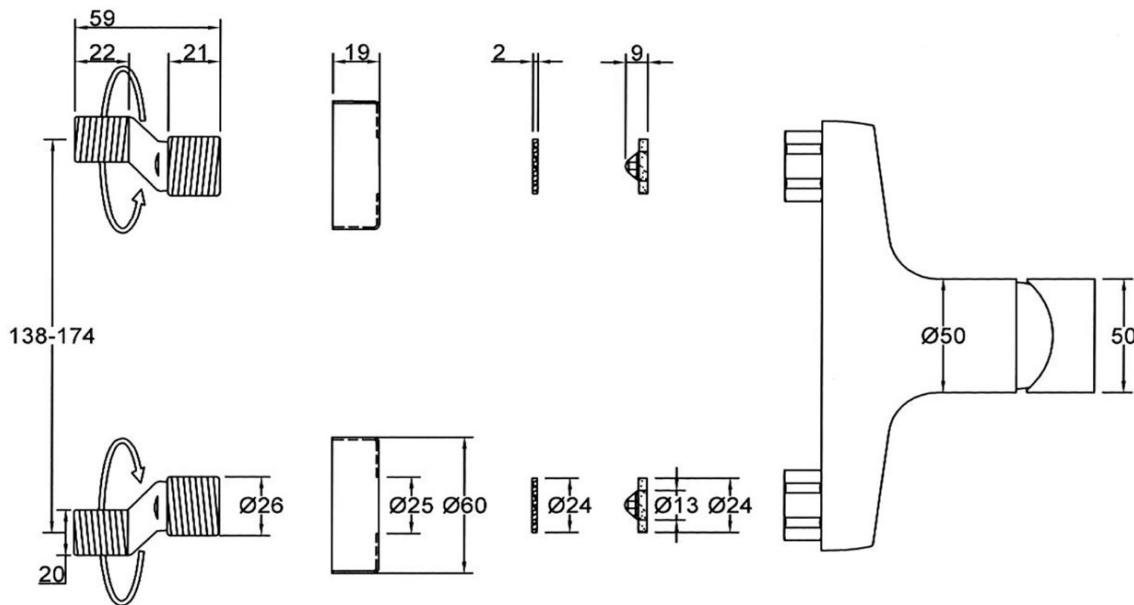

SANITARY WARE SPECIFICATIONS & TECHNICAL DRAWINGS

MODEL NO.	CTM-74509-C		SERIES	JADE-M
DESCRIPTION	CRIZTO JADE-M SHOWER MIXER			
DIMENSION				
SCALE	1:3	DATE	01-12-2016	DRAWING NO.
				CTM-74509-C-01