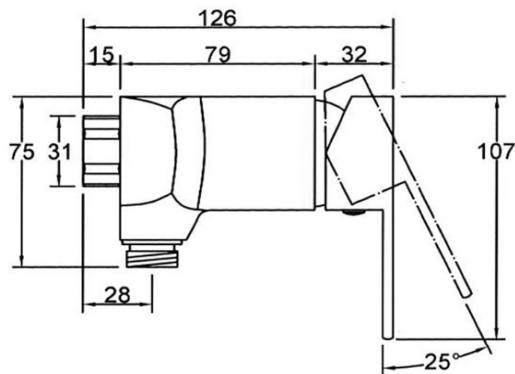

SANITARY WARE SPECIFICATIONS & TECHNICAL DRAWINGS

MODEL NO.	CTM-74509-C		SERIES	JADE-M
DESCRIPTION	CRIZTO JADE-M SHOWER MIXER			
DIMENSION				
SCALE	1:3	DATE	01-12-2016	DRAWING NO.
				CTM-74509-C-01