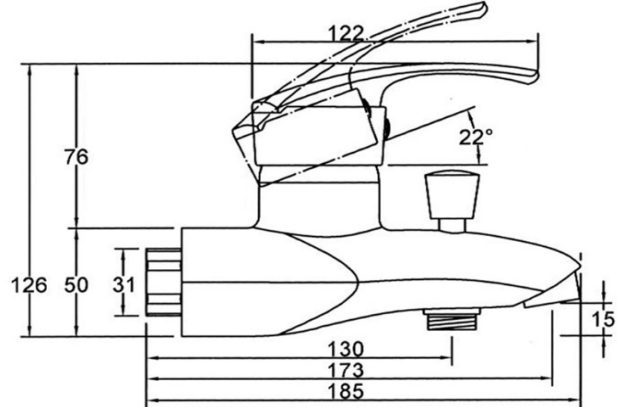

SANITARY WARE SPECIFICATIONS & TECHNICAL DRAWINGS

	MODEL NO.		SERIES	
	CTM-80008-C		ACHROITE-M	
	DESCRIPTION			
	CRIZTO ACHROITE-M BATH & SHOWER MIXER			
DIMENSION				
SCALE		DATE		DRAWING NO.
1:3		01-12-2016		CTM-80008-C-01