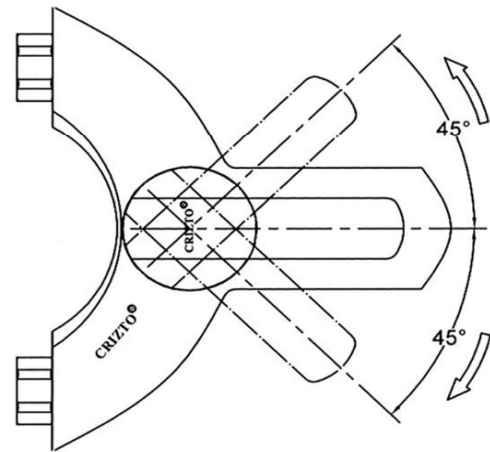

SANITARY WARE SPECIFICATIONS & TECHNICAL DRAWINGS

	MODEL NO.		SERIES	
	CTM-80008-C		ACHROITE-M	
	DESCRIPTION			
	CRIZTO ACHROITE-M BATH & SHOWER MIXER			
DIMENSION				
SCALE		DATE		DRAWING NO.
1:3		01-12-2016		CTM-80008-C-01