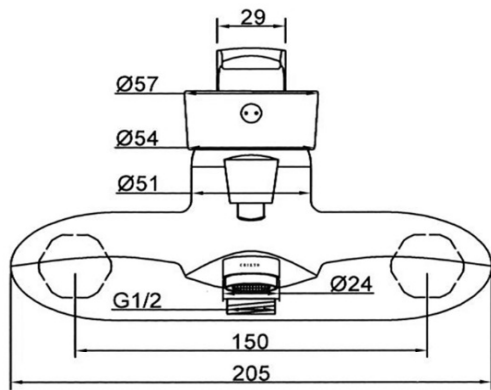

SANITARY WARE SPECIFICATIONS & TECHNICAL DRAWINGS

	MODEL NO.		SERIES	
	CTM-80008-C		ACHROITE-M	
	DESCRIPTION			
	CRIZTO ACHROITE-M BATH & SHOWER MIXER			
DIMENSION				
SCALE		DATE		DRAWING NO.
1:3		01-12-2016		CTM-80008-C-01