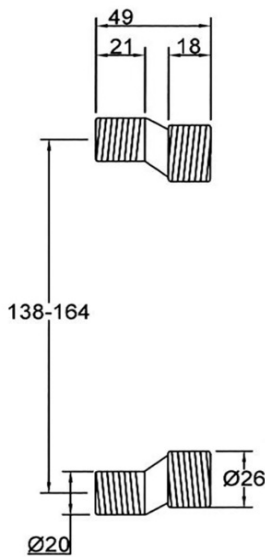

SANITARY WARE SPECIFICATIONS & TECHNICAL DRAWINGS

	MODEL NO.		SERIES	
	CTM-80008-C		ACHROITE-M	
	DESCRIPTION			
	CRIZTO ACHROITE-M BATH & SHOWER MIXER			
DIMENSION				
SCALE		DATE		DRAWING NO.
1:3		01-12-2016		CTM-80008-C-01