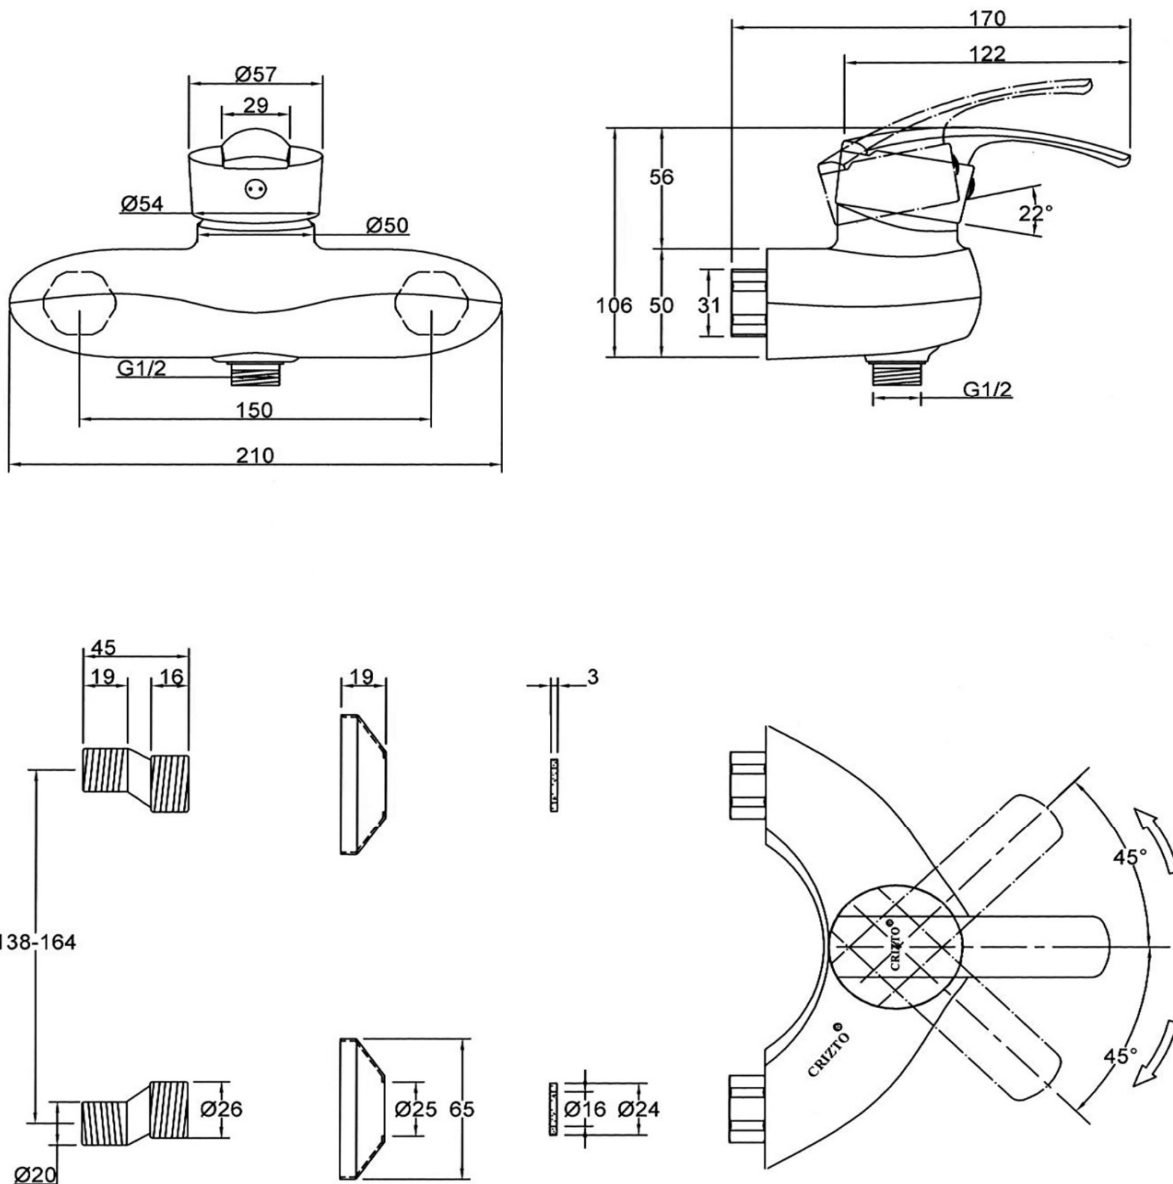

SANITARY WARE SPECIFICATIONS & TECHNICAL DRAWINGS

	MODEL NO.		SERIES	
	CTM-80009-C		ACHROITE-M	
	DESCRIPTION			
	CRIZTO ACHROITE-M SHOWER MIXER			
DIMENSION				
SCALE		DATE		DRAWING NO.
1:3		01-12-2016		CTM-80009-C-01