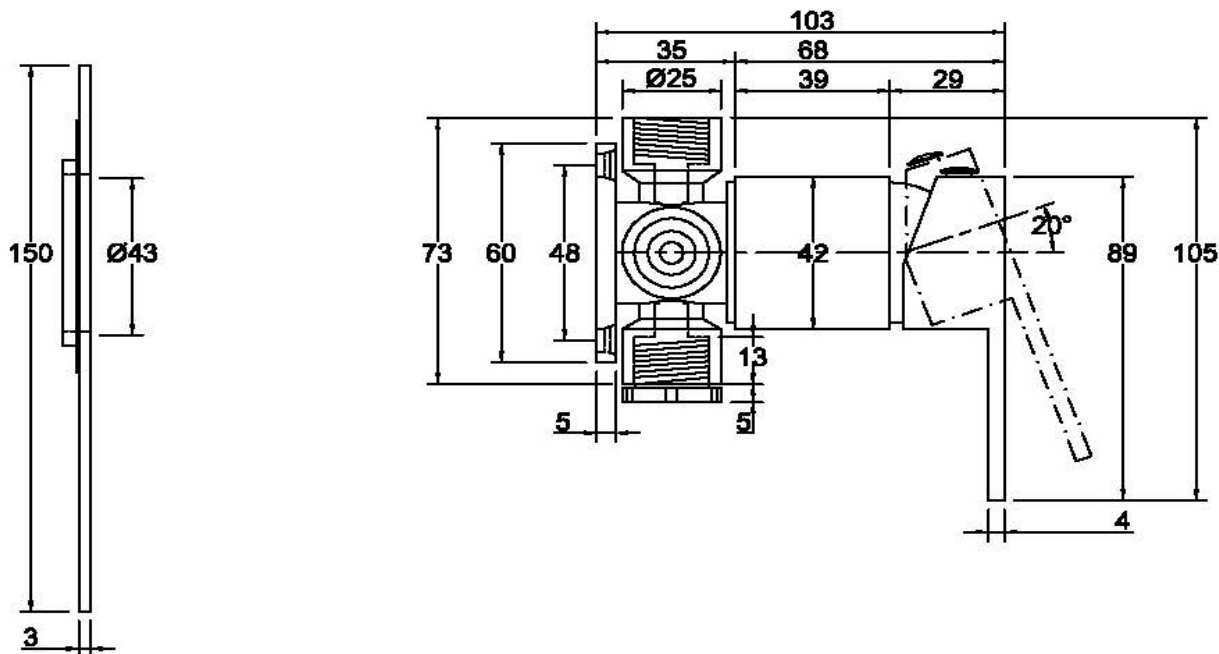

**SANITARY WARE SPECIFICATIONS & TECHNICAL DRAWINGS**

MODEL NO. <b>CTM-93509-C</b>		SERIES <b>GARNET-M35</b>
DESCRIPTION CRIZTO GARNET-M35 CONCEAL SHOWER MIXER		
DIMENSION L150MM X W120MM X H3MM		
SCALE 1:2	DATE 01-12-2016	DRAWING NO. CTM-93509-C-01