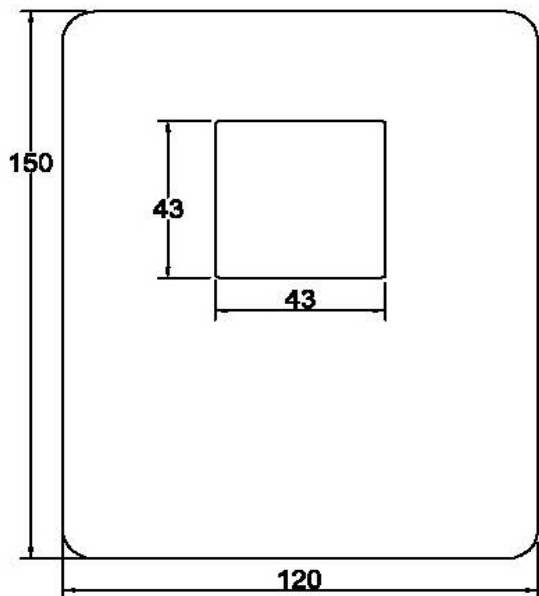

**SANITARY WARE SPECIFICATIONS & TECHNICAL DRAWINGS**

MODEL NO. <b>CTM-93509-C</b>		SERIES <b>GARNET-M35</b>
DESCRIPTION CRIZTO GARNET-M35 CONCEAL SHOWER MIXER		
DIMENSION L150MM X W120MM X H3MM		
SCALE 1:2	DATE 01-12-2016	DRAWING NO. CTM-93509-C-01