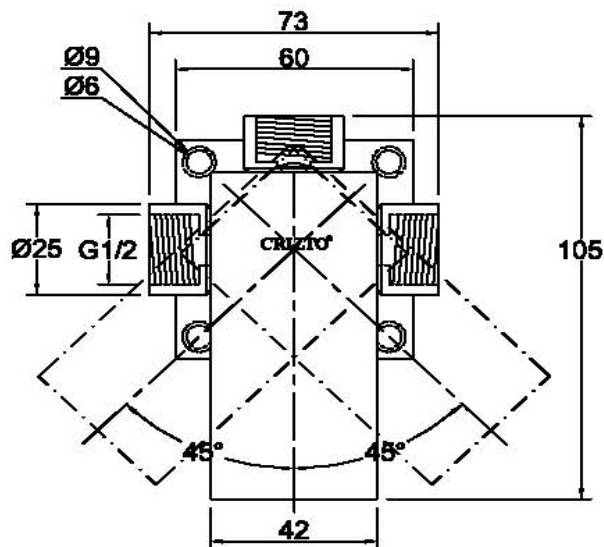

**SANITARY WARE SPECIFICATIONS & TECHNICAL DRAWINGS**

MODEL NO. <b>CTM-93509-C</b>		SERIES <b>GARNET-M35</b>
DESCRIPTION CRIZTO GARNET-M35 CONCEAL SHOWER MIXER		
DIMENSION L150MM X W120MM X H3MM		
SCALE 1:2	DATE 01-12-2016	DRAWING NO. CTM-93509-C-01