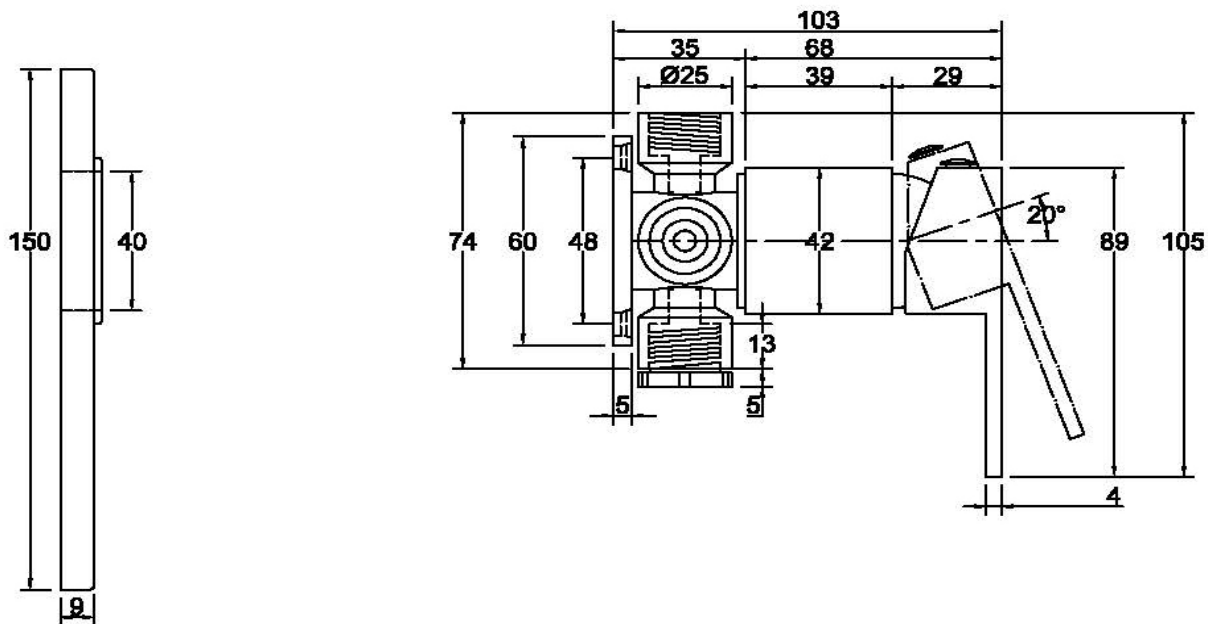

SANITARY WARE SPECIFICATIONS & TECHNICAL DRAWINGS

MODEL NO.

CTM-93519-C

SERIES

SERAFINA-M35

DESCRIPTION

CRIZTO SERAFINA-M35 CONCEAL SHOWER MIXER

DIMENSION

L150MM X W120MM X H9MM

SCALE

1:2

DATE

01-12-2016

DRAWING NO.

CTM-93519-C-01