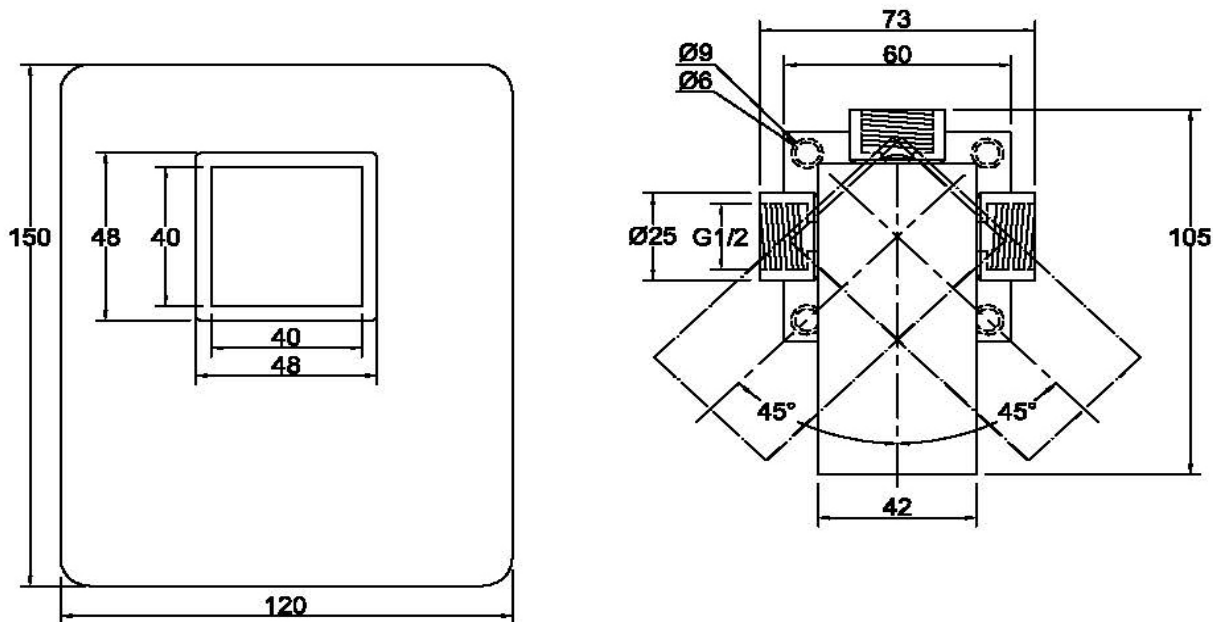

SANITARY WARE SPECIFICATIONS & TECHNICAL DRAWINGS

MODEL NO.

CTM-93519-C

SERIES

SERAFINA-M35

DESCRIPTION

CRIZTO SERAFINA-M35 CONCEAL SHOWER MIXER

DIMENSION

L150MM X W120MM X H9MM

SCALE

1:2

DATE

01-12-2016

DRAWING NO.

CTM-93519-C-01