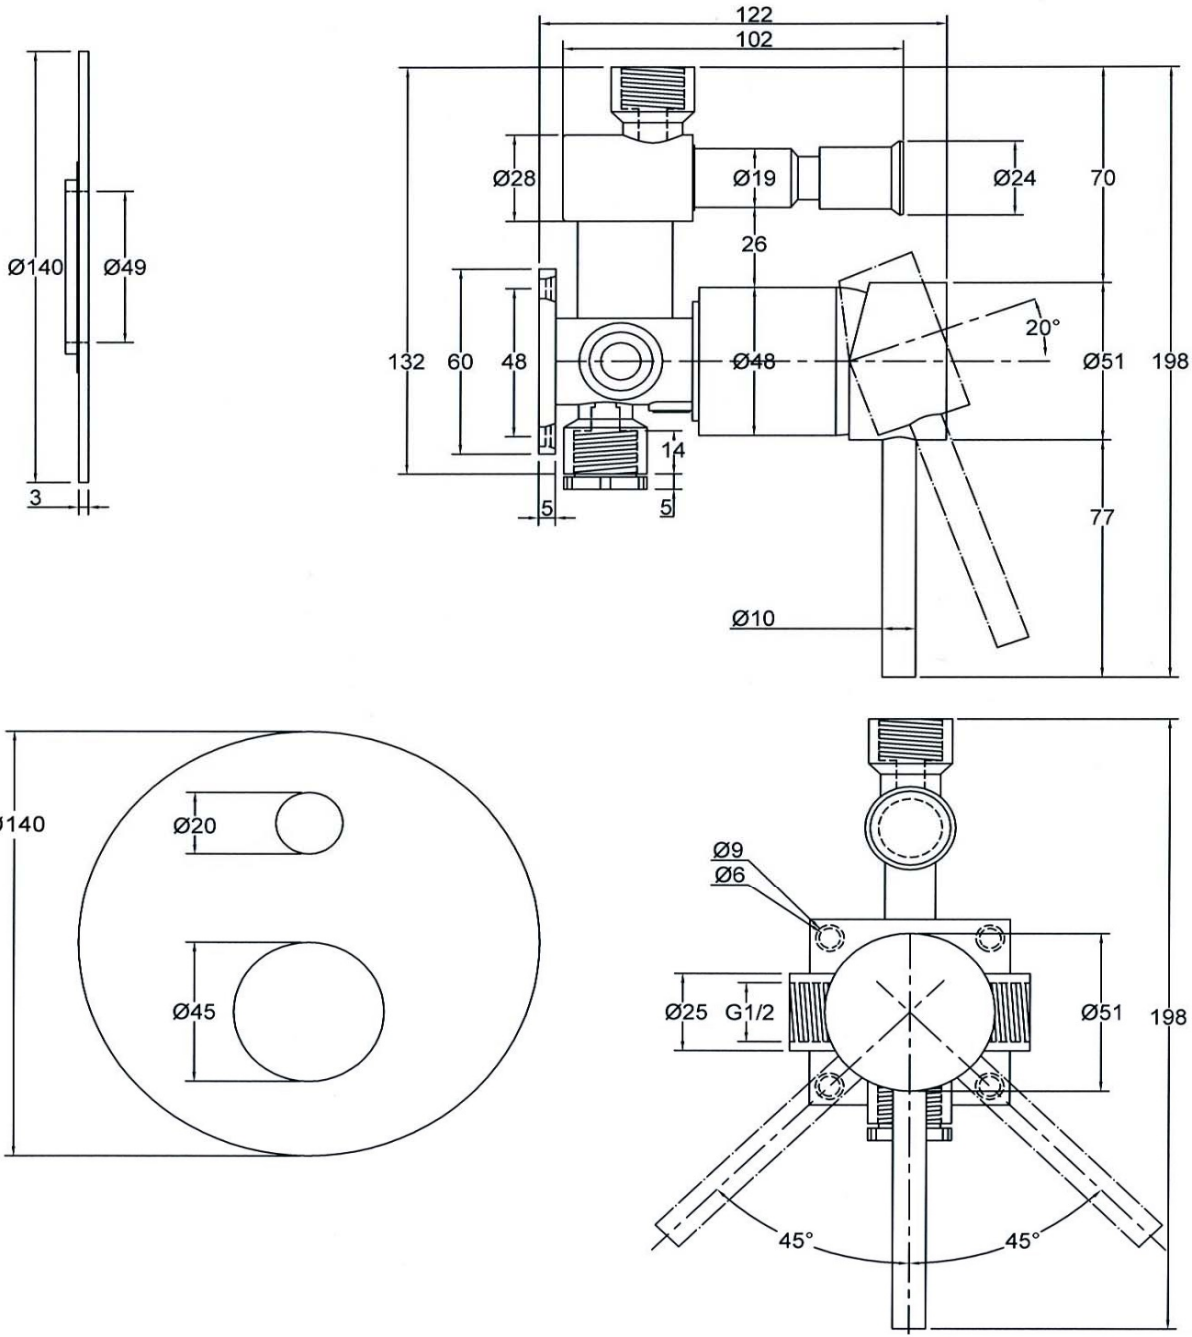

SANITARY WARE SPECIFICATIONS & TECHNICAL DRAWINGS

MODEL NO. CTM-94208-C		SERIES DIOPSEDE-M40
DESCRIPTION CRIZTO DIOPSEDE-M40 CONCEAL BATH & SHOWER MIXER		
DIMENSION L140MM X W140MM X H3MM		
SCALE 1:2	DATE 01-12-2016	DRAWING NO. CTM-94208-C-01