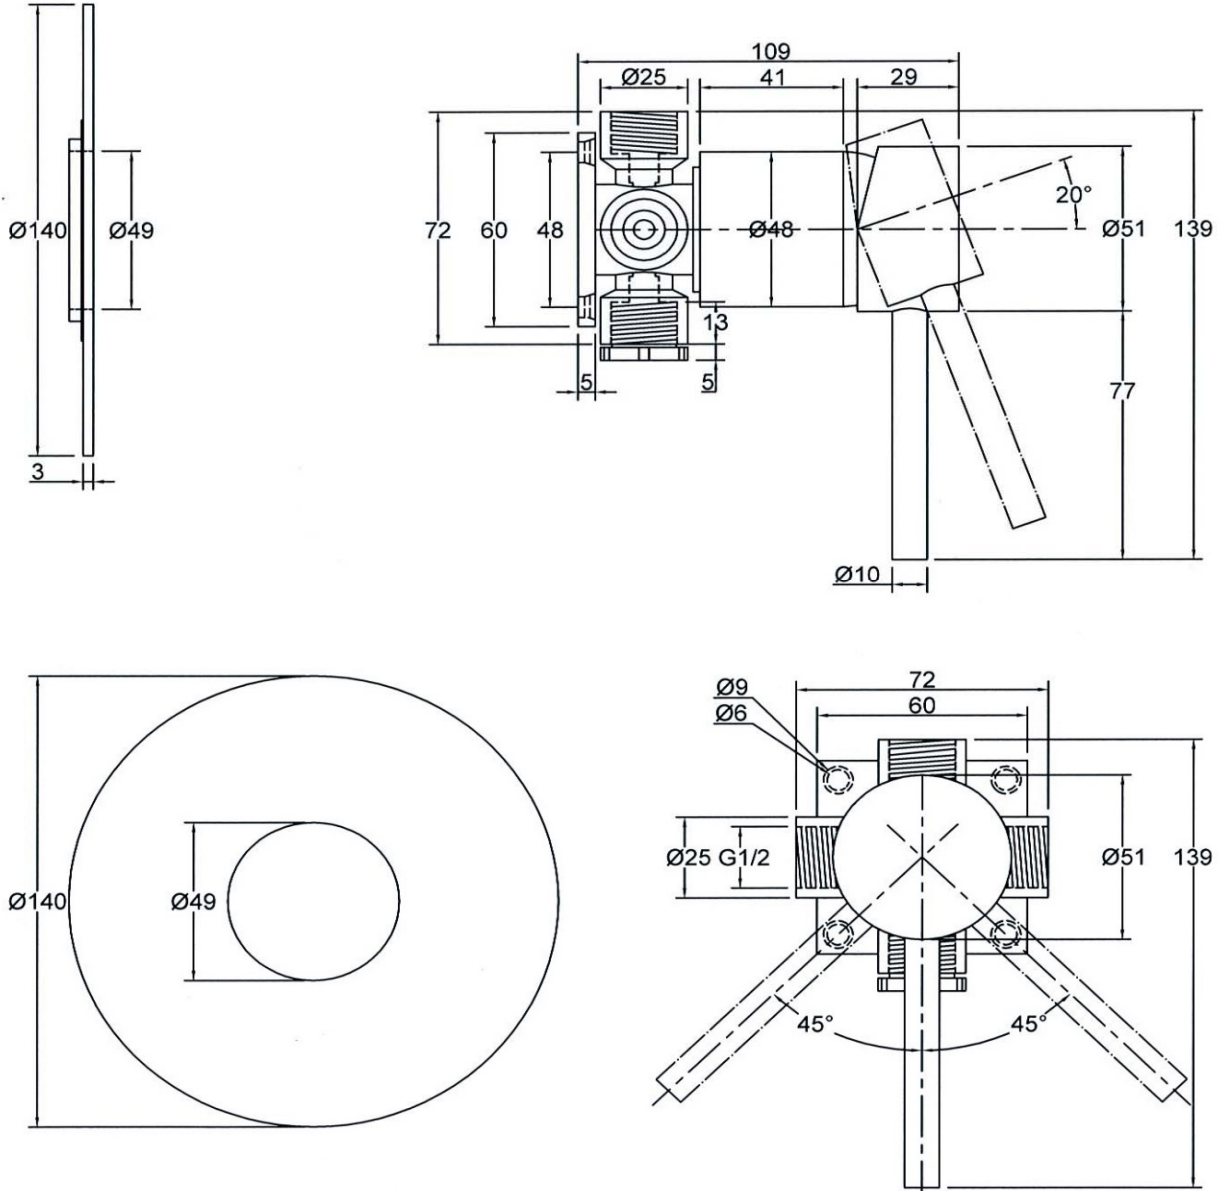

CRIZTO®

*a beautiful bathroom speaks well of its owner,
 make yours speak for you!*

SANITARY WARE SPECIFICATIONS & TECHNICAL DRAWINGS

MODEL NO.

CTM-94209-C

SERIES

DIOPSIDE-M40

DESCRIPTION

CRIZTO DIOPSIDE-M40 CONCEAL SHOWER MIXER

DIMENSION

L140MM X W140MM X H3MM

SCALE

1:2

DATE

01-12-2016

DRAWING NO.