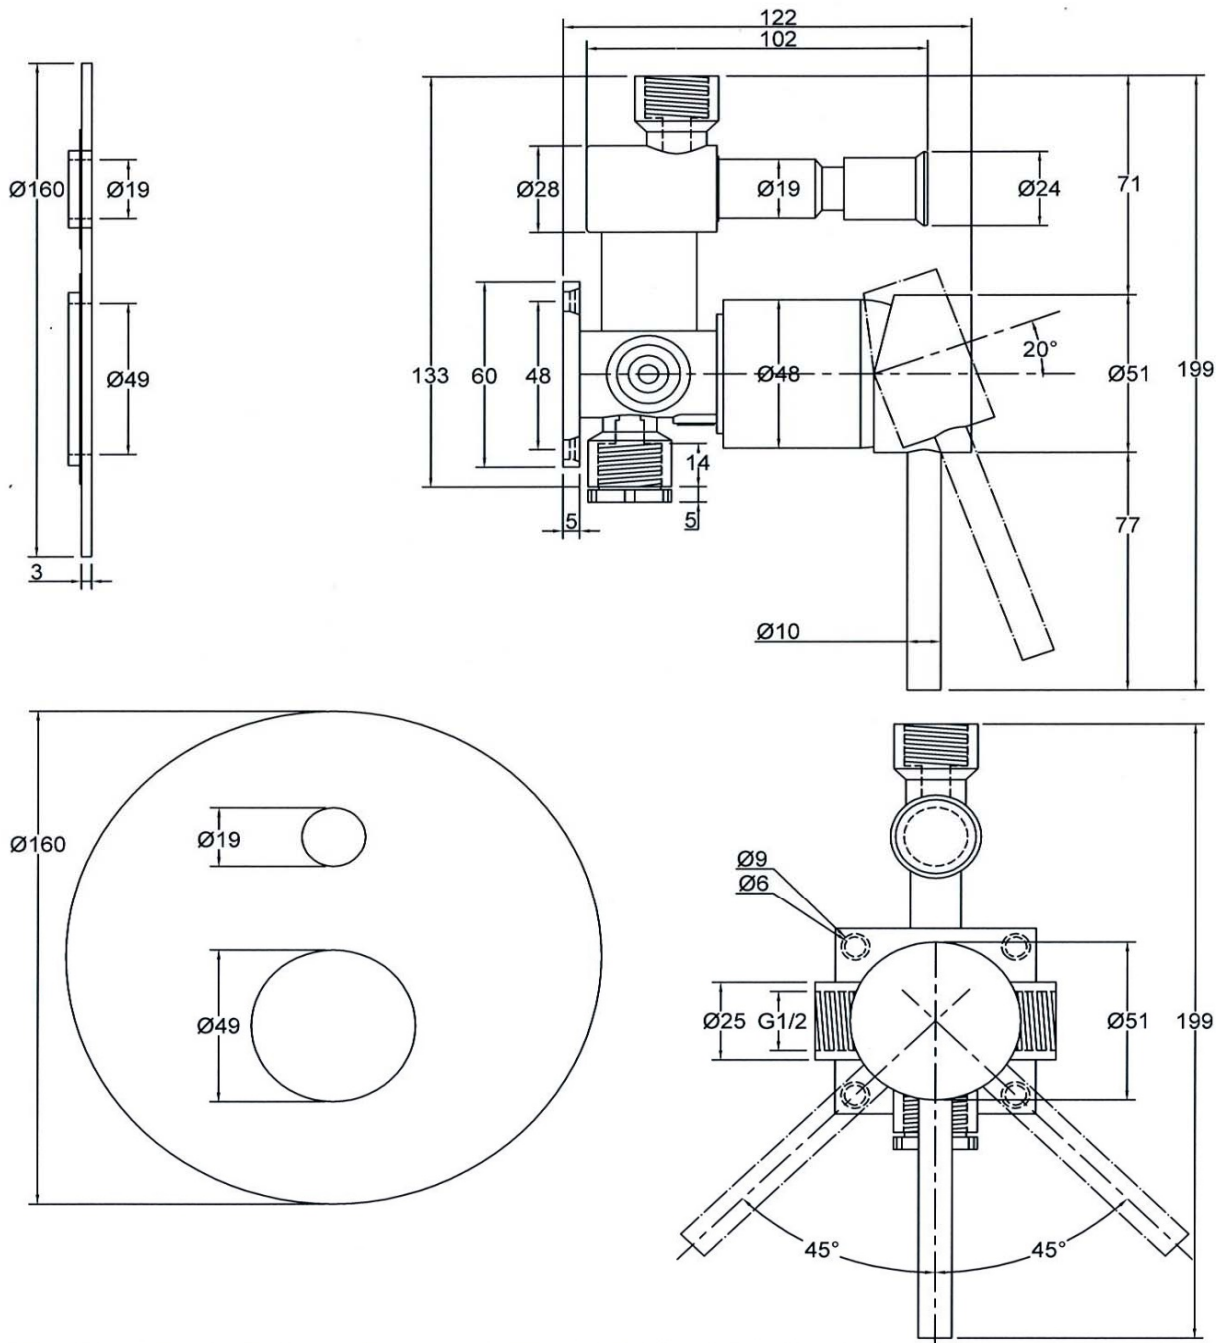

SANITARY WARE SPECIFICATIONS & TECHNICAL DRAWINGS

MODEL NO. CTM-94308-C		SERIES OLIVINE-M40
DESCRIPTION CRIZTO OLIVINE-M40 CONCEAL BATH & SHOWER MIXER		
DIMENSION L160MM X W160MM X H3MM		
SCALE 1:2	DATE 01-12-2016	DRAWING NO. CTM-94308-C-01