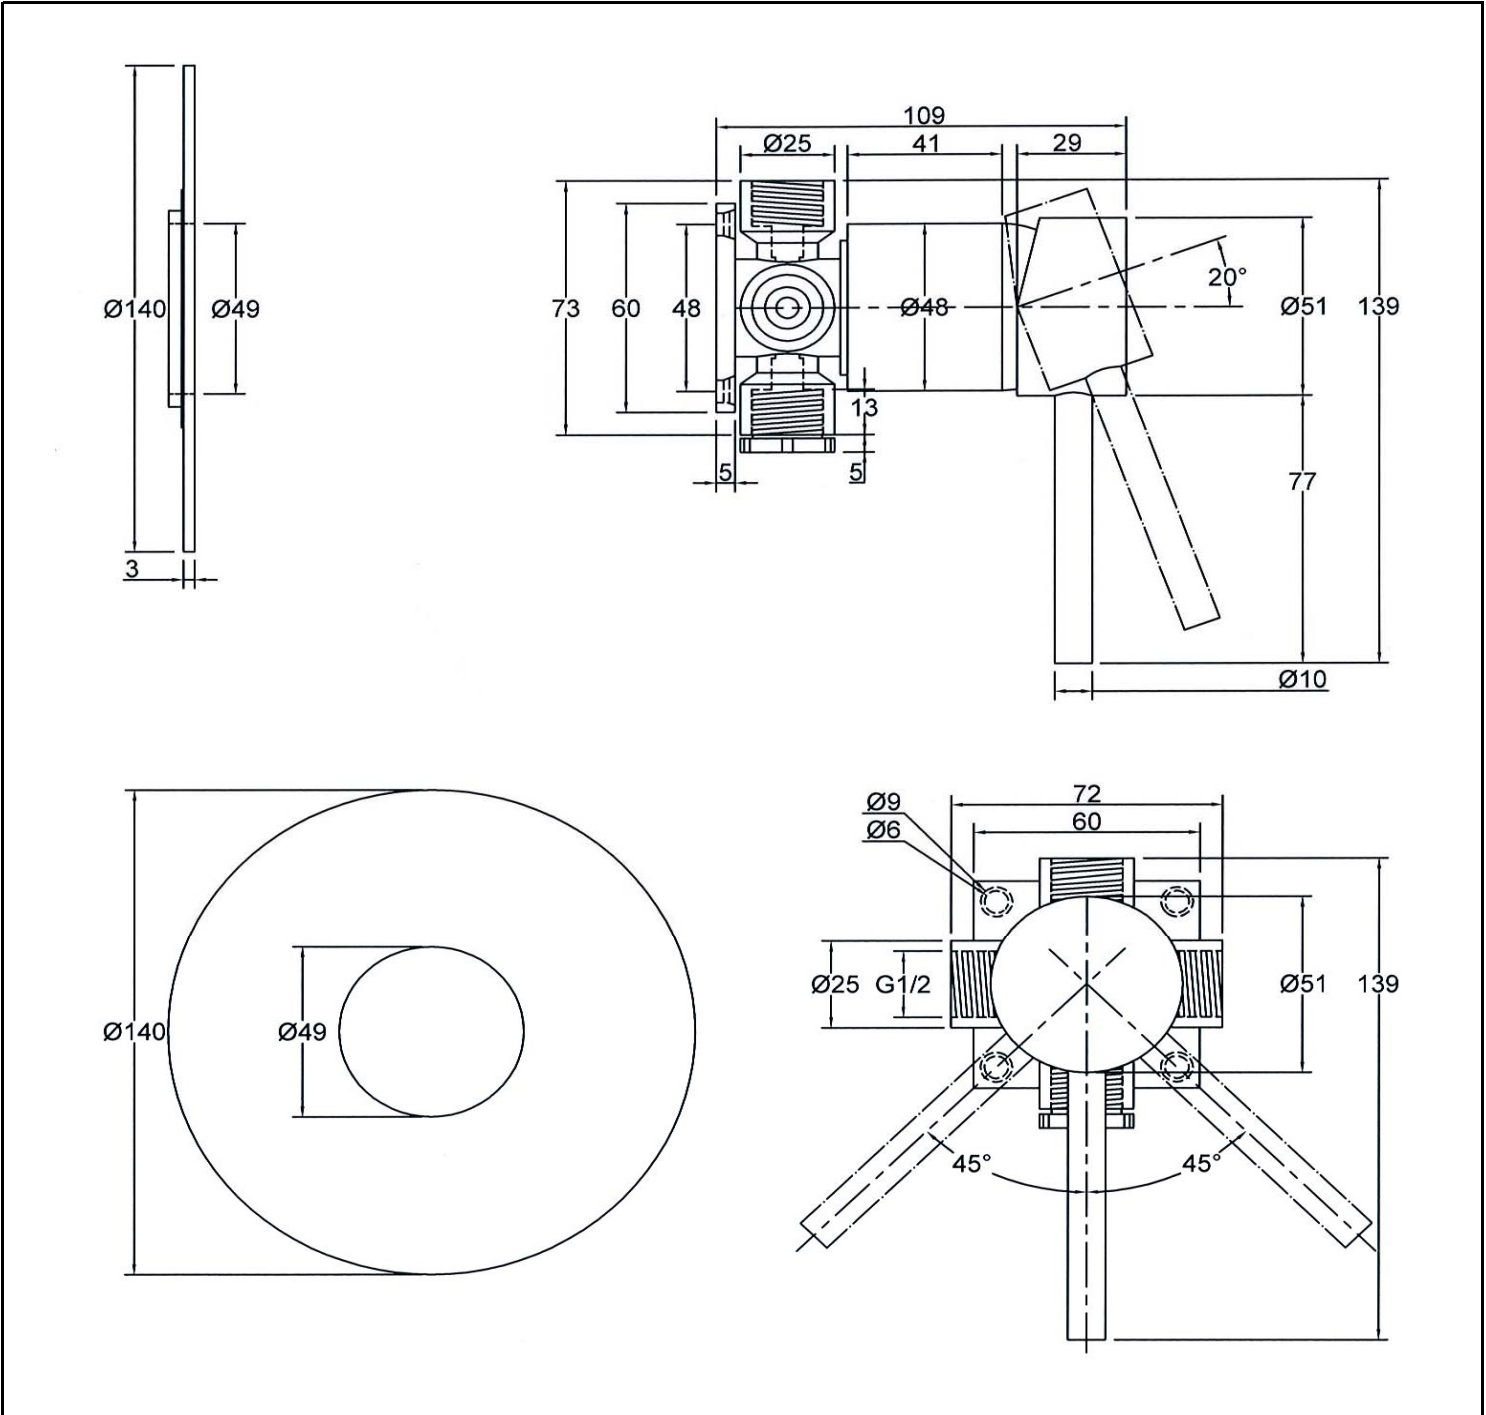

CRIZTO[®]
*a beautiful bathroom speaks well of its owner,
 make yours speak for you!*

SANITARY WARE SPECIFICATIONS & TECHNICAL DRAWINGS

	MODEL NO.		SERIES		
	CTM-94309-C		OLIVINE-M40		
	DESCRIPTION				
	CRIZTO OLIVINE-M40 CONCEAL SHOWER MIXER				
	DIMENSION				
L140MM X W140MM X H3MM					
SCALE		DATE		DRAWING NO.	
1:2		01-12-2016		CTM-94309-C-01	