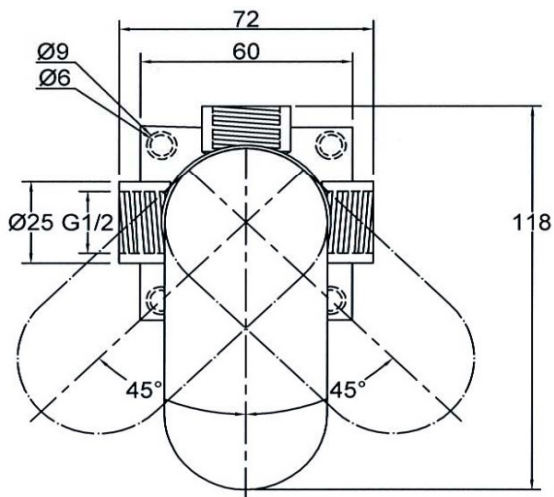

SANITARY WARE SPECIFICATIONS & TECHNICAL DRAWINGS

MODEL NO.

CTM-94409-C

SERIES

OLIVINE-M40

DESCRIPTION

CRIZTO CALCITE-M40 CONCEAL SHOWER MIXER

DIMENSION

L170MM X W120MM X H3MM

SCALE

DATE

01-12-2016

DRAWING NO.

CTM-94409-C-C-01