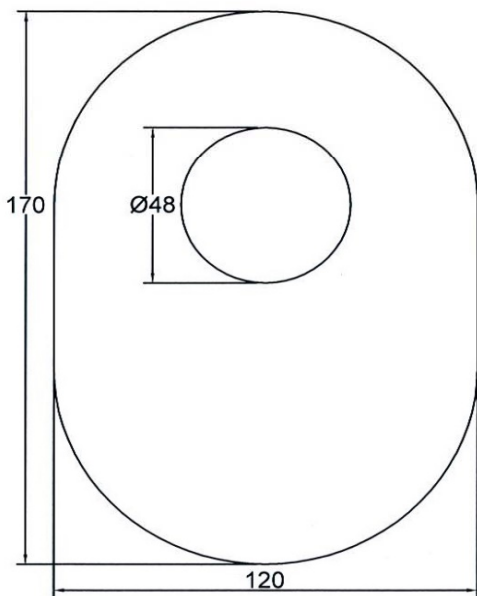

SANITARY WARE SPECIFICATIONS & TECHNICAL DRAWINGS

MODEL NO.

CTM-94409-C

SERIES

OLIVINE-M40

DESCRIPTION

CRIZTO CALCITE-M40 CONCEAL SHOWER MIXER

DIMENSION

L170MM X W120MM X H3MM

SCALE

DATE

01-12-2016

DRAWING NO.

CTM-94409-C-C-01