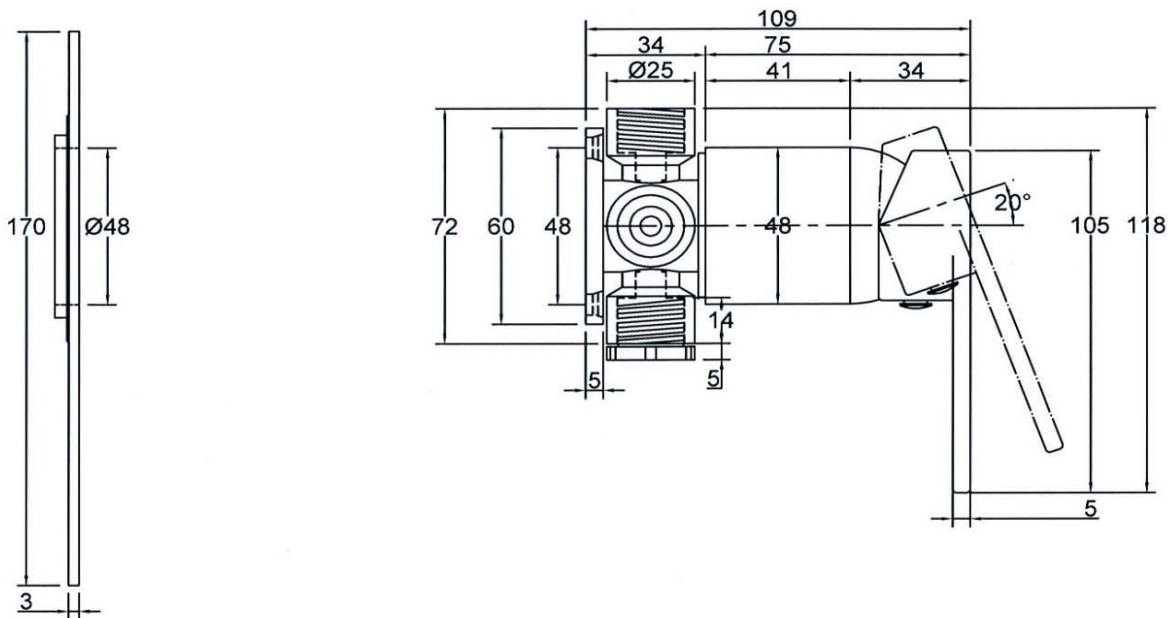

SANITARY WARE SPECIFICATIONS & TECHNICAL DRAWINGS

MODEL NO.

CTM-94409-C

SERIES

OLIVINE-M40

DESCRIPTION

CRIZTO CALCITE-M40 CONCEAL SHOWER MIXER

DIMENSION

L170MM X W120MM X H3MM

SCALE

DATE

01-12-2016

DRAWING NO.

CTM-94409-C-C-01