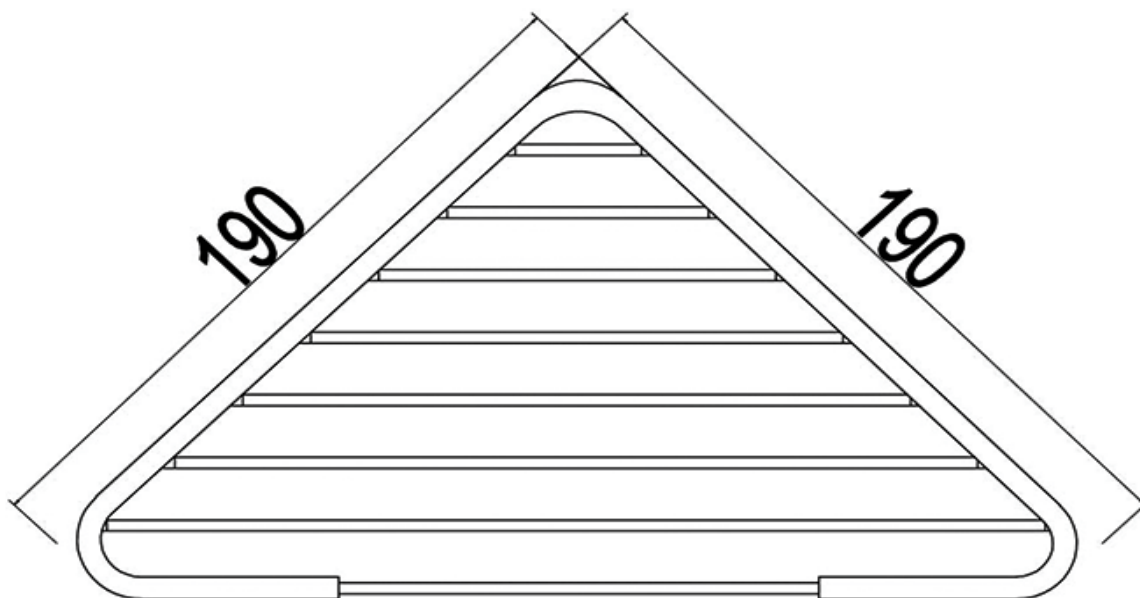

CRIZTO[®]
*a beautiful bathroom speaks well of its owner,
make yours speak for you!*

SANITARY WARE SPECIFICATIONS & TECHNICAL DRAWINGS

MODEL NO.	CW-905-SSHL		SERIES	WIRE BASKET	
DESCRIPTION	CRIZTO STAINLESS STEEL CORNER WIRE BASKET				
DIMENSION	L190MM X W190MM X H50MM				
SCALE	0.36KG	DATE	01-12-2016	DRAWING NO.	CW-905-SSHL-01